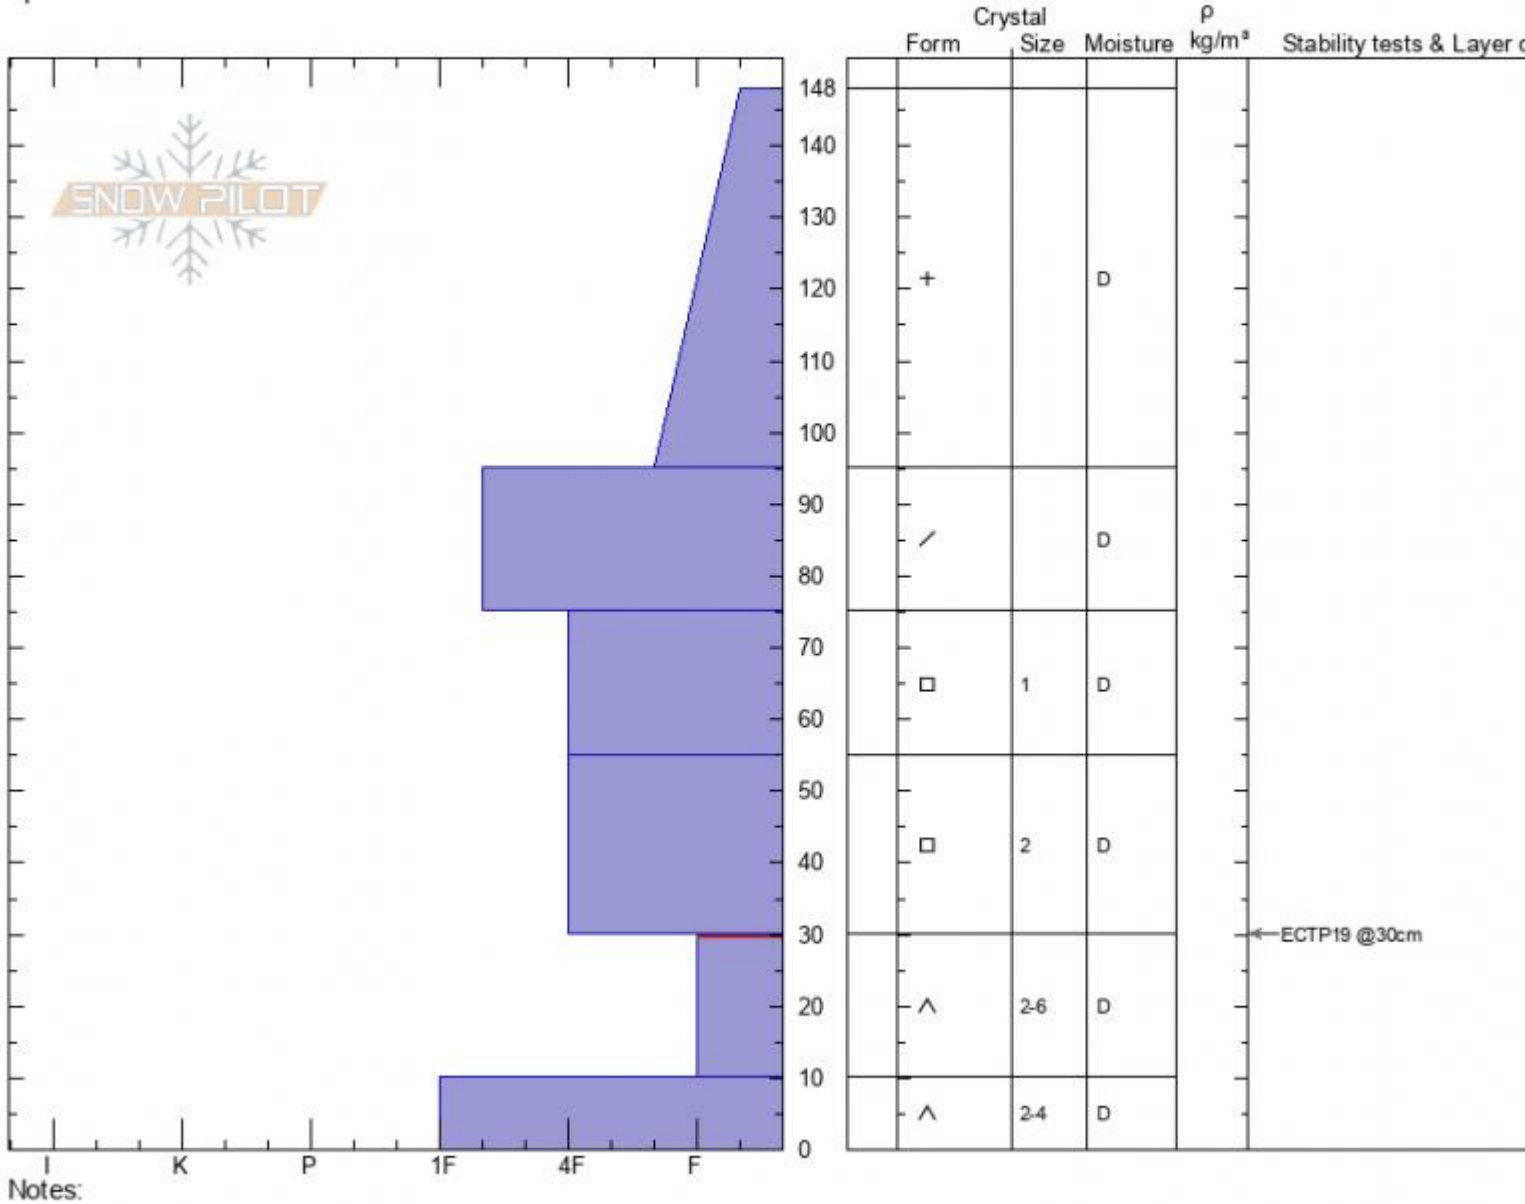

**Mt Ellis SE Ridge**  
**Gallatin Range-N**  
**MT**  
 Elevation: **8187 ft**  
 Aspect: **90°**  
 Specifics:

**Doug Chabot-Admin**  
**02/08/2021 - 1:58pm**  
 Co-ord: **45.57722N, -110.95325W**  
 Slope Angle: **23°**  
 Wind Loading: **no**

Stability:  
 Air Temperature: **-12°C**  
 Sky Cover: **OVC**  
 Precipitation: **S1**  
 Wind: **SE Light Breeze**

HS: **148** Layer Notes:  
 PF: **120** 30-10cm: **Problematic layer**

Advisory Region  
 Northern Gallatin  
 Longitude  
 -110.96W  
 Latitude  
 45.58N  
 Northern Gallatin, 2021-02-08