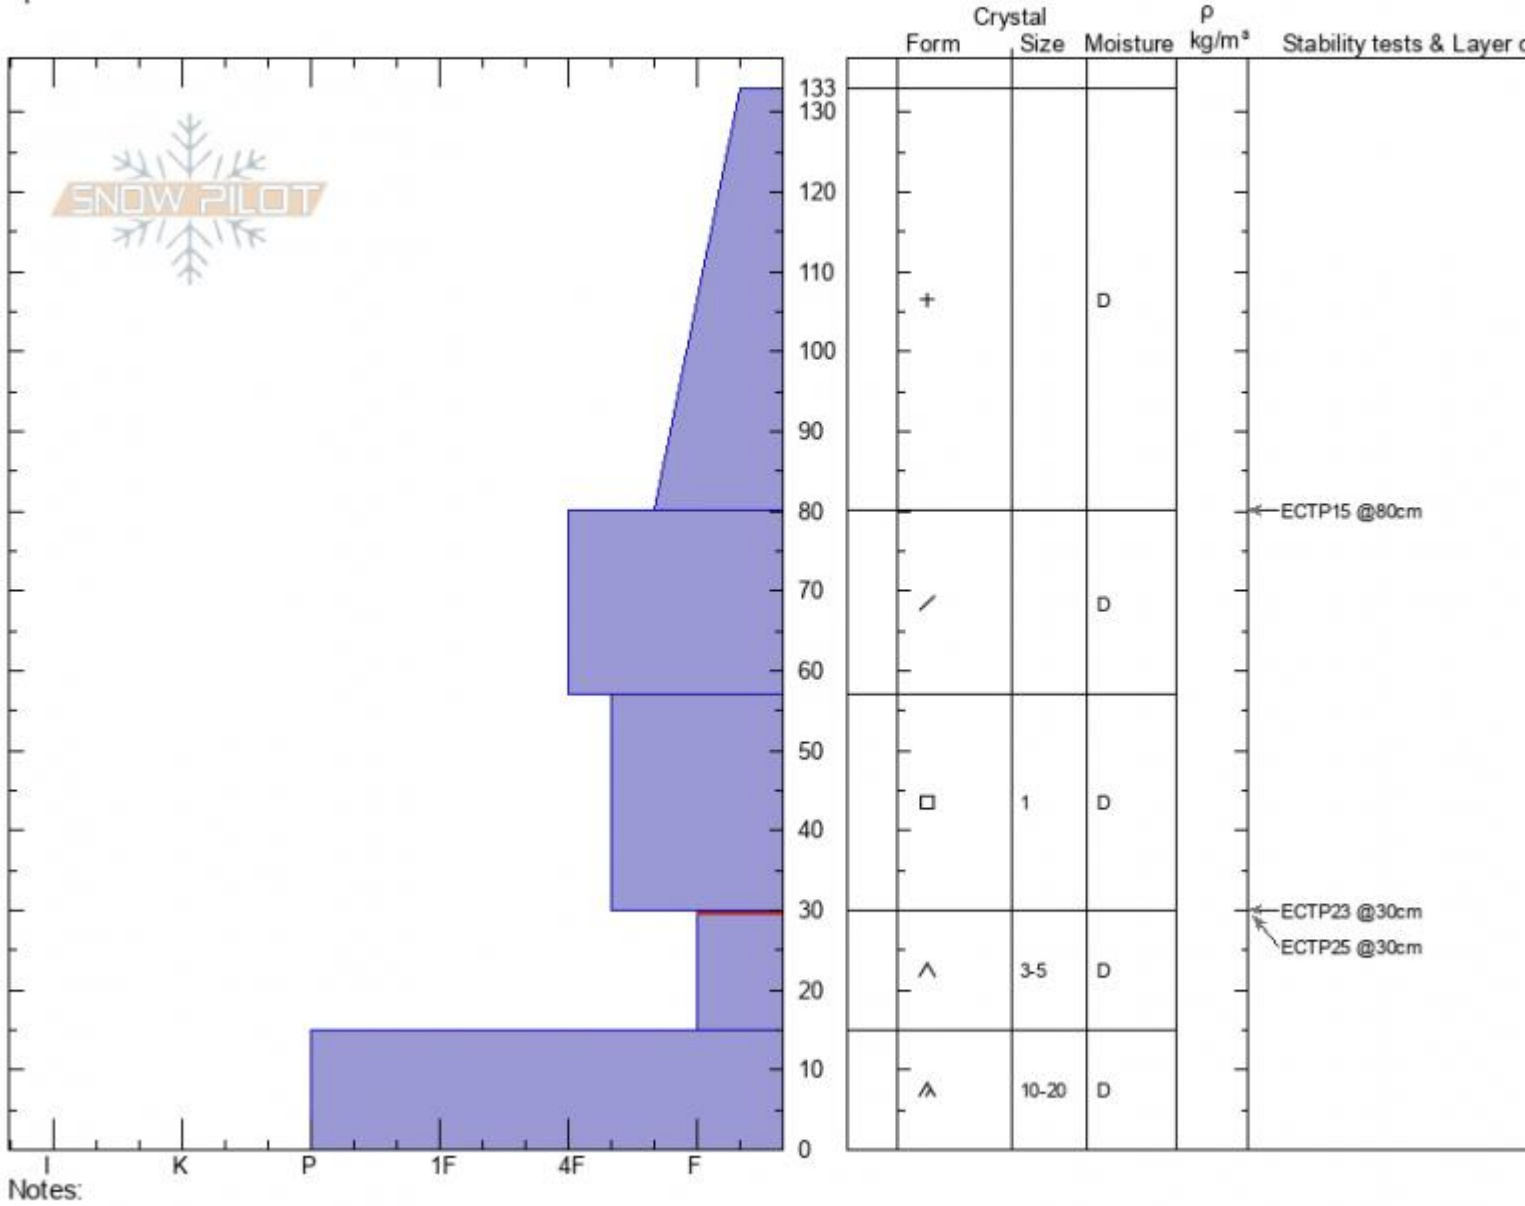

**Mt Ellis N Ridge**  
**Gallatin Range-N**  
**MT**  
 Elevation: **7411 ft**  
 Aspect: **30°**  
 Specifics:

**Doug Chabot-Admin**  
**02/08/2021 - 12:30am**  
 Co-ord: **45.59007N, -110.96076W**  
 Slope Angle: **25°**  
 Wind Loading: **no**

Stability: **poor**  
 Air Temperature: **-9°C**  
 Sky Cover: **OVC**  
 Precipitation: **S-1**  
 Wind: **Calm**

HS: **133** Layer Notes:  
 PF: **110** 30-15cm: **Problematic layer**

Advisory Region  
 Northern Gallatin  
 Longitude  
 -110.96W  
 Latitude  
 45.58N  
 Northern Gallatin, 2021-02-08