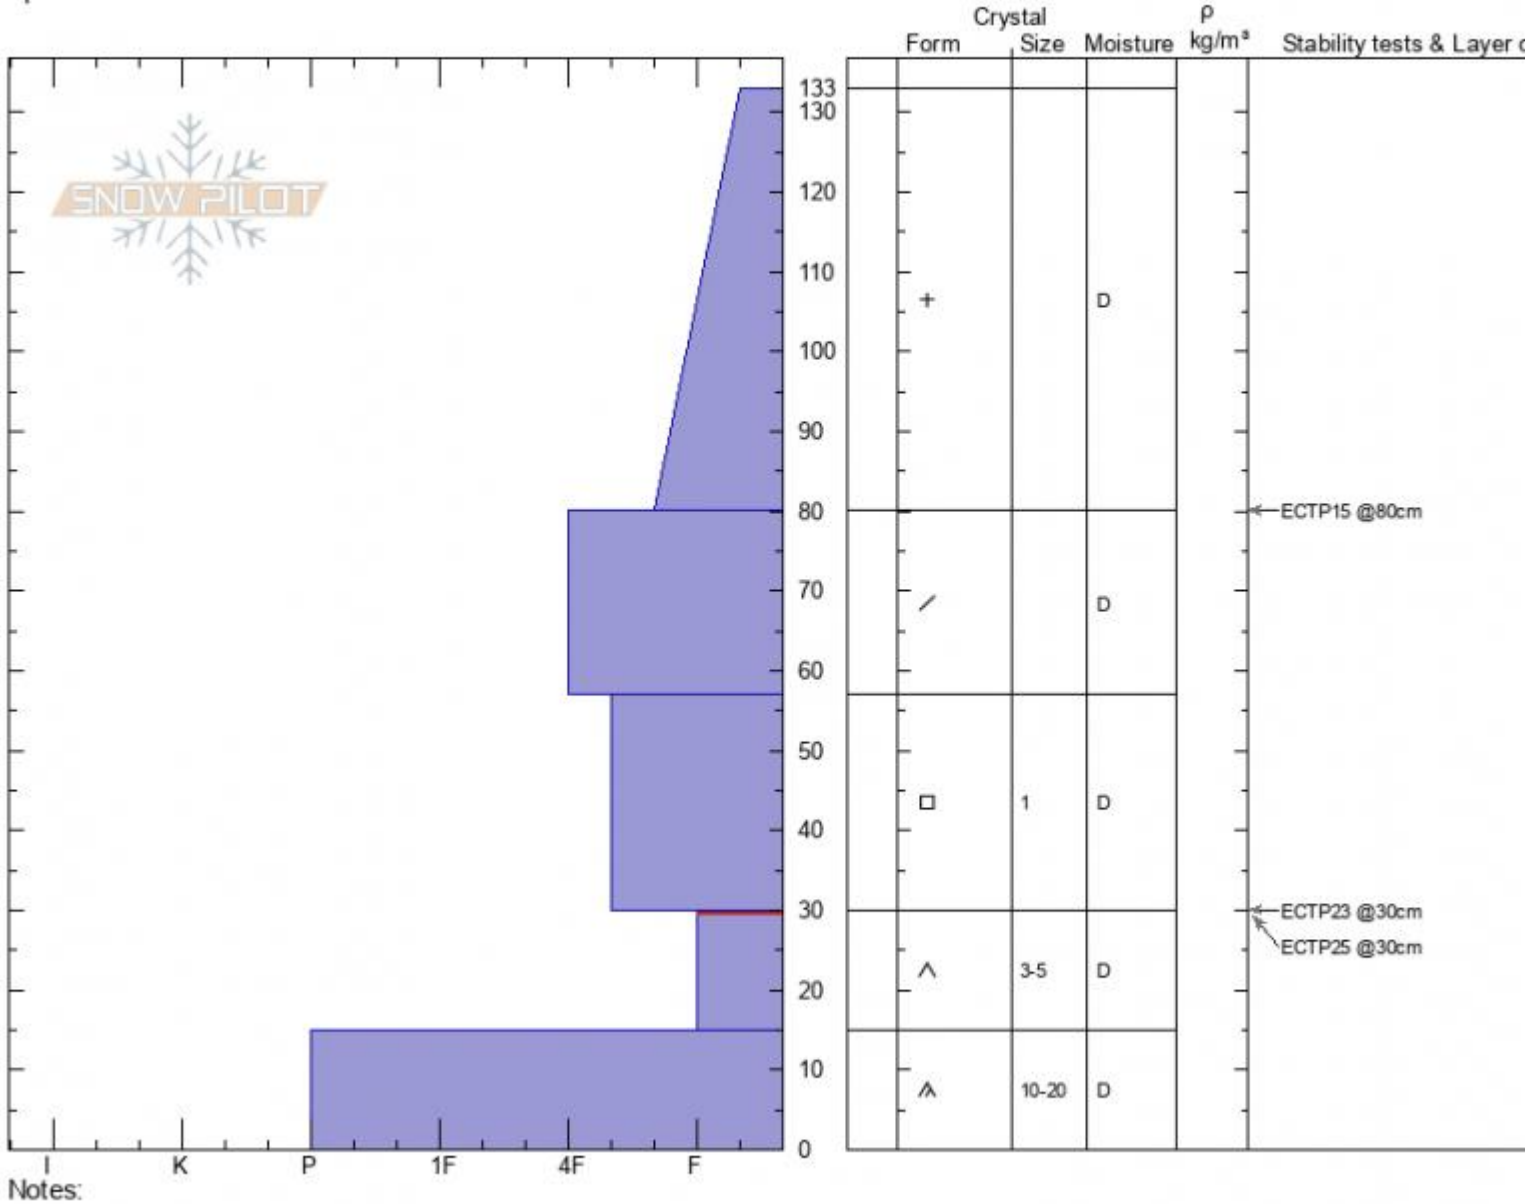

Mt Ellis N Ridge
Gallatin Range-N
MT
 Elevation: **7411 ft**
 Aspect: **30°**
 Specifics:

Doug Chabot-Admin
02/08/2021 - 12:30am
 Co-ord: **45.59007N, -110.96076W**
 Slope Angle: **25°**
 Wind Loading: **no**

Stability: **poor**
 Air Temperature: **-9°C**
 Sky Cover: **OVC**
 Precipitation: **S-1**
 Wind: **Calm**

HS: **133** Layer Notes:
 PF: **110** 30-15cm: **Problematic layer**

Advisory Region
 Northern Gallatin
 Longitude
 -110.96W
 Latitude
 45.58N
 Northern Gallatin, 2021-02-08