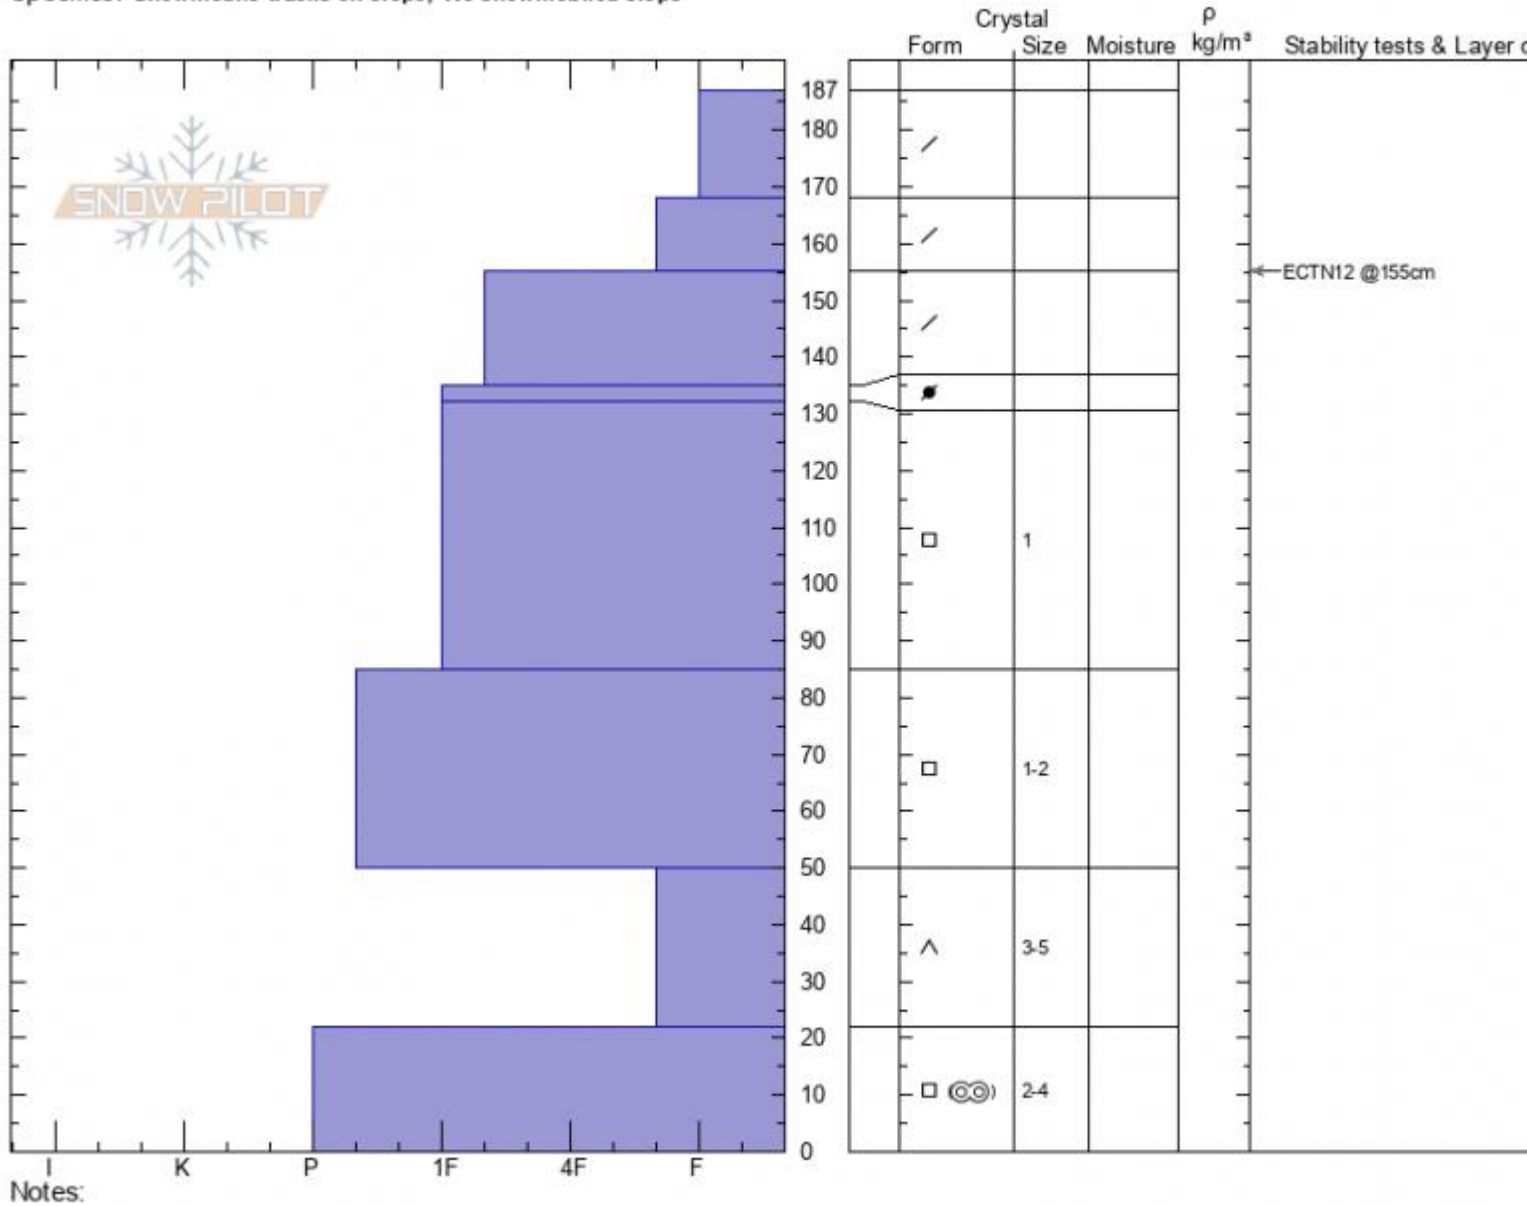

Lionhead
Lionhead Range
MT
 Elevation: **8900 ft**
 Aspect: **85°**
 Specifics: **Snowmobile tracks on slope; We snowmobiled slope**

Ian Hoyer
02/10/2021 - 1:00pm
 Co-ord: **44.72650N, -111.31884W**
 Slope Angle: **35°**
 Wind Loading: **no**

Stability: **good**
 Air Temperature:
 Sky Cover: **OVC**
 Precipitation: **NO**
 Wind: **Calm**

HS: **187** Layer Notes:
 PF: **30** 50-22cm: **Problematic layer**

Advisory Region
 Lionhead Range
 Longitude
 -111.32W
 Latitude
 44.71N
 Lionhead Range, 2021-02-10