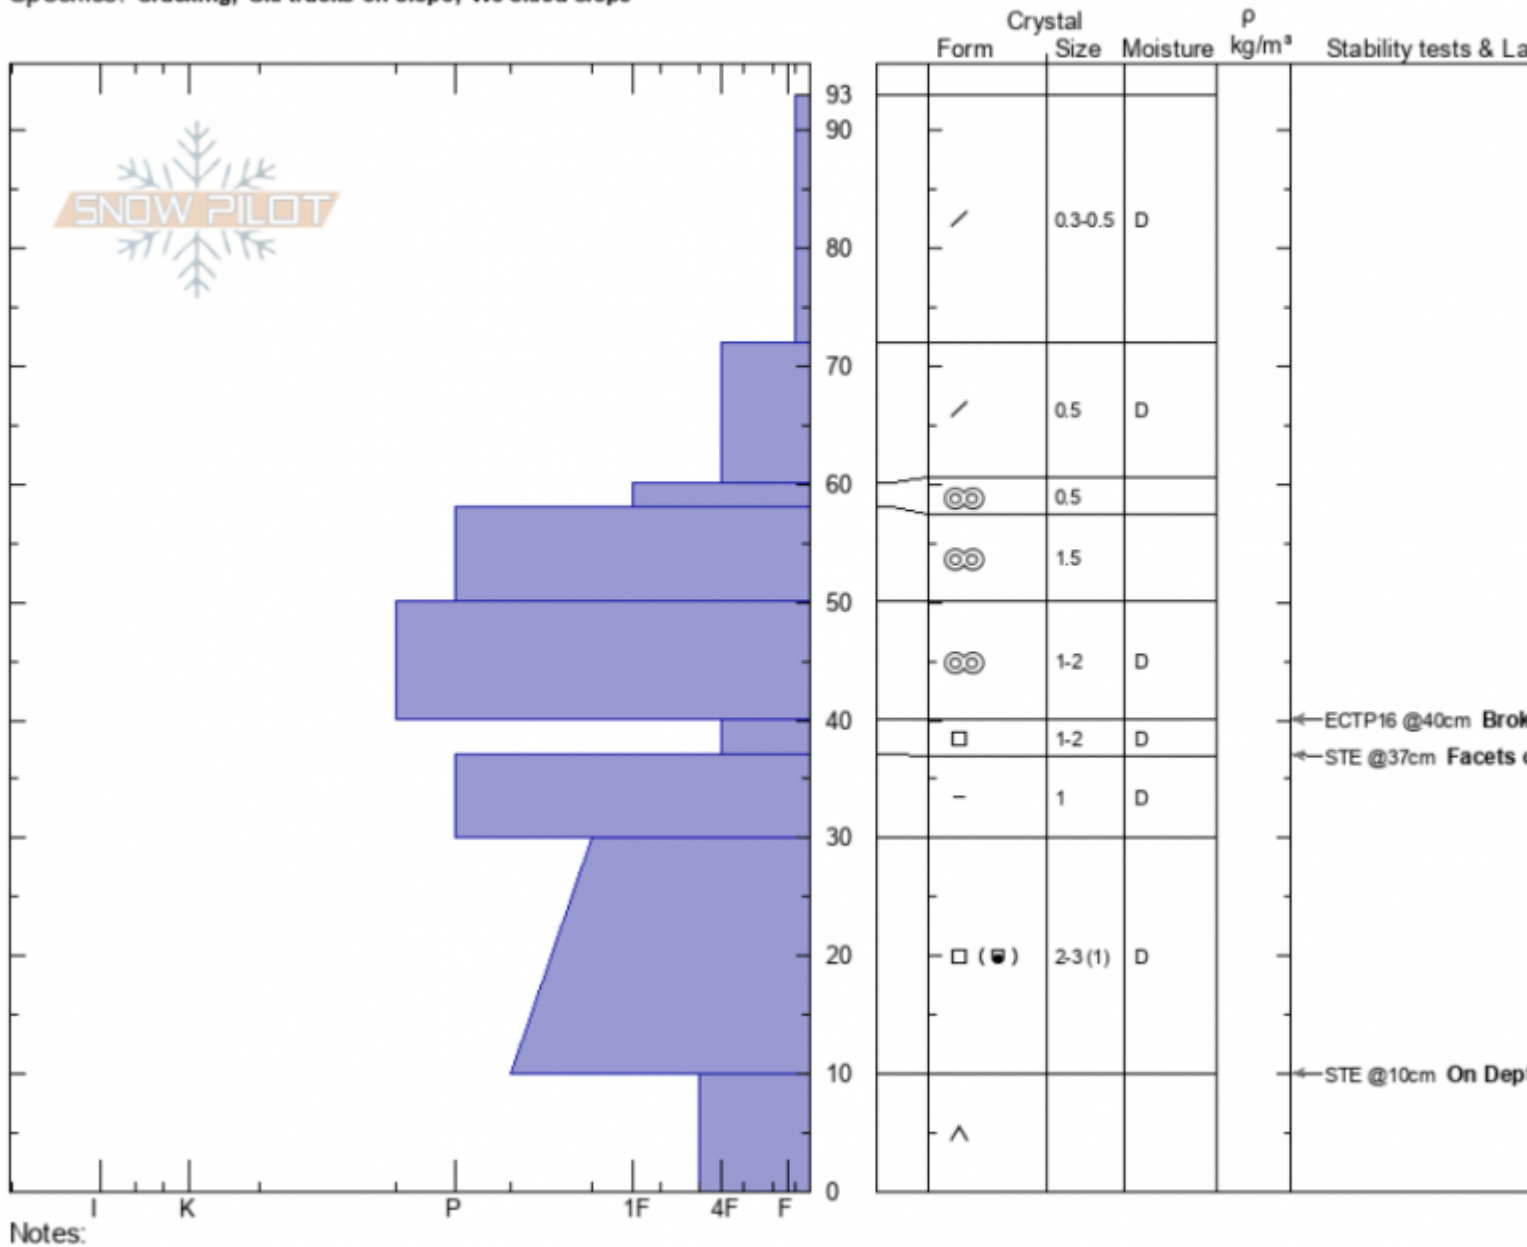

Lick Creek  
Gallatin Range-N  
MT

Elevation: 2371 m  
Aspect: SW

Specifics: Cracking; Ski tracks on slope; We skied slope

Owen Miller

02/10/2021 - 5:00pm

Co-ord: 45.51873N, -110.95620W

Slope Angle: 20°

Wind Loading: no

Stability:

Air Temperature: -12°C

Sky Cover: FEW

Precipitation: NO

Wind: Calm

HS: 93

PS: 40

Layer Notes:

40-37cm: Problematic layer

Notes:  
Advisory Region  
Northern Gallatin  
Longitude  
-110.96W  
Latitude  
45.52N  
Northern Gallatin, 2021-02-11