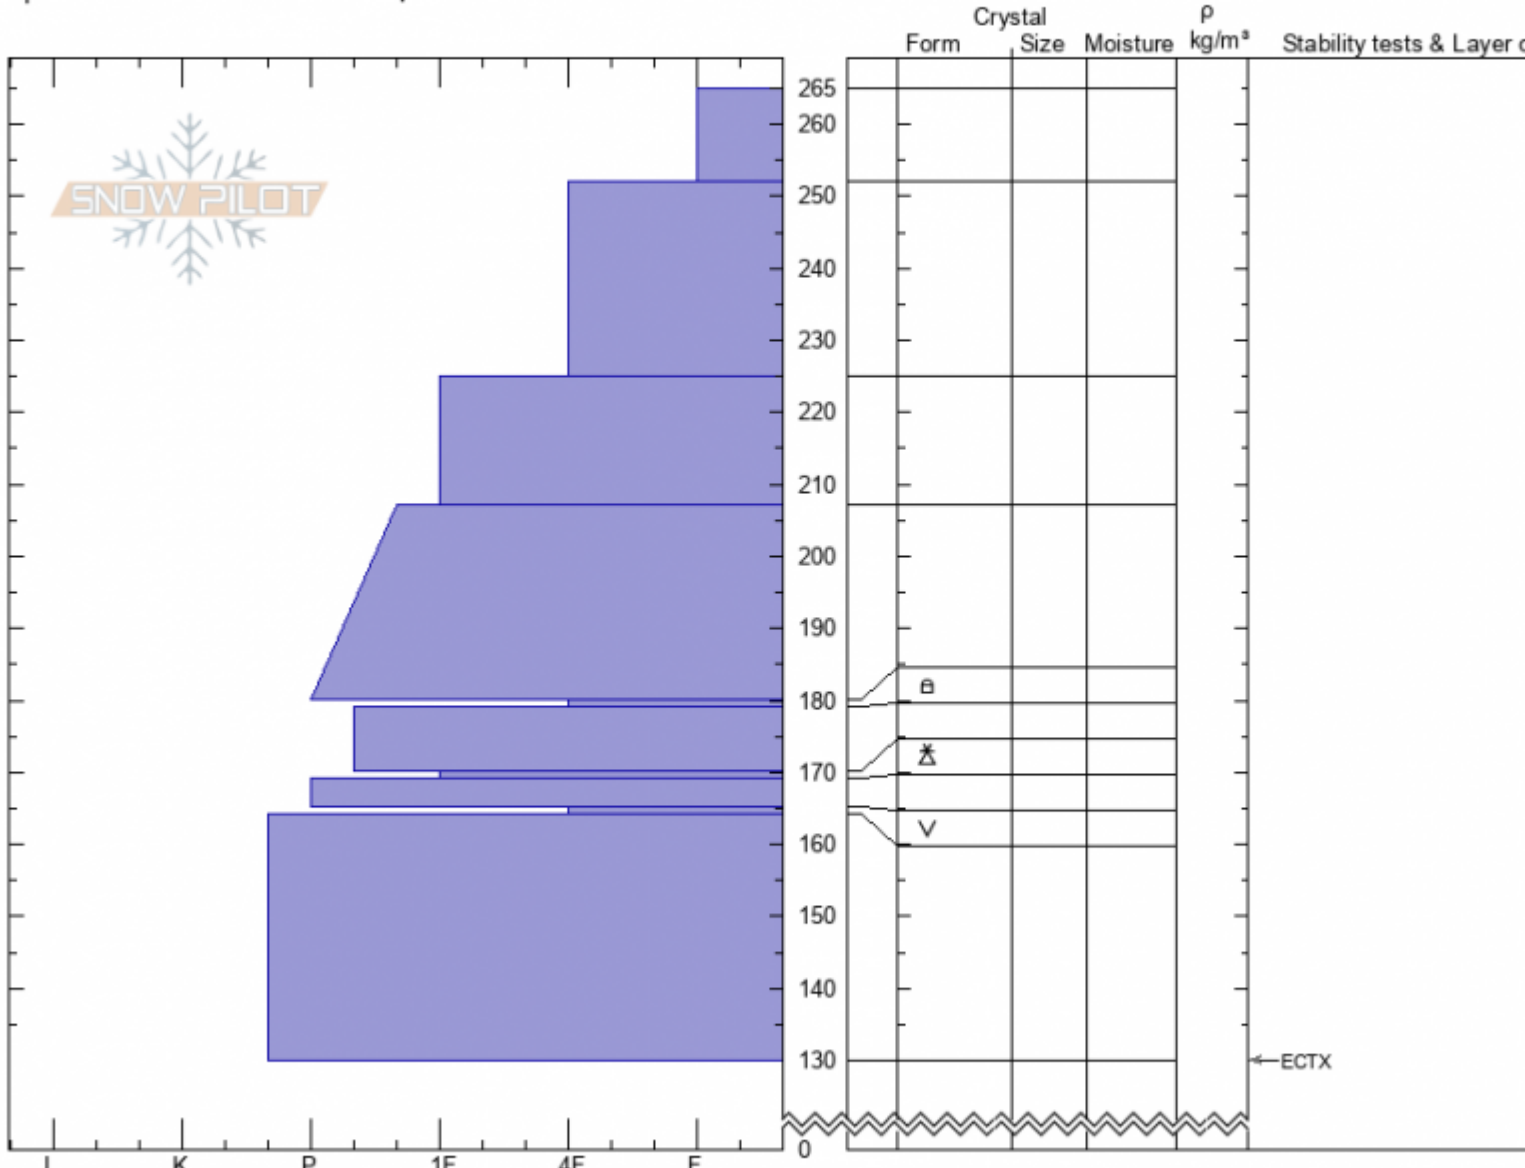

Almost Died
Cooke City
MT
 Elevation: **9544 ft**
 Aspect: **35°**
 Specifics: **Snowmobile tracks on slope**

Doug Chabot-Admin
02/13/2021 - 12:50pm
 Co-ord: **45.04981N, -109.93228W**
 Slope Angle: **27°**
 Wind Loading:

Stability: **good**
 Air Temperature: **-18°C**
 Sky Cover: **FEW**
 Precipitation: **NO**
 Wind: **Calm**

HS: **265** Layer Notes:

Notes: Surface hoar layer at 164 cm does not seem to be a player anymore. After the ECTX I pried the block and it did not break on any of the "we

Advisory Region
 Cooke City
 Longitude
 -109.95W
 Latitude
 45.06N
 Cooke City, 2021-02-13