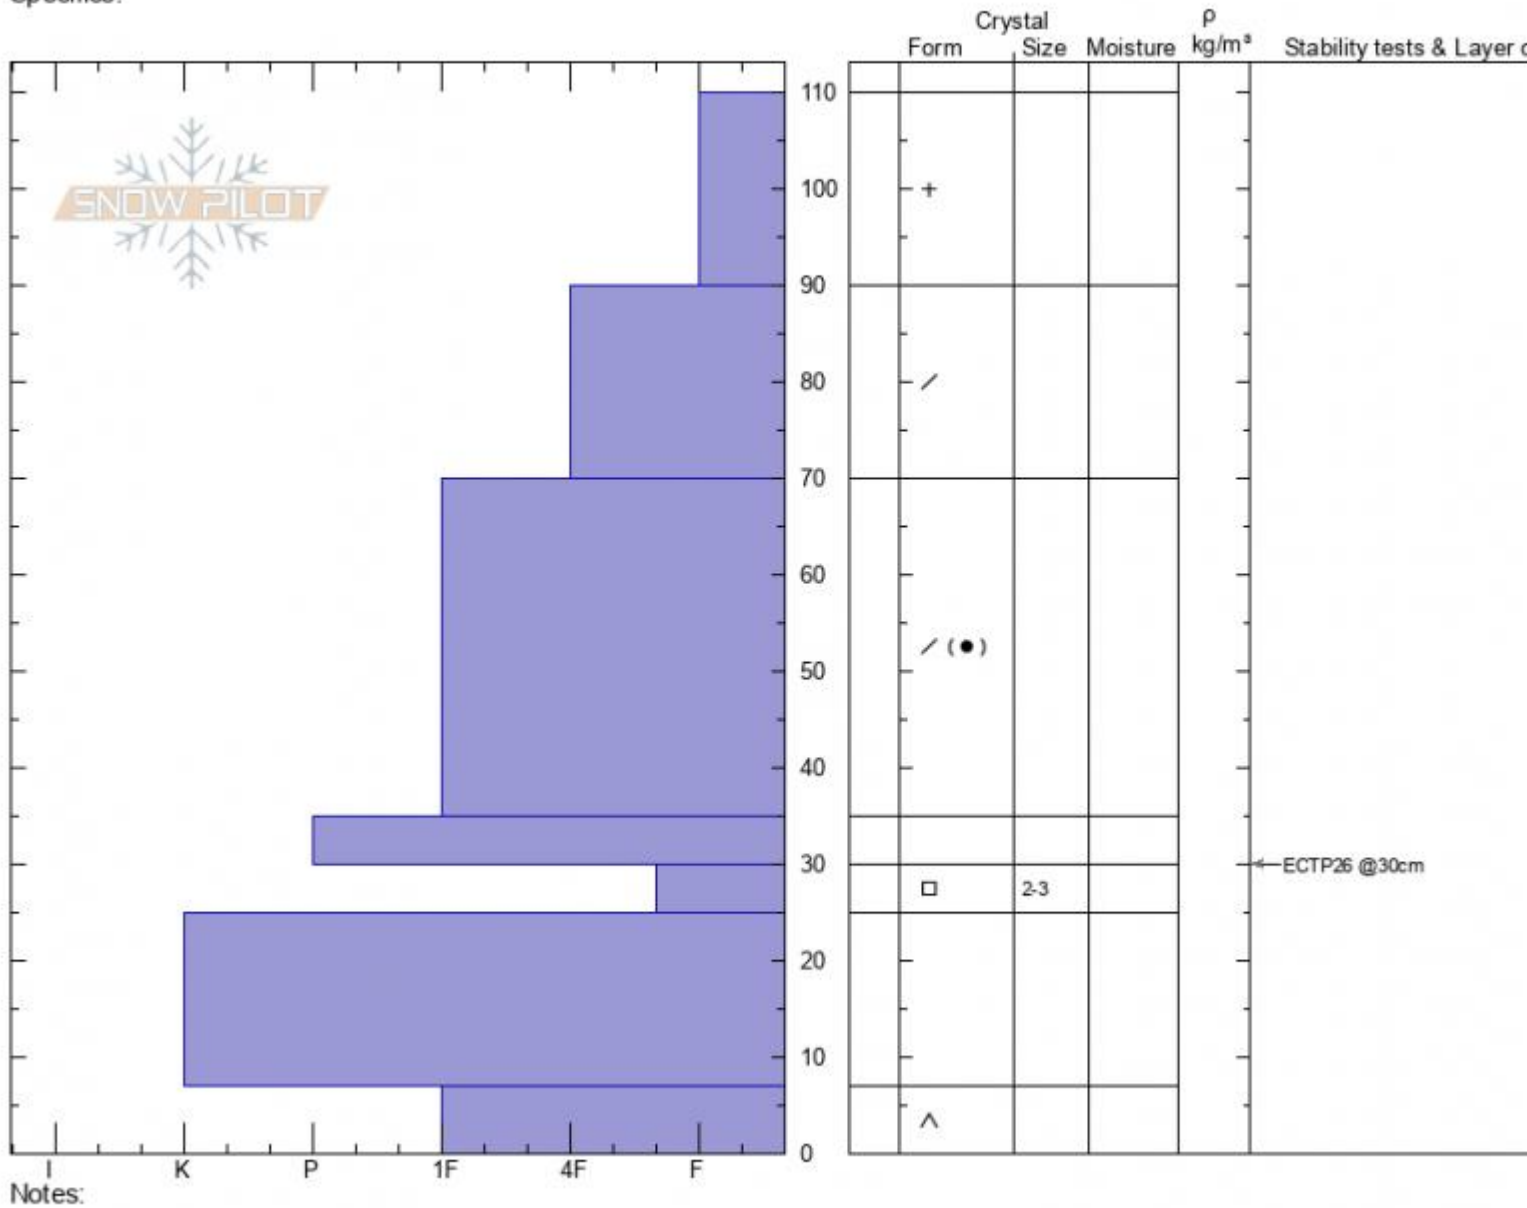

The Throne low
Bridger Range
MT
 Elevation: **7855 ft**
 Aspect: **90°**
 Specifics:

Alex Marienthal
02/14/2021 - 11:45am
 Co-ord: **45.88423N, -110.94843W**
 Slope Angle: **25°**
 Wind Loading:

Stability: **fair**
 Air Temperature:
 Sky Cover: **BKN**
 Precipitation: **NO**
 Wind: **Calm**

HS: **110** Layer Notes:
 30-25cm: **Problematic layer**

Advisory Region
 Bridger Range
 Longitude
 -110.95W
 Latitude
 45.88N
 Bridger Range, 2021-02-14