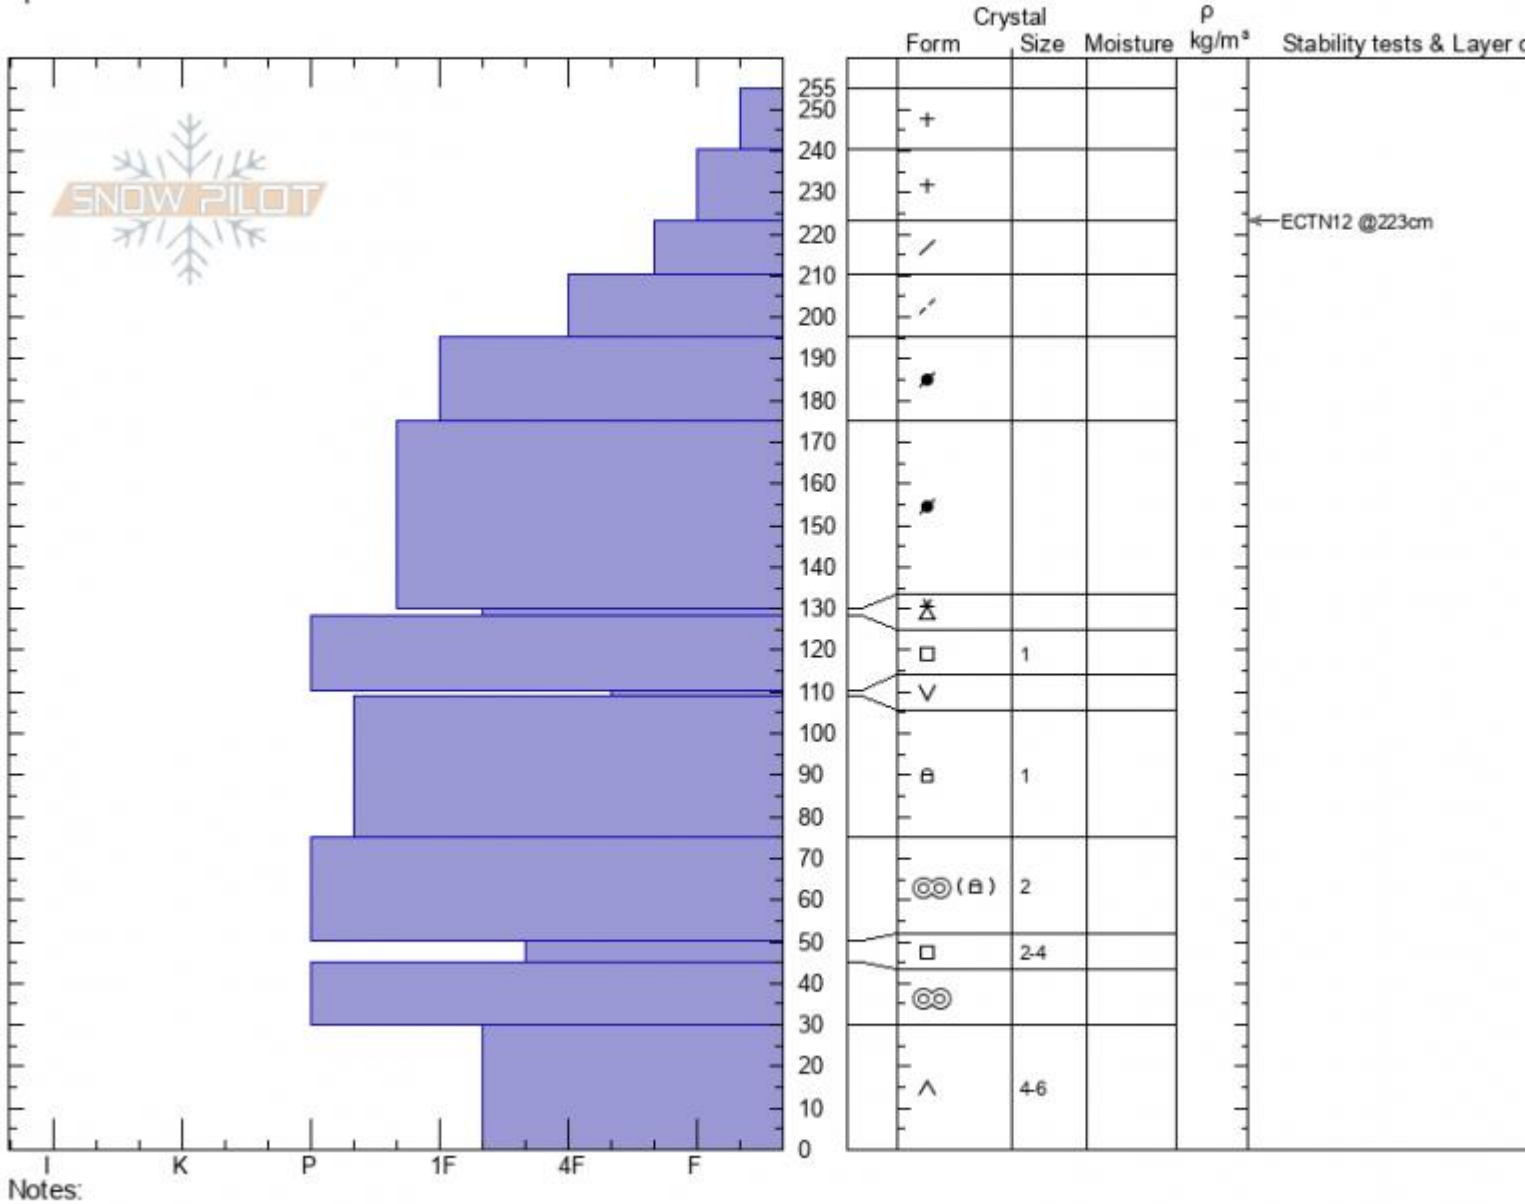

Second YellowMule
Madison Range-N
MT
 Elevation: **9350 ft**
 Aspect: **40°**
 Specifics:

Alex Marienthal
02/19/2021 - 1:30pm
 Co-ord: **45.17753N, -111.40141W**
 Slope Angle: **28°**
 Wind Loading: **previous**

Stability: **poor**
 Air Temperature:
 Sky Cover:
 Precipitation: **S-1**
 Wind: **SW Light Breeze**

HS: **255** Layer Notes:
 50-45cm: **Problematic layer**

Advisory Region
 Northern Madison
 Longitude
 -111.38W
 Latitude
 45.17N
 Northern Madison, 2021-02-21