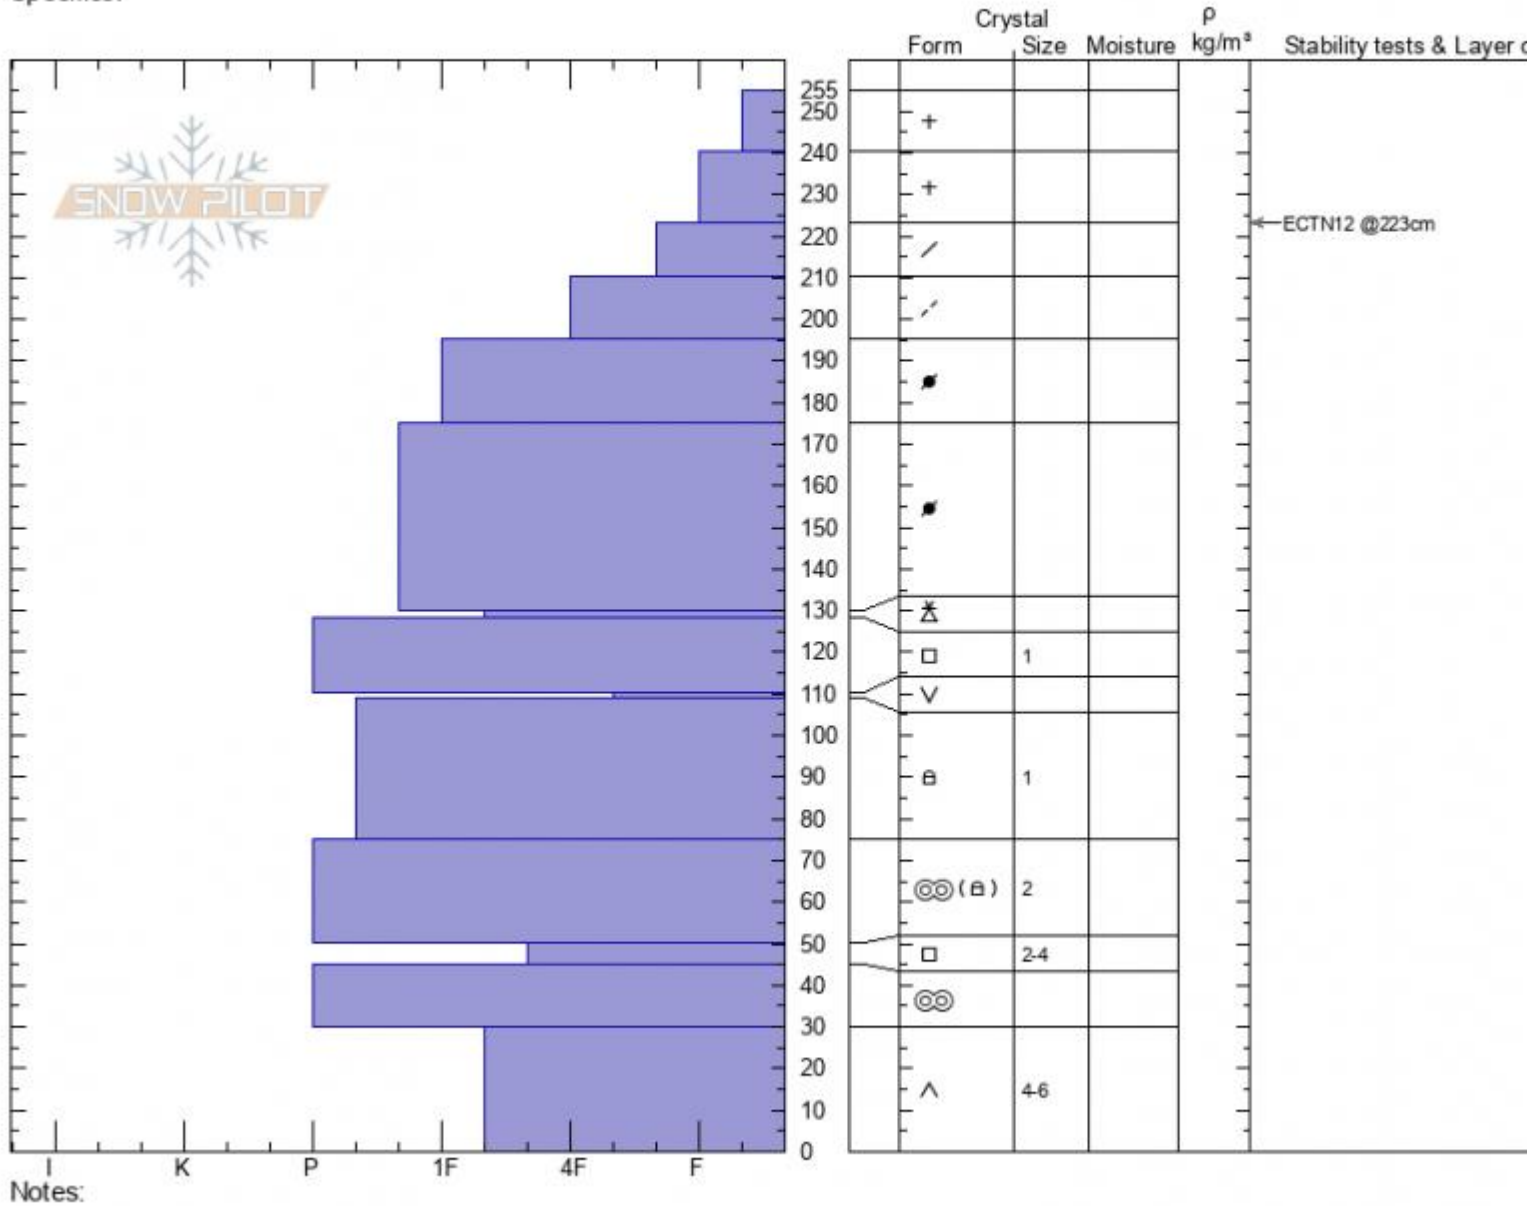

Second YellowMule
Madison Range-N
MT
 Elevation: **9350 ft**
 Aspect: **40°**
 Specifics:

Alex Marienthal
02/19/2021 - 1:30pm
 Co-ord: **45.17753N, -111.40141W**
 Slope Angle: **28°**
 Wind Loading: **previous**

Stability: **poor**
 Air Temperature:
 Sky Cover:
 Precipitation: **S-1**
 Wind: **SW Light Breeze**

HS: **255** Layer Notes:
 50-45cm: **Problematic layer**

Advisory Region
 Northern Madison
 Longitude
 -111.38W
 Latitude
 45.17N
 Northern Madison, 2021-02-21