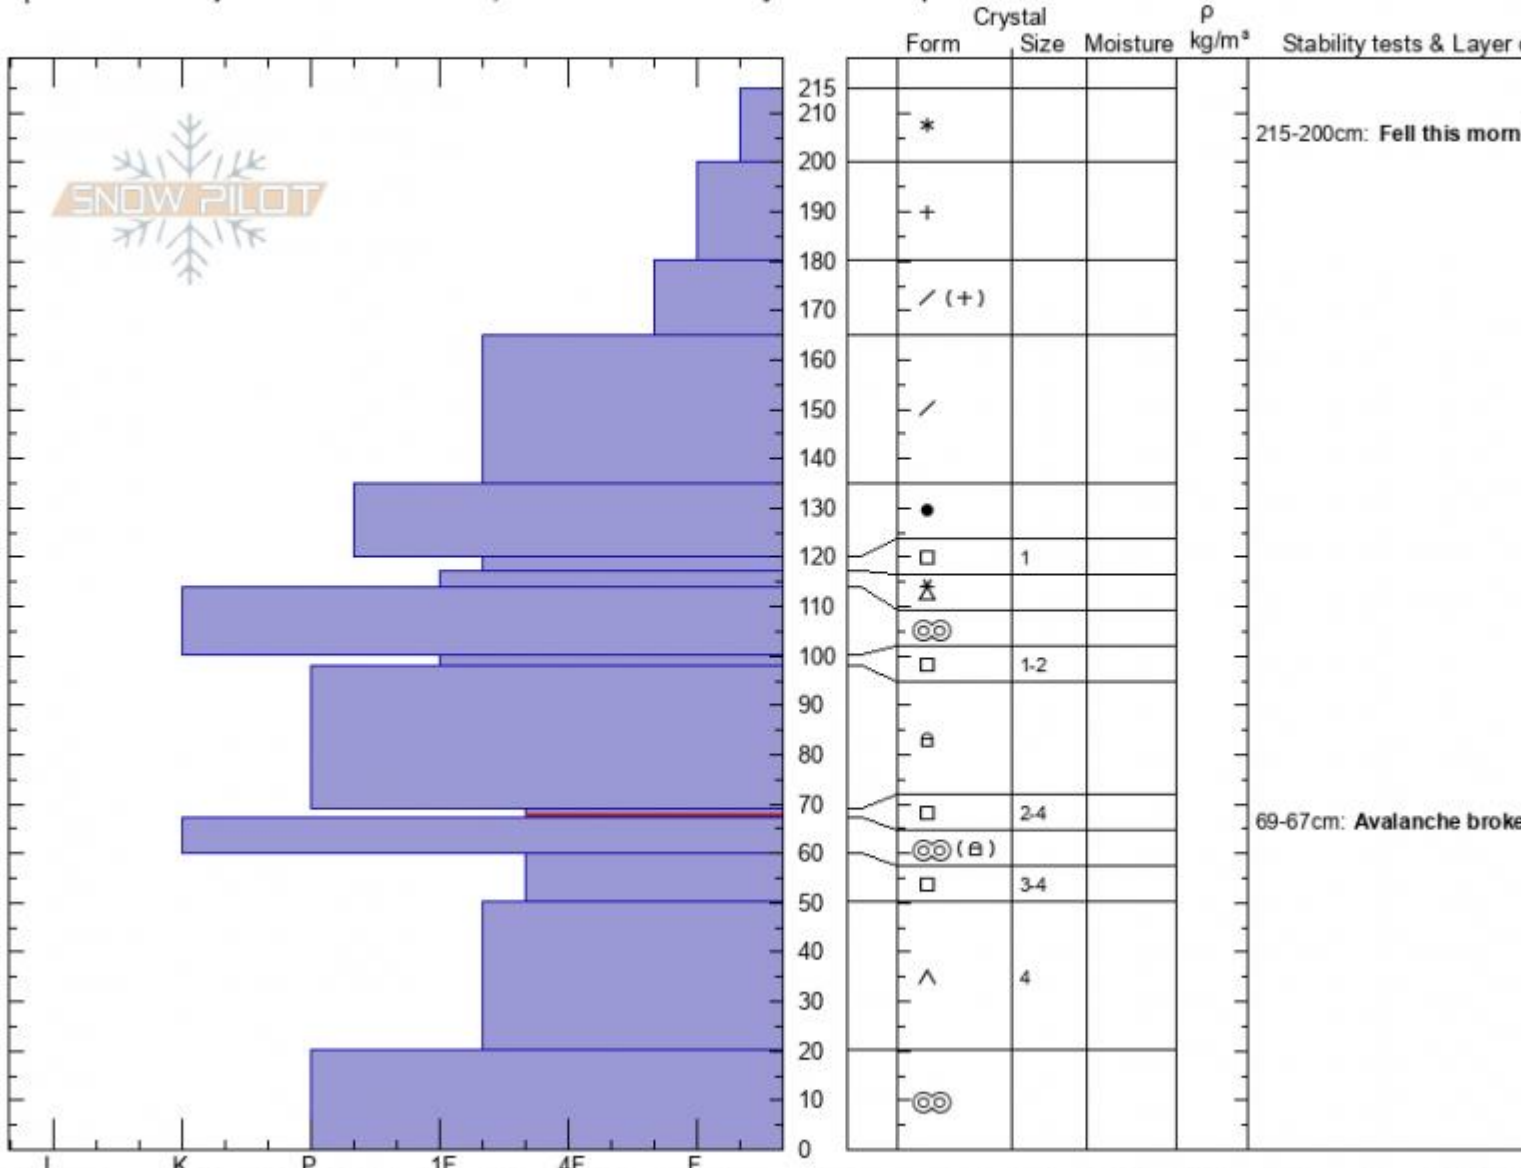

BlackmoreCrown N-R4-D: Alex Marienthal

Gallatin Range-N

MT

Elevation: 9417 ft

Aspect: 40°

Specifics: Pit is adjacent to avalanche: crown; Recent avalanche activity on similar slopes

02/20/2021 - 12:30pm

Co-ord: 45.44298N, -110.99868W

Slope Angle: 34°

Wind Loading: previous

Stability: poor

Air Temperature:

Sky Cover: BKN

Precipitation: S1

Wind: W Calm

HS: 215 Layer Notes:

215-200cm: Fell this morning

69-67cm: Avalanche broke here

69-67cm: Problematic layer

Notes: Crown profile of N-R4-D3-O broke on 2/18 or 2/19. Dug in shallower end of crown. Estimated up to 10 feet (3m) at its deepest, avg 6-8 feet 0 feet wide.

Advisory Region  
Northern Gallatin  
Longitude  
-111.00W  
Latitude  
45.44N  
Northern Gallatin, 2021-02-21