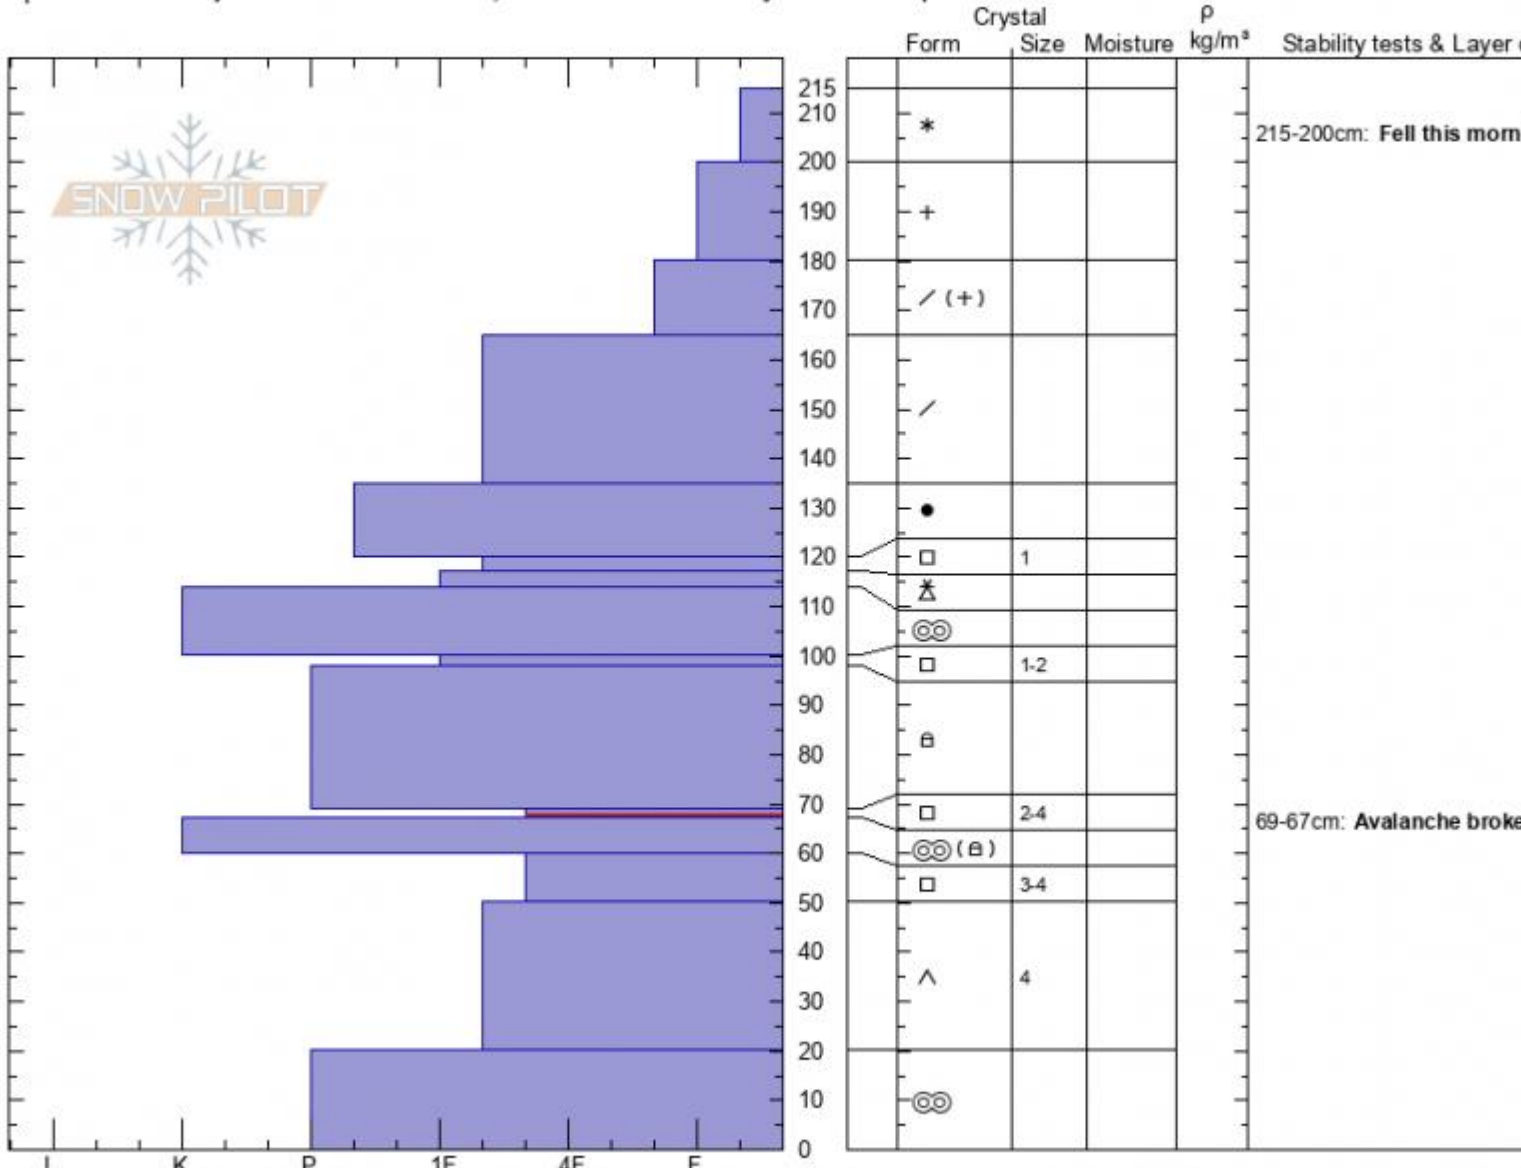

BlackmoreCrown N-R4-D: Alex Marienthal

Gallatin Range-N

MT

Elevation: 9417 ft

Aspect: 40°

Specifics: Pit is adjacent to avalanche: crown; Recent avalanche activity on similar slopes

02/20/2021 - 12:30pm

Co-ord: 45.44298N, -110.99868W

Slope Angle: 34°

Wind Loading: previous

Stability: poor

Air Temperature:

Sky Cover: BKN

Precipitation: S1

Wind: W Calm

HS: 215 Layer Notes:

215-200cm: Fell this morning

69-67cm: Avalanche broke here

69-67cm: Problematic layer

Notes: Crown profile of N-R4-D3-O broke on 2/18 or 2/19. Dug in shallower end of crown. Estimated up to 10 feet (3m) at its deepest, avg 6-8 feet deep, 6-8 feet wide.

Advisory Region  
Northern Gallatin  
Longitude  
-111.00W  
Latitude  
45.44N  
Northern Gallatin, 2021-02-21