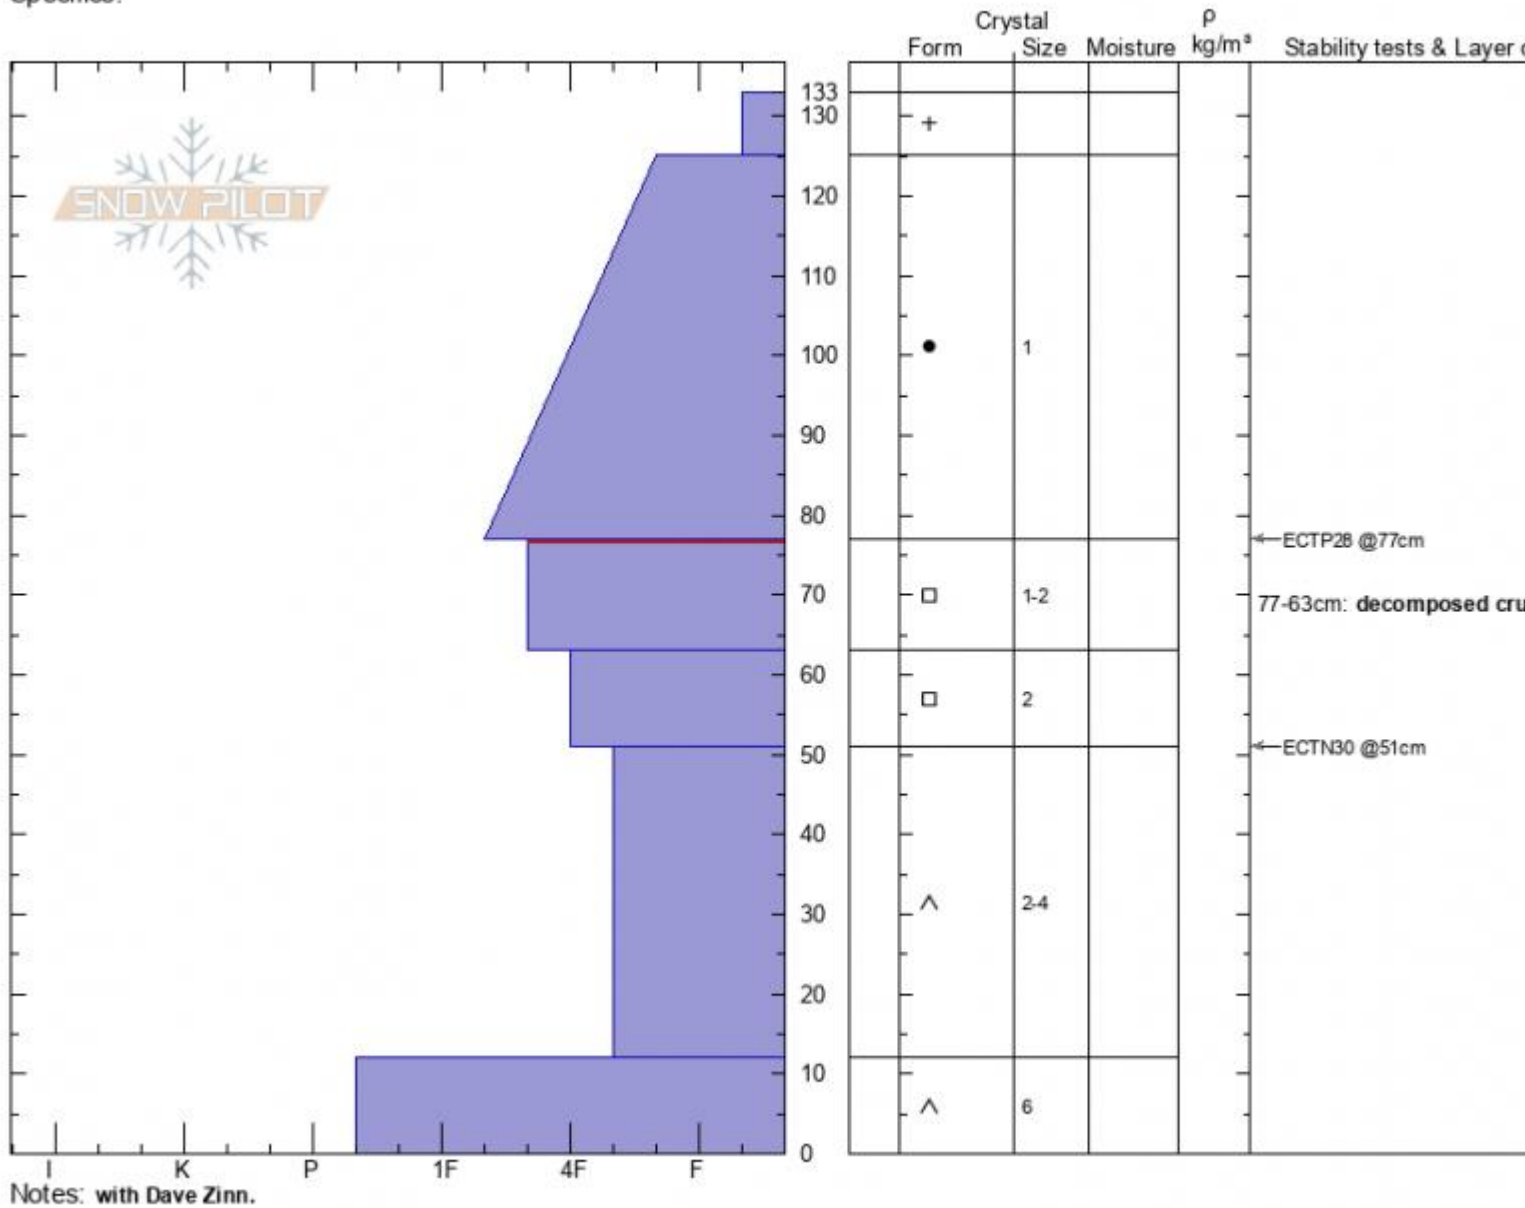

Taylor Fork  
 Gallatin Range-S  
 MT  
 Elevation: 8775 ft  
 Aspect: SW  
 Specifics:

Zach Keskinen  
 02/28/2021 - 12:56pm  
 Co-ord: 44.97683N, -111.35959W  
 Slope Angle: 28°  
 Wind Loading: no

Stability: fair  
 Air Temperature: -3°C  
 Sky Cover: BKN  
 Precipitation: NO  
 Wind: S Light Breeze

HS: 133 Layer Notes:  
 PF: 30 77-63cm: decomposed crust at  
 77-63cm: Problematic layer

Advisory Region  
 Southern Madison  
 Longitude  
 -111.27W  
 Latitude  
 45.06N  
 Southern Madison, 2021-02-28