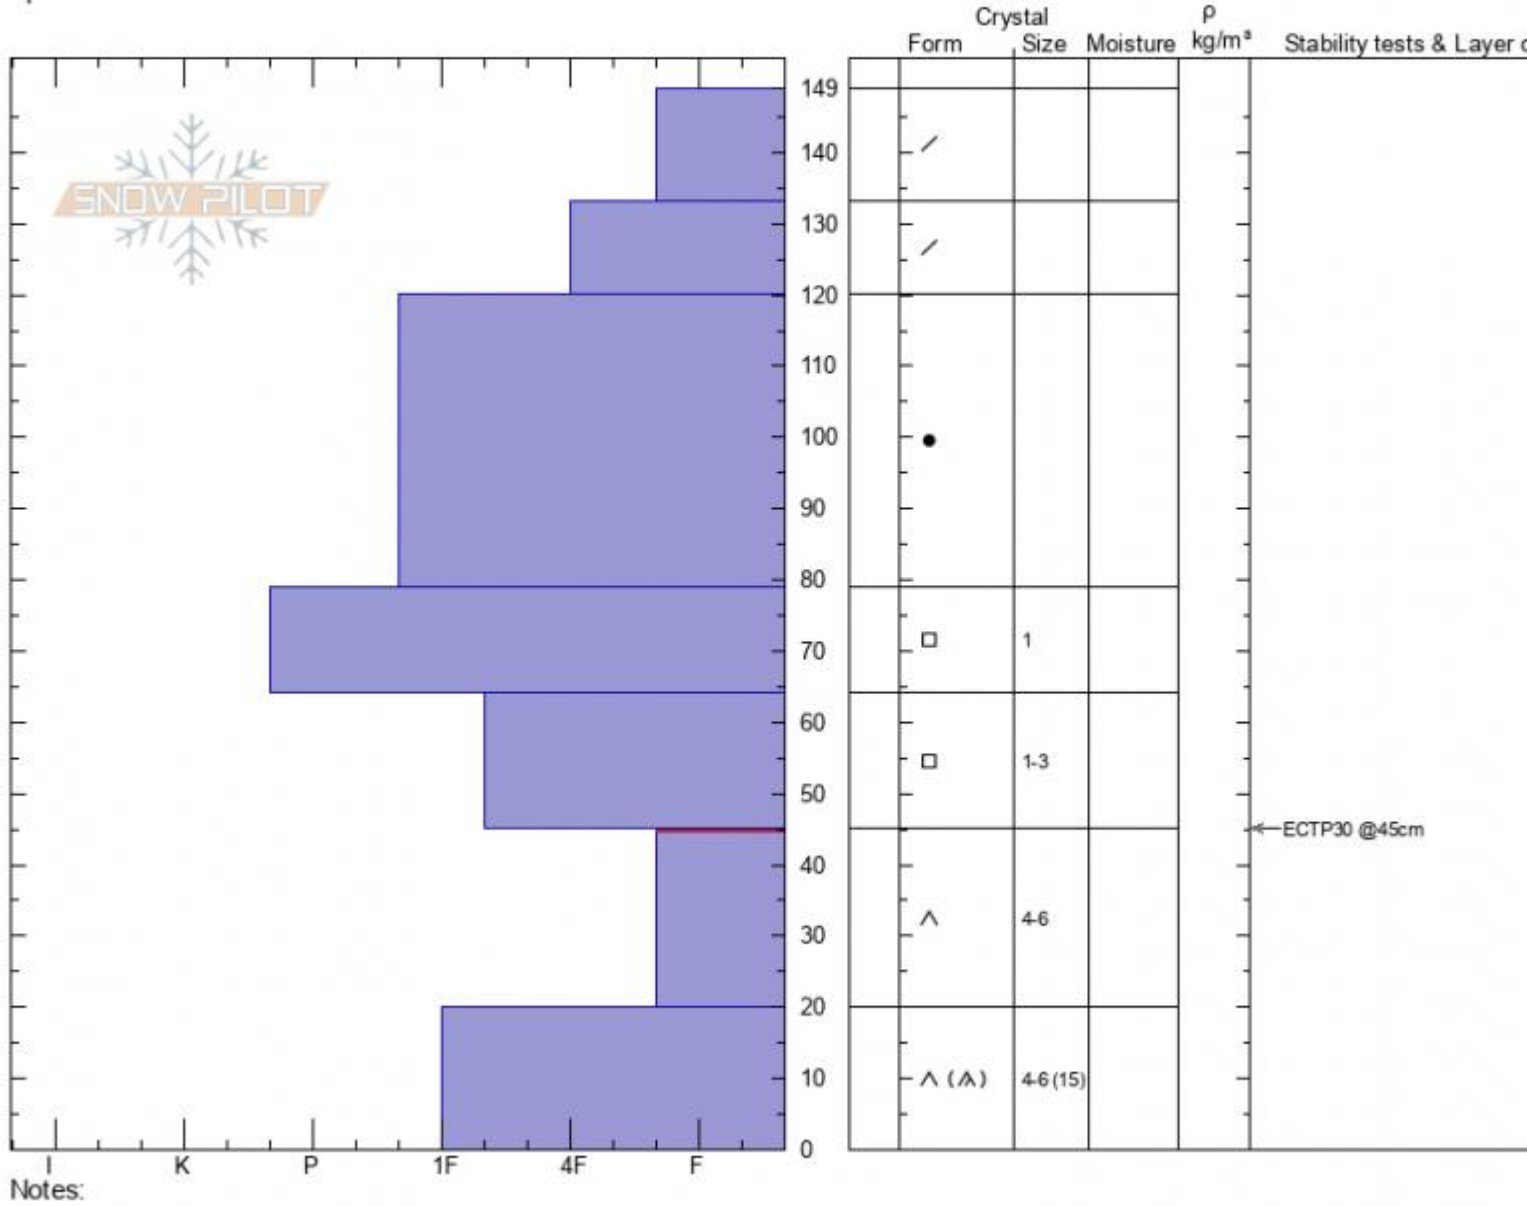

Targhee Creek
 Lionhead Range
 MT
 Elevation: 9047 ft
 Aspect: 355°
 Specifics:

Dave Zinn
 03/03/2021 - 12:00pm
 Co-ord: 44.73387N, -111.37470W
 Slope Angle: 20°
 Wind Loading:

Stability: fair
 Air Temperature:
 Sky Cover: CLR
 Precipitation: NO
 Wind: Calm

HS: 149 Layer Notes:
 45-20cm: Problematic layer

Advisory Region
 Lionhead Range
 Longitude
 -111.32W
 Latitude
 44.73N
 Lionhead Range, 2021-03-03