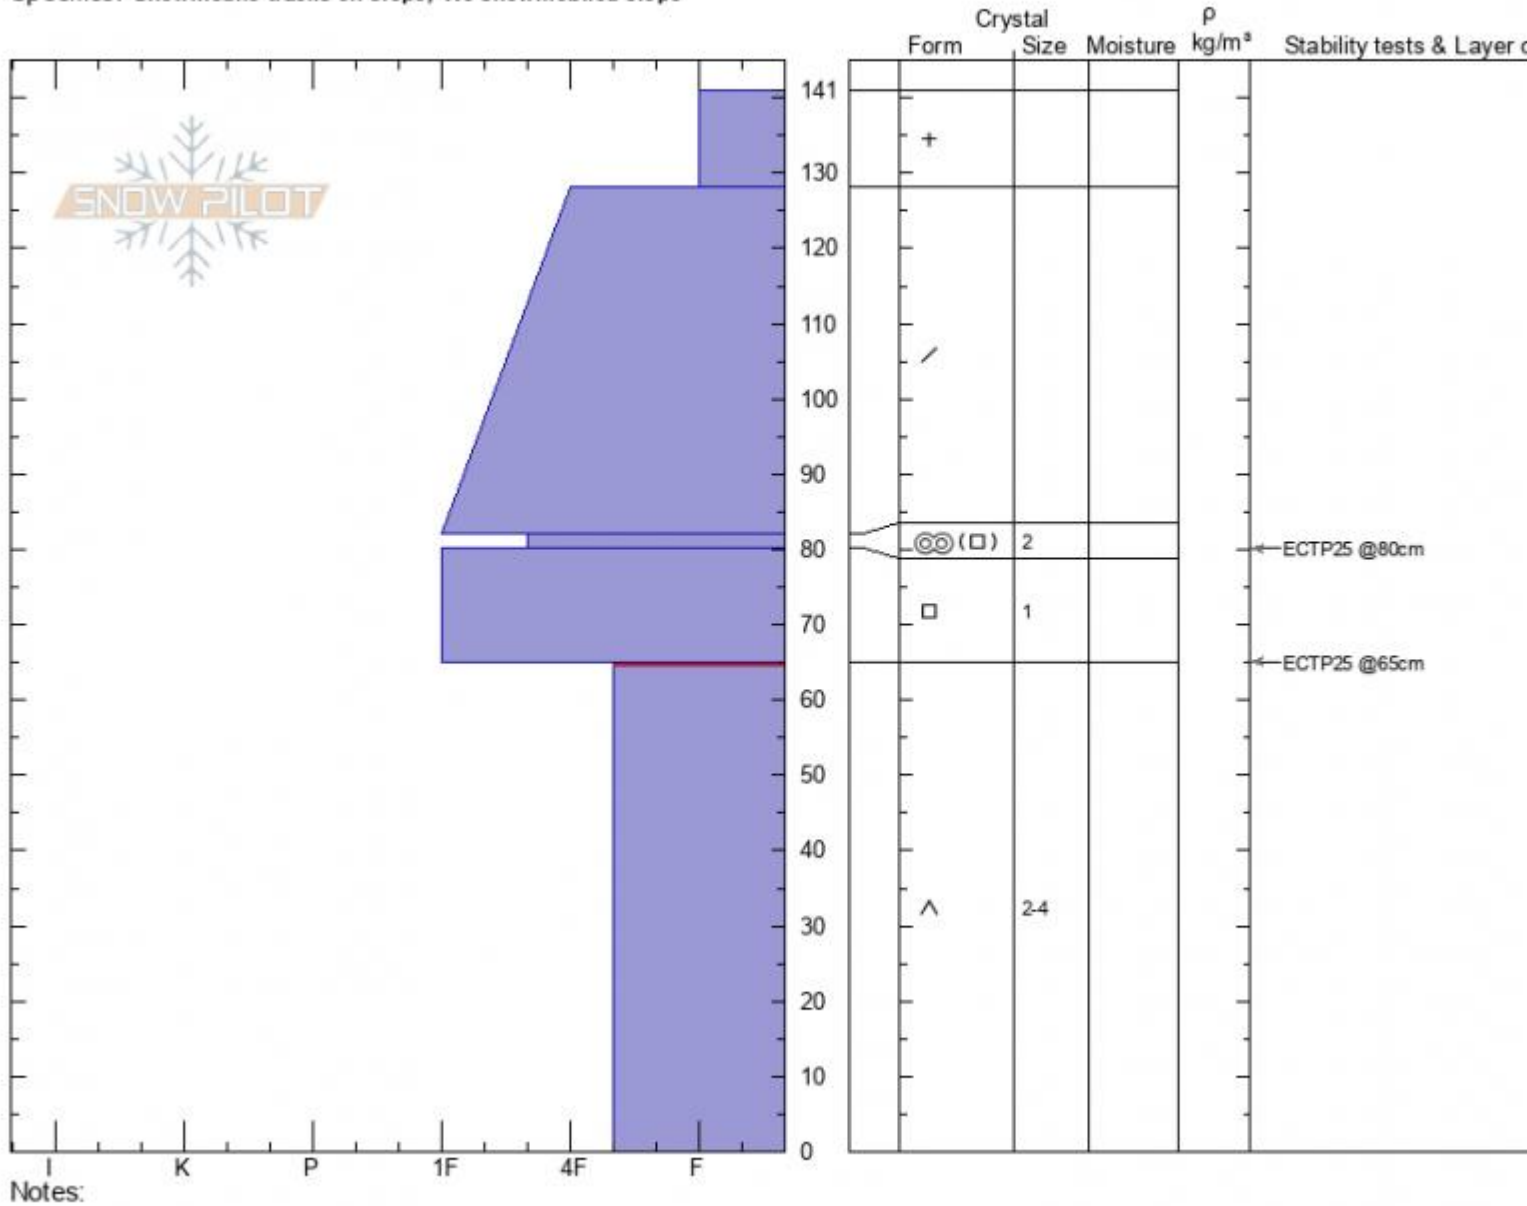

Kirkwood Ridge
Madison Range-S
MT
 Elevation: **8350 ft**
 Aspect: **240°**
 Specifics: **Snowmobile tracks on slope; We snowmobiled slope**

Dave Zinn
03/01/2021 - 2:15am
 Co-ord: **44.86144N, -111.23657W**
 Slope Angle: **22°**
 Wind Loading: **no**

Stability: **fair**
 Air Temperature:
 Sky Cover: **CLR**
 Precipitation: **NO**
 Wind: **SW Calm**

HS: **141** Layer Notes:
 65-0cm: **Problematic layer**

Advisory Region
 Southern Madison
 Longitude
 -111.24W
 Latitude
 44.87N
 Southern Madison, 2021-03-04