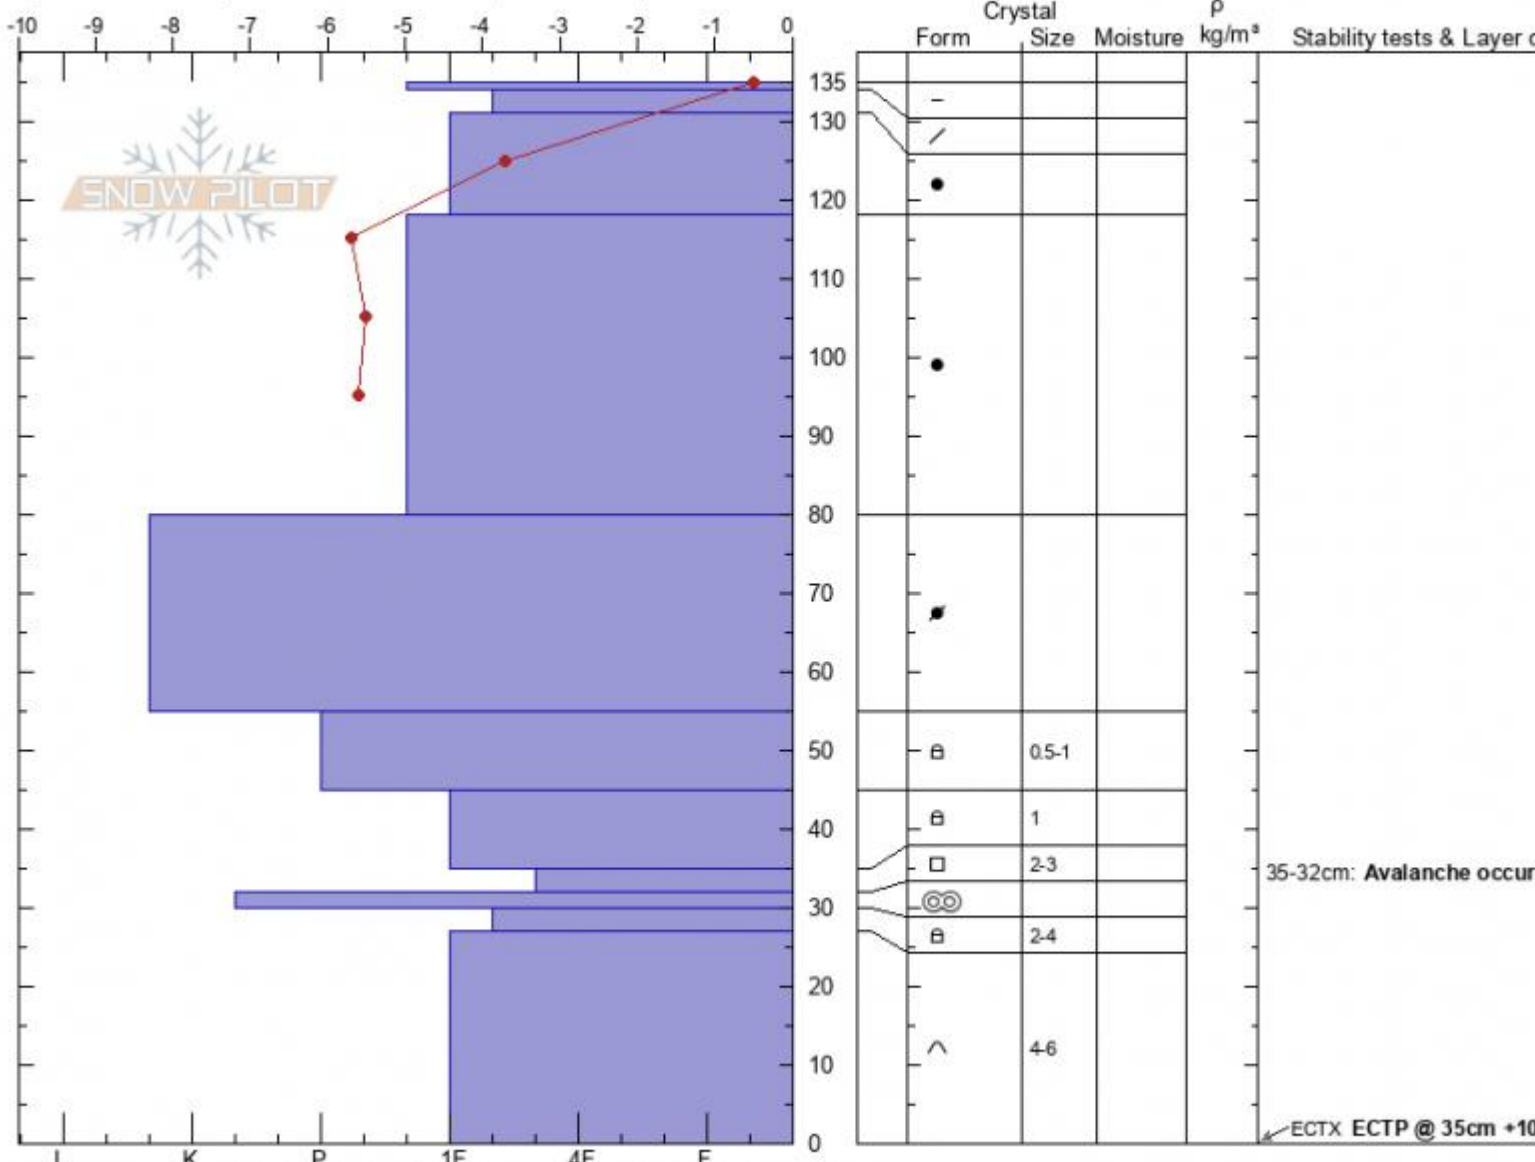

Arden Profile
Gallatin Range-N
MT
 Elevation: **10022 ft**
 Aspect: **130°**
 Specifics: Pit is adjacent to avalanche: flank; We skied slope

Dave Zinn
03/07/2021 - 1:15am
 Co-ord: **45.41242N, -110.98846W**
 Slope Angle: **35°**
 Wind Loading: **previous**

Stability: **good**
 Air Temperature: **-3°C**
 Sky Cover: **FEW**
 Precipitation: **NO**
 Wind: **W Light Breeze**

HS: **135** Layer Notes:
 35-32cm: **Avalanche occurred**

Notes: Dug adjacent to a 10-14 day old avalanche: 600' wide x 650' vert x 3-8' deep

Advisory Region
 Northern Gallatin
 Longitude
 -110.97W
 Latitude
 45.42N

Avalanche Details: [Two large deep slabs near Maid of the Mist](#)
 Northern Gallatin, 2021-03-07