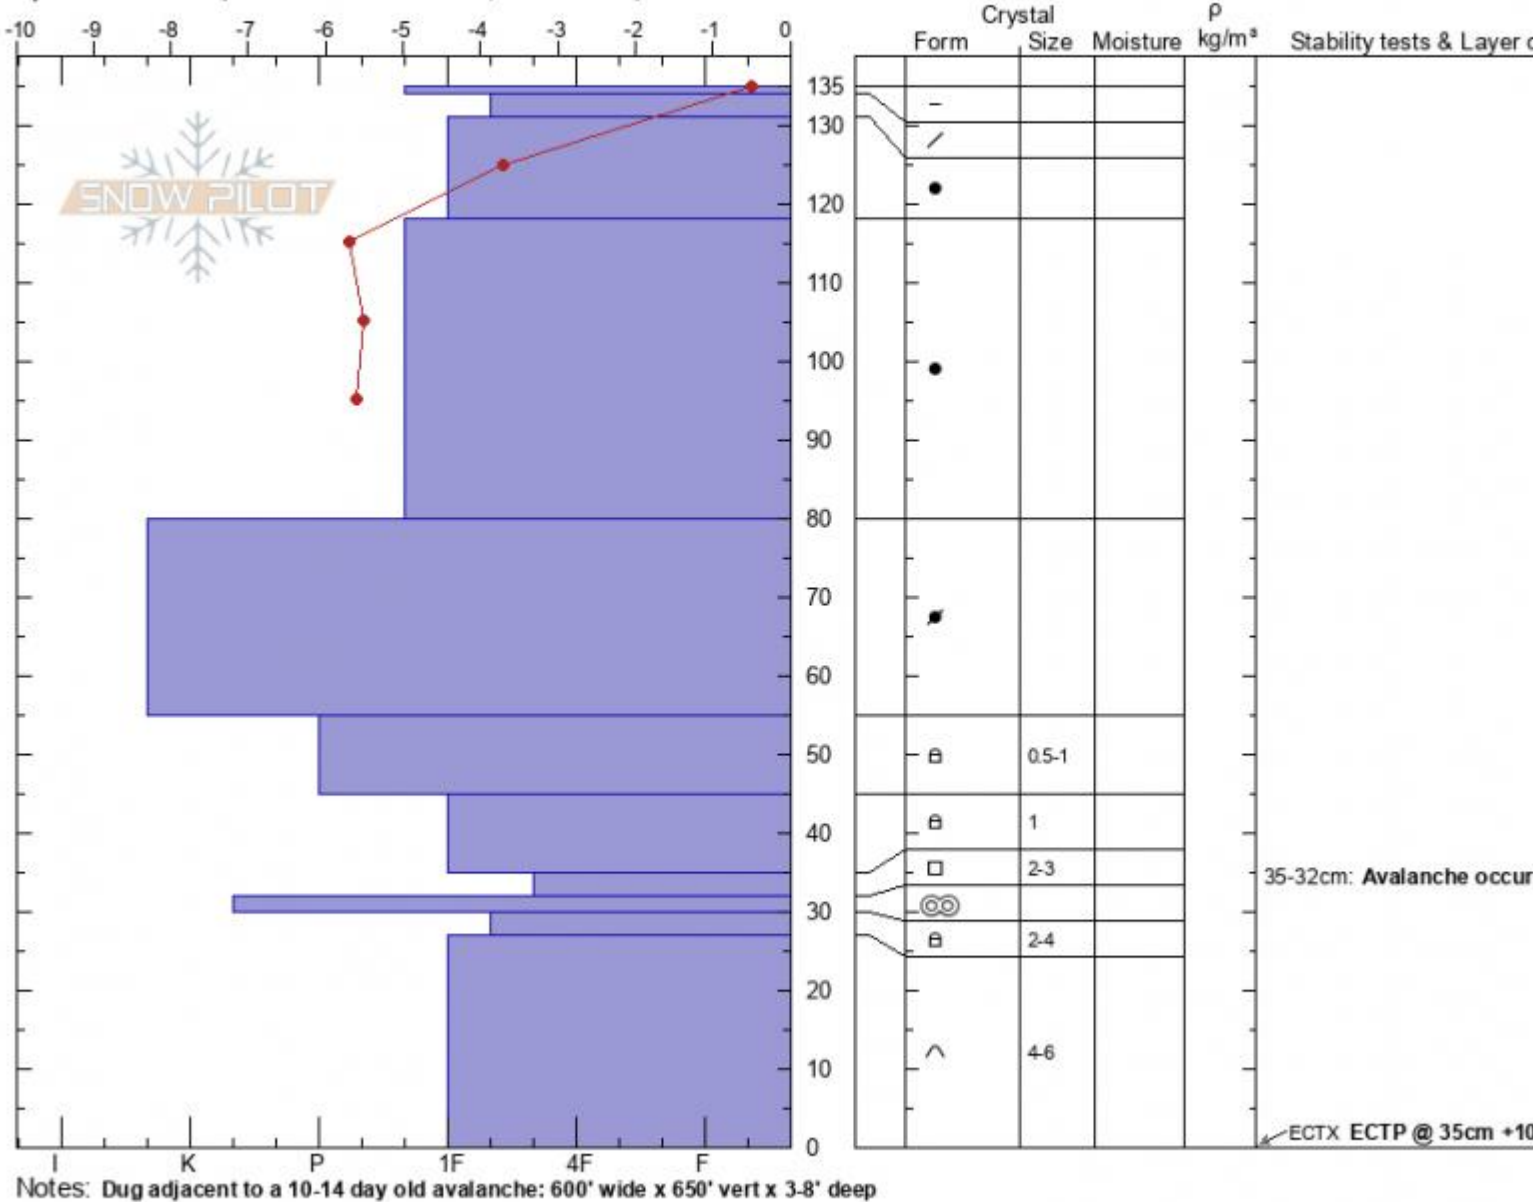

Arden Profile
 Gallatin Range-N
 MT
 Elevation: 10022 ft
 Aspect: 130°
 Specifics: Pit is adjacent to avalanche: flank; We skied slope

Dave Zinn
 03/07/2021 - 1:15am
 Co-ord: 45.41242N, -110.98846W
 Slope Angle: 35°
 Wind Loading: previous

Stability: **good**
 Air Temperature: -3°C
 Sky Cover: **FEW**
 Precipitation: **NO**
 Wind: **W Light Breeze**

HS: 135 Layer Notes:
 35-32cm: **Avalanche occurred**

Advisory Region
 Northern Gallatin
 Longitude
 -110.97W
 Latitude
 45.42N

Avalanche Details: [Two large deep slabs near Maid of the Mist](#)
 Northern Gallatin, 2021-03-07