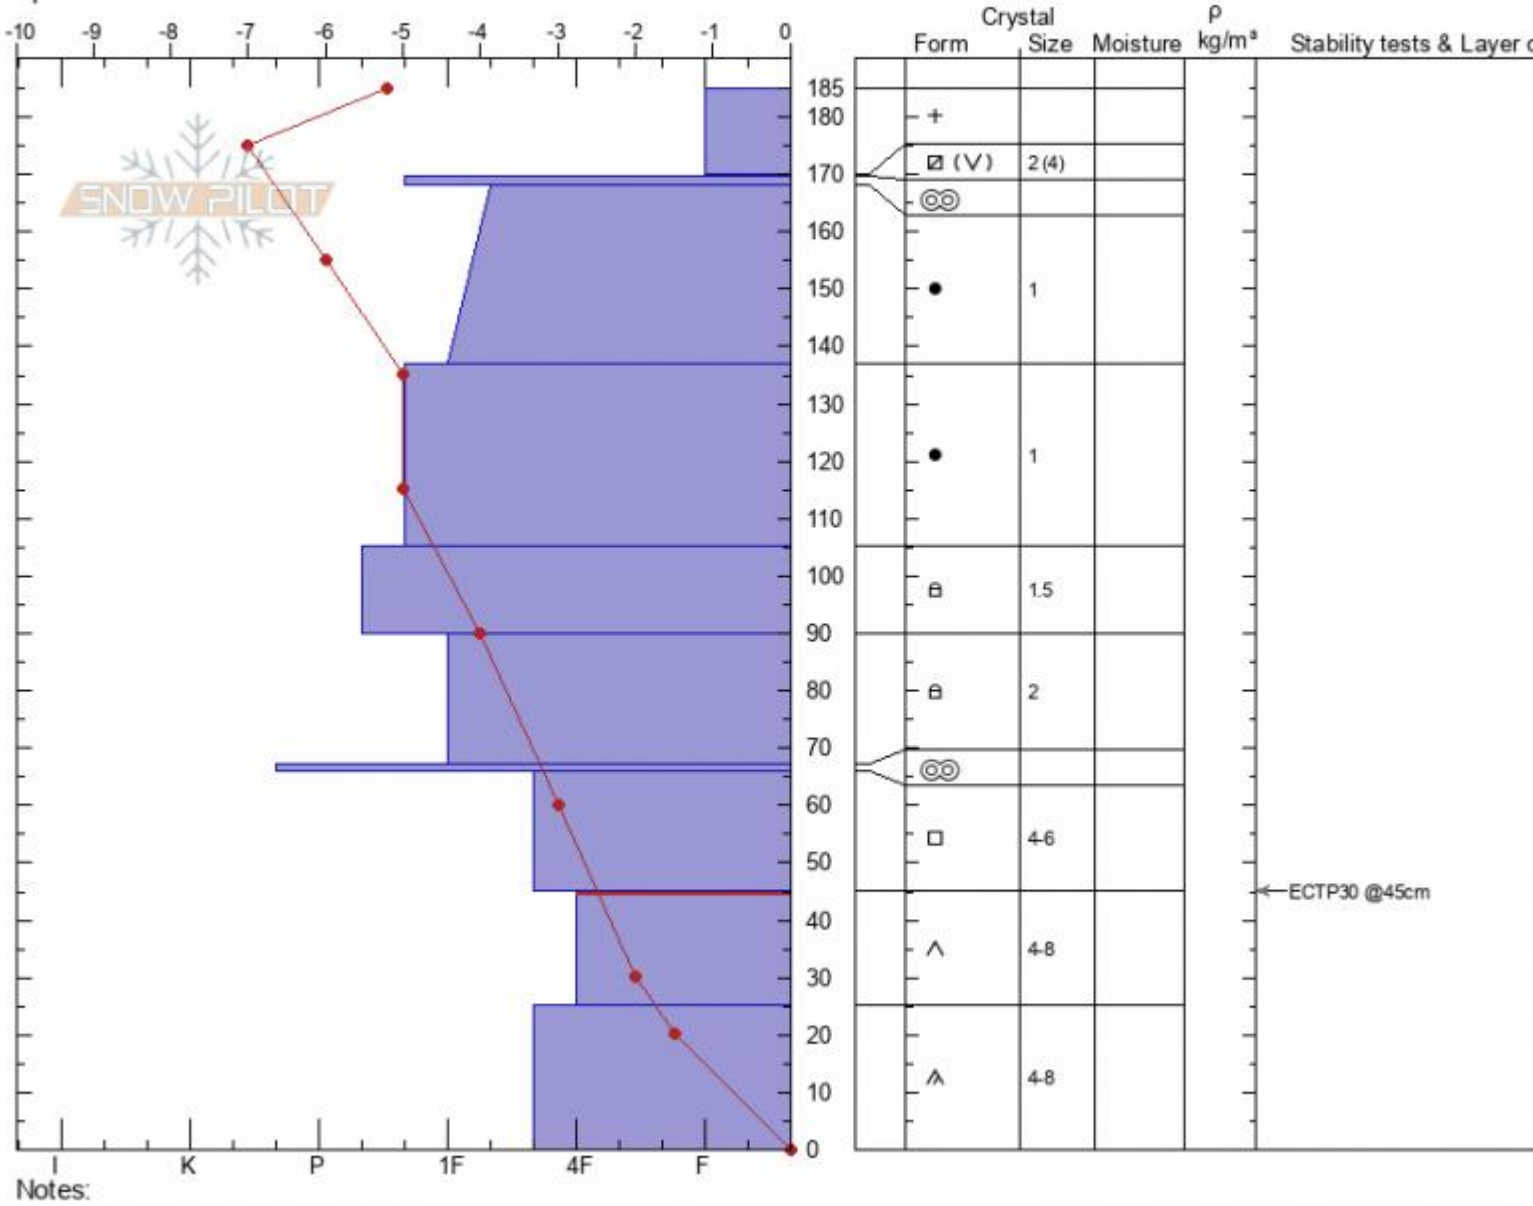

Teepee Wilderness
Madison Range-S
MT
 Elevation: **9215 ft**
 Aspect: **80°**
 Specifics:

Dave Zinn
03/10/2021 - 11:00am
 Co-ord: **44.91618N, -111.16512W**
 Slope Angle: **30°**
 Wind Loading: **no**

Stability: **good**
 Air Temperature: **-6°C**
 Sky Cover: **BKN**
 Precipitation: **NO**
 Wind: **Calm**

HS: **185** Layer Notes:
 45-25cm: **Problematic layer**

Advisory Region
 Southern Madison
 Longitude
 -111.19W
 Latitude
 44.90N
 Southern Madison, 2021-03-10