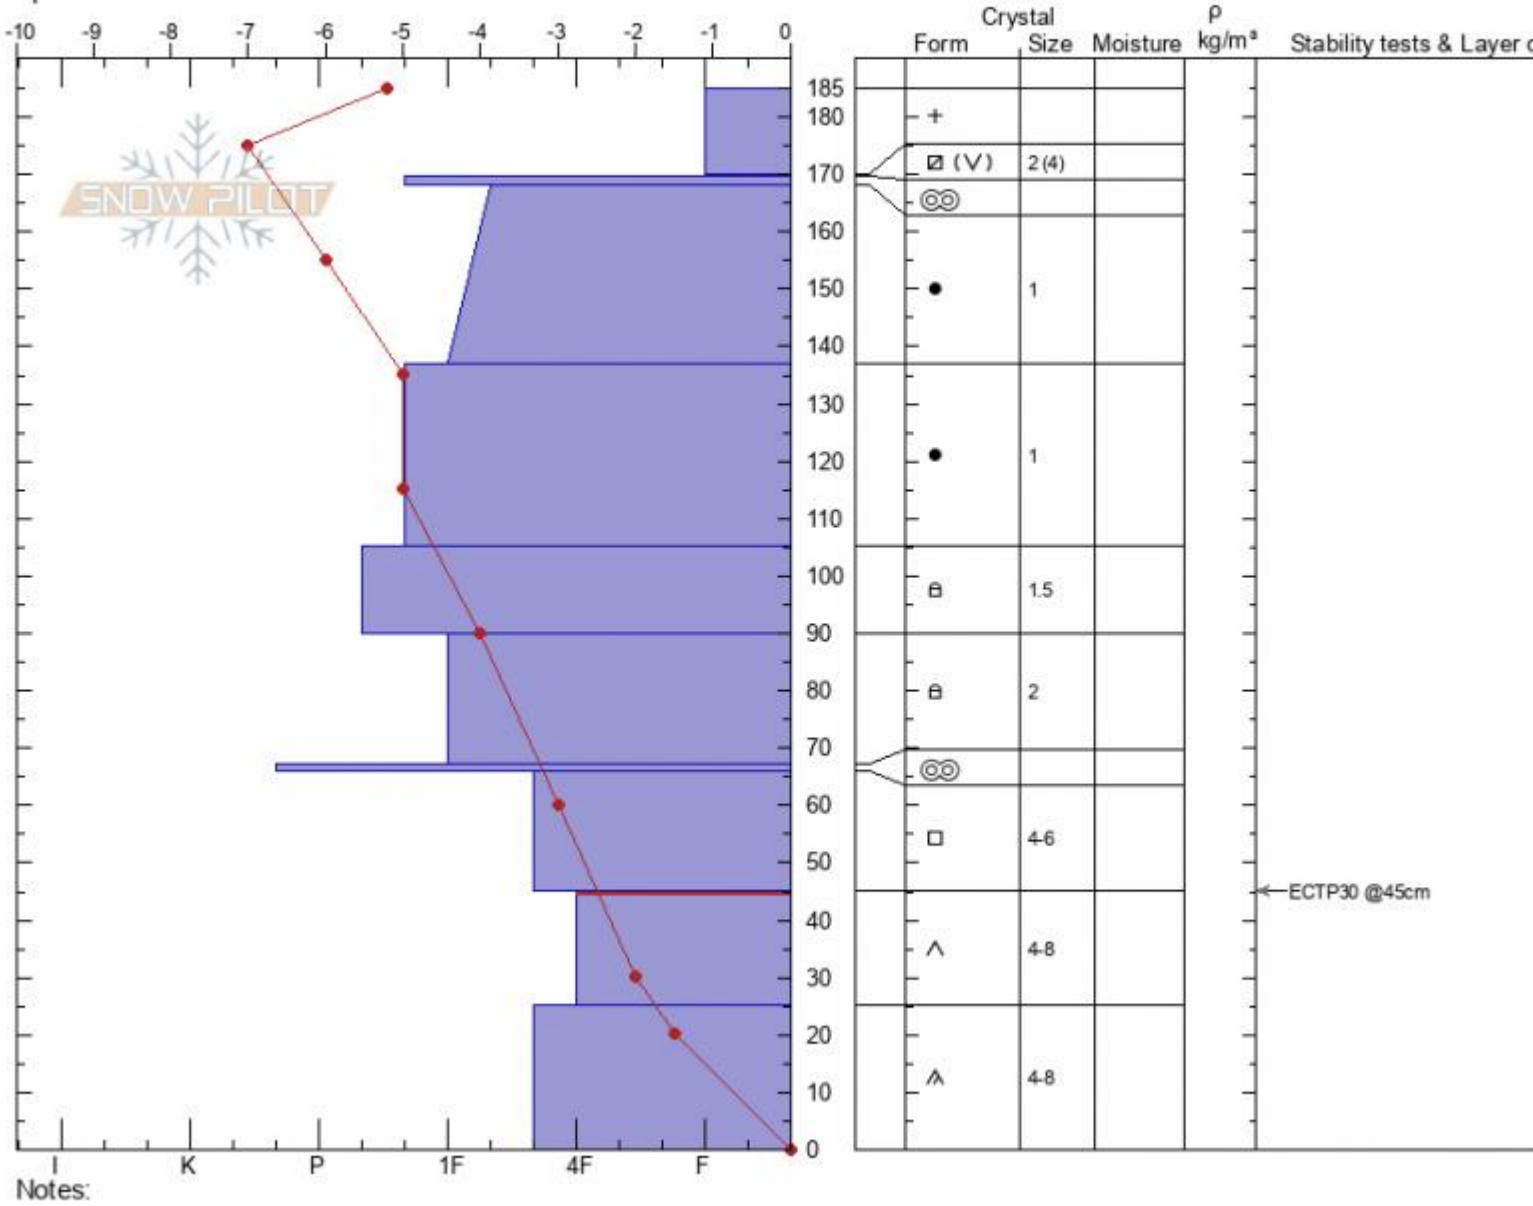

Teepee Wilderness
 Madison Range-S
 MT
 Elevation: 9215 ft
 Aspect: 80°
 Specifics:

Dave Zinn
 03/10/2021 - 11:00am
 Co-ord: 44.91618N, -111.16512W
 Slope Angle: 30°
 Wind Loading: no

Stability: good
 Air Temperature: -6°C
 Sky Cover: BKN
 Precipitation: NO
 Wind: Calm

HS: 185 Layer Notes:
 45-25cm: Problematic layer

Advisory Region
 Southern Madison
 Longitude
 -111.19W
 Latitude
 44.90N
 Southern Madison, 2021-03-10