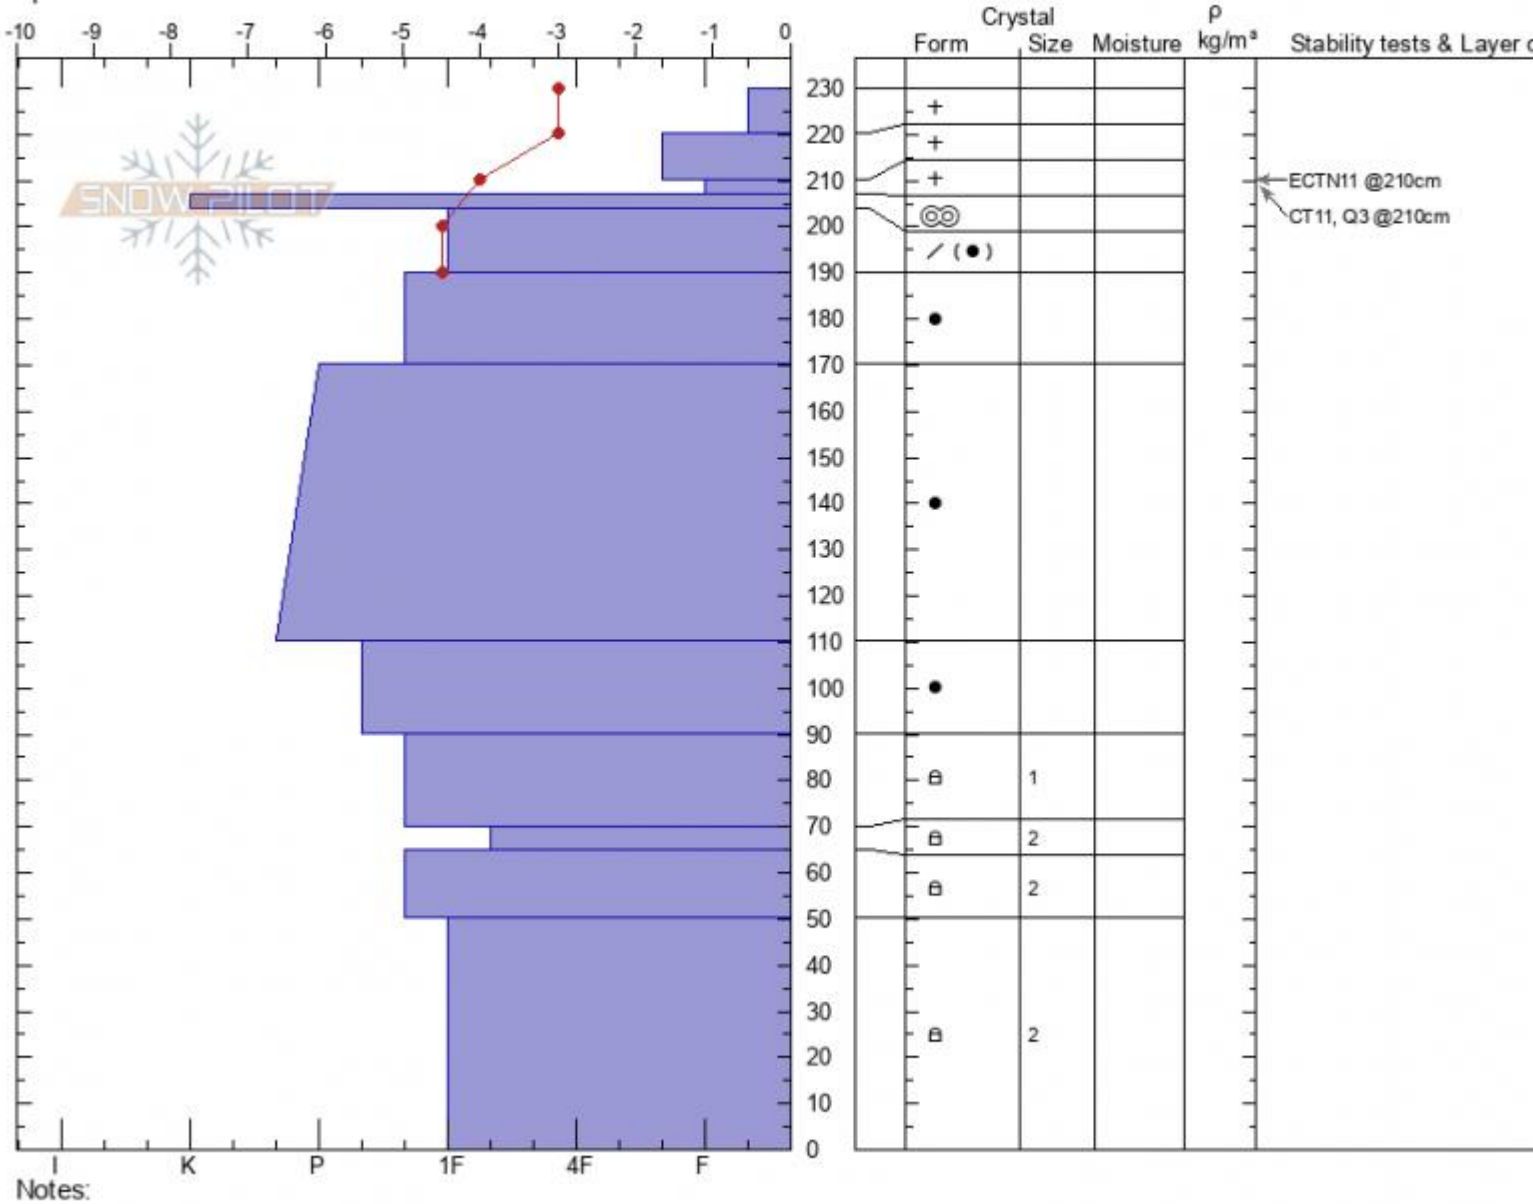

Mt Abundance Shoulder Alex Marienthal
Cooke City 03/11/2021 - 1:00pm
MT Co-ord: 45.06337N, -110.01126W
 Elevation: 9150 ft Slope Angle: 31°
 Aspect: 100° Wind Loading: previous
 Specifics:

Stability: **good**
 Air Temperature:
 Sky Cover: **CLR**
 Precipitation: **NO**
 Wind: **Calm**

HS: **230** Layer Notes:
 210-207cm: **Problematic layer**

Advisory Region
 Cooke City
 Longitude
 -110.02W
 Latitude
 45.08N
 Cooke City, 2021-03-11