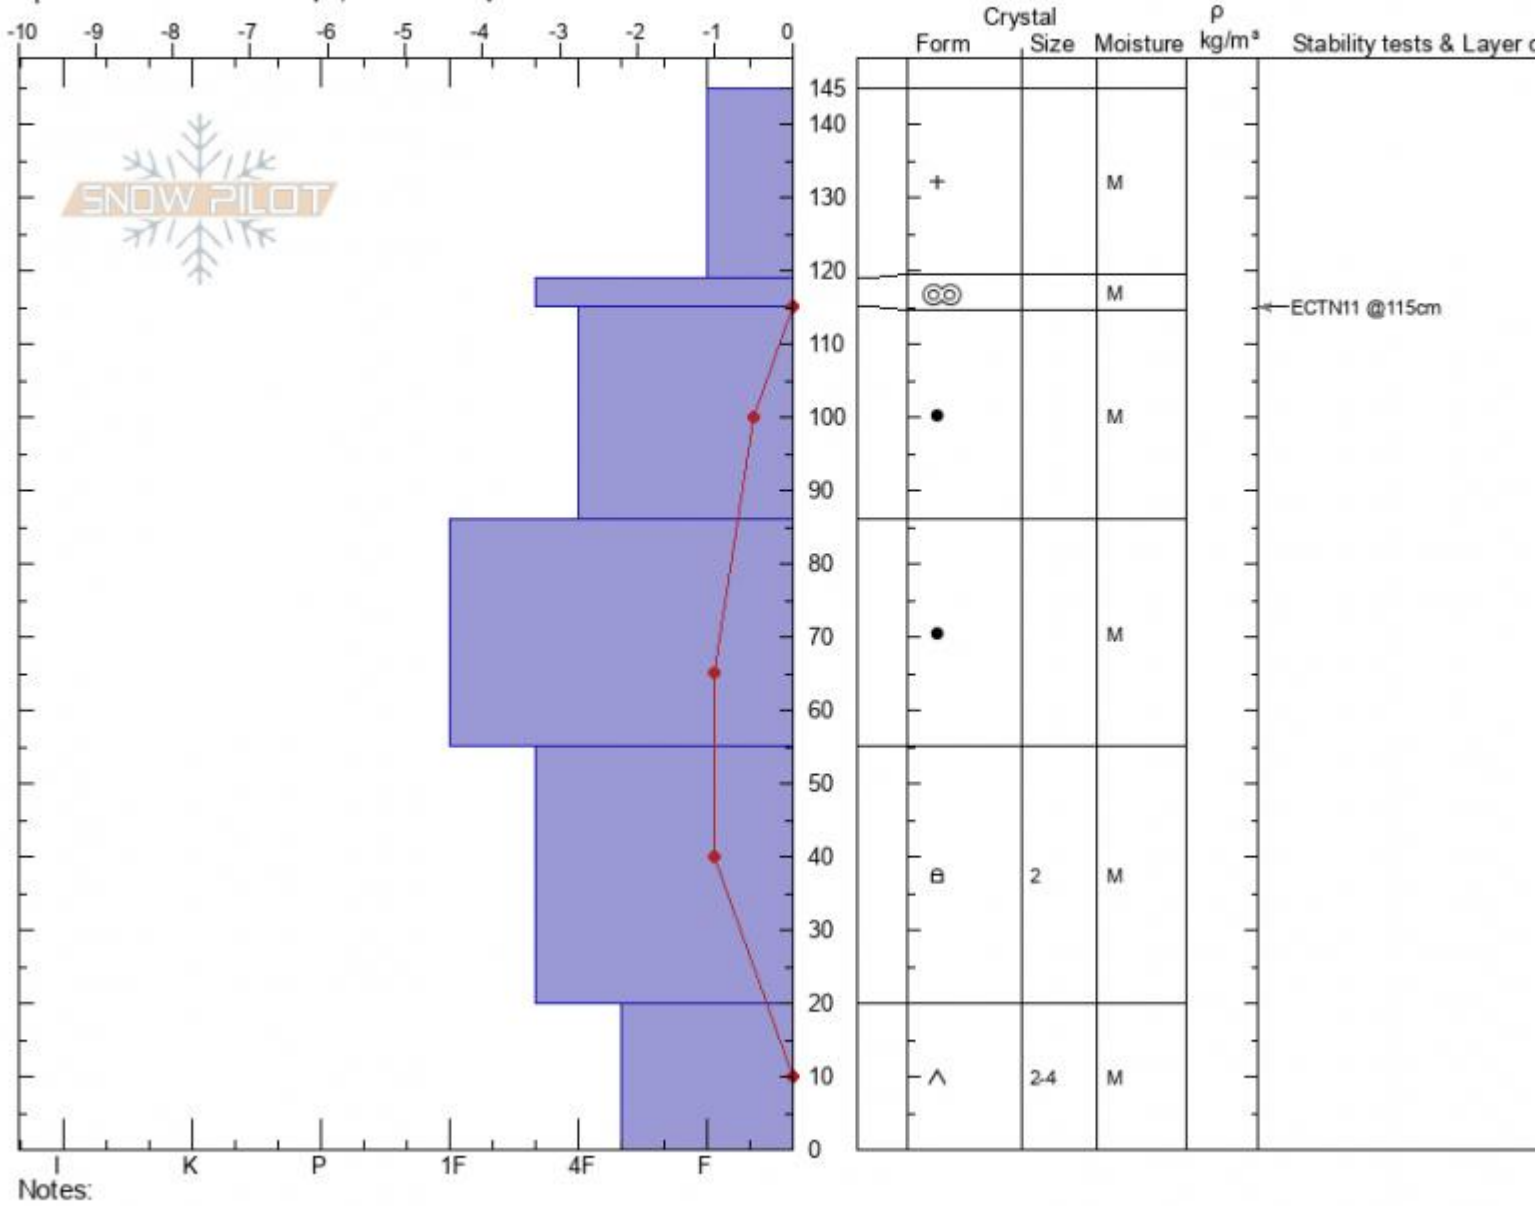

Bacon Rind
Madison Range-S
MT
 Elevation: **8800 ft**
 Aspect: **85°**
 Specifics: **Ski tracks on slope; We skied slope**

Ian Hoyer
03/20/2021 - 12:00pm
 Co-ord: **44.96000N, -111.09923W**
 Slope Angle: **27°**
 Wind Loading: **no**

Stability: **fair**
 Air Temperature: **2°C**
 Sky Cover: **OVC**
 Precipitation: **S-1**
 Wind: **Calm**

HS: **145** Layer Notes:
 20-0cm: **Problematic layer**

Notes:
 Advisory Region
 Southern Madison
 Longitude
 -111.10W
 Latitude
 44.96N
 Southern Madison, 2021-03-20