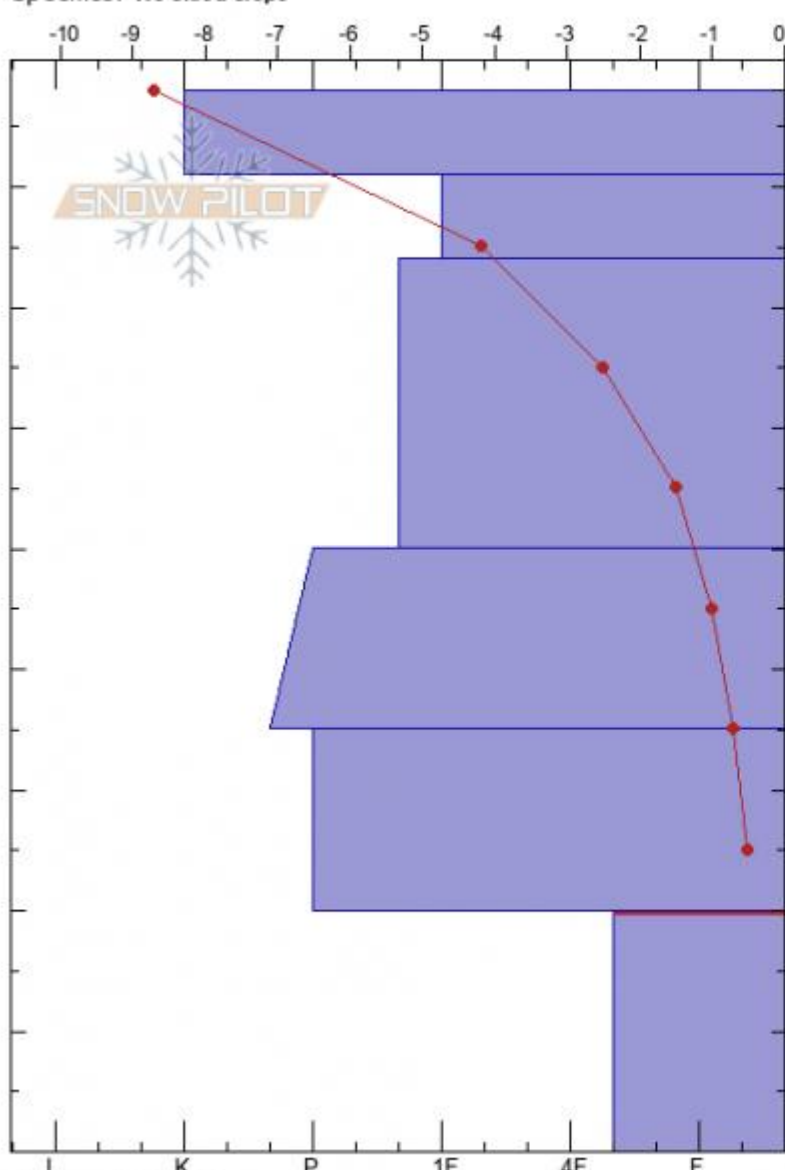

**Beehive Basin**  
**Madison Range-N**  
**MT**  
 Elevation: **8542 ft**  
 Aspect: **SW**  
 Specifics: **We skied slope**

**Zach Keskinen**  
**04/01/2021 - 10:45am**  
 Co-ord: **45.32256N, -111.38968W**  
 Slope Angle: **32°**  
 Wind Loading: **no**

Stability: **very\_good**  
 Air Temperature: **0.5°C**  
 Sky Cover: **CLR**  
 Precipitation: **NO**  
 Wind: **Calm**

HS: **88**    Layer Notes:  
 PF: **5**    20-0cm: **Problematic layer**

Form	Crystal Size	Moisture	$\rho$ kg/m <sup>3</sup>	Stability tests & Layer c
⊙⊙		D		
●	1	D		
○		D		
●	1	D		
○		D		
○ (B)	24	M		