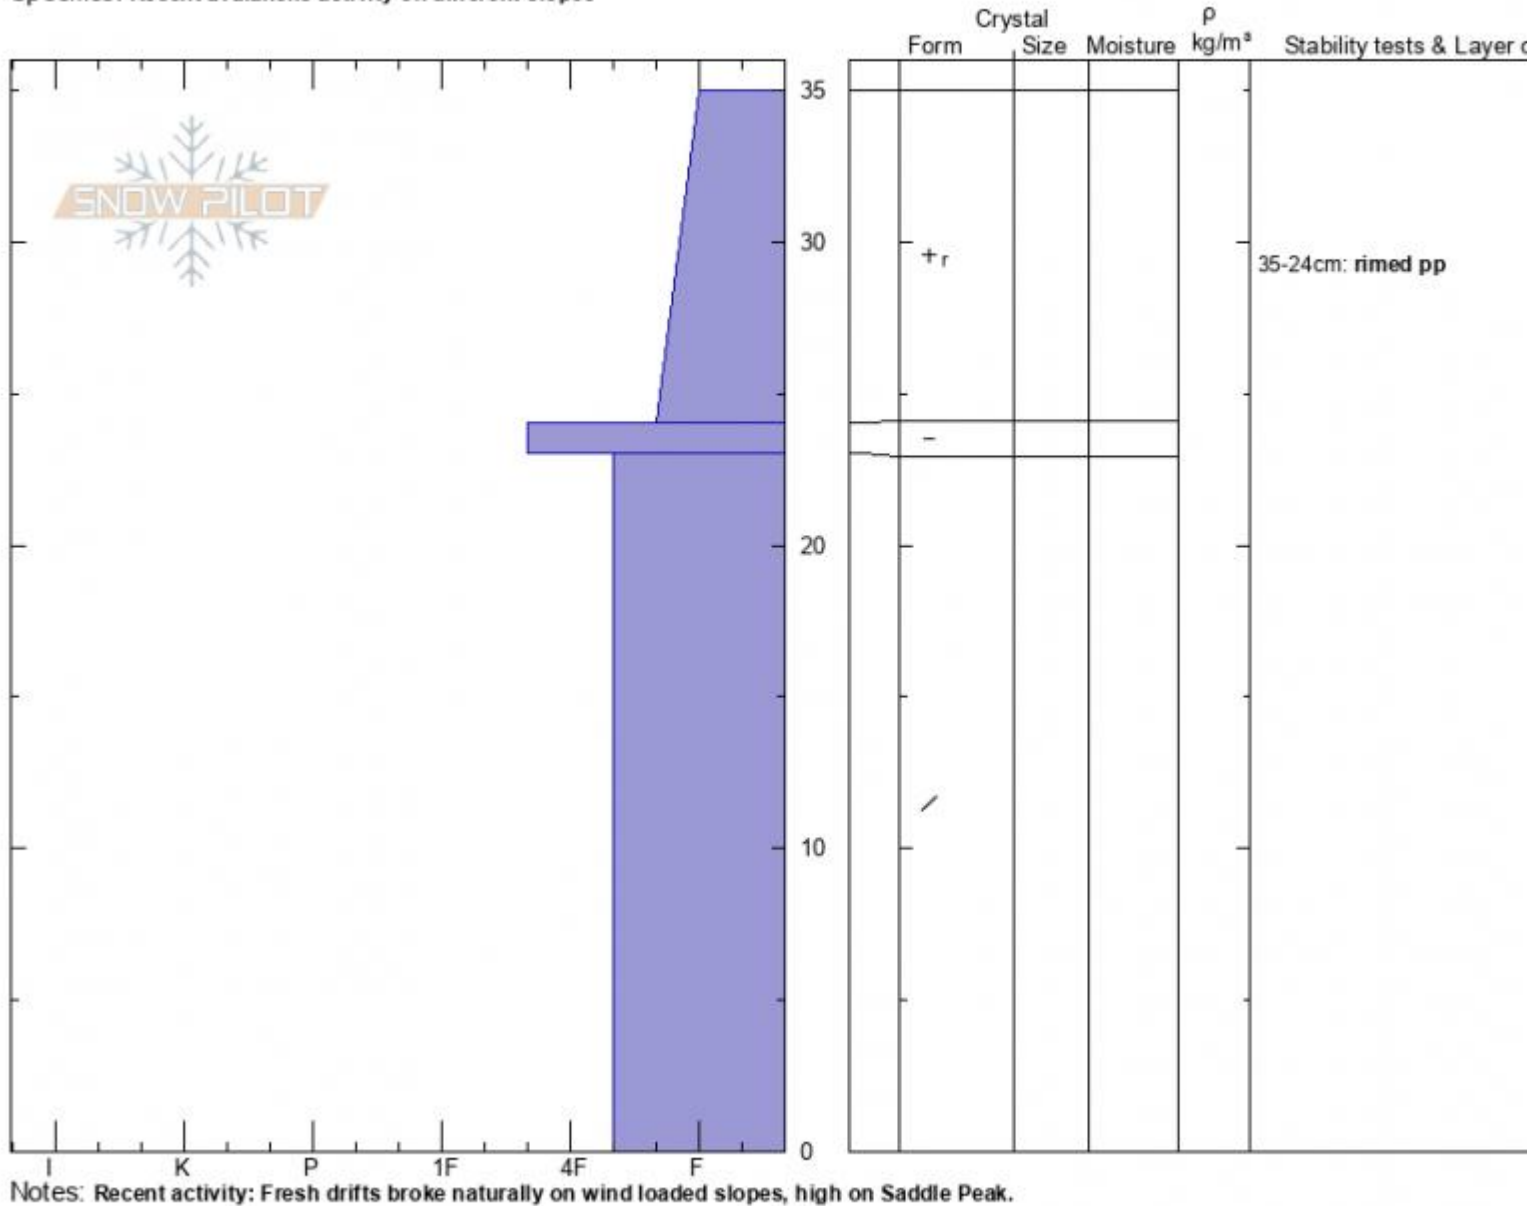

Lower Ramp Meadow
Bridger Range
MT
 Elevation: **7920 ft**
 Aspect: **180°**
 Specifics: **Recent avalanche activity on different slopes**

Alex Marienthal
11/10/2021 - 2:45pm
 Co-ord: **45.82908N, -110.92935W**
 Slope Angle: **10°**
 Wind Loading:

Stability: **Good**
 Air Temperature:
 Sky Cover: **SCT**
 Precipitation: **NO**
 Wind: **W Light Breeze**

HS: **35** Layer Notes:
 35-24cm: **rimed pp**

Advisory Region
 Bridger Range
 Longitude
 -110.93W
 Latitude
 45.83N
 Bridger Range, 2021-11-11