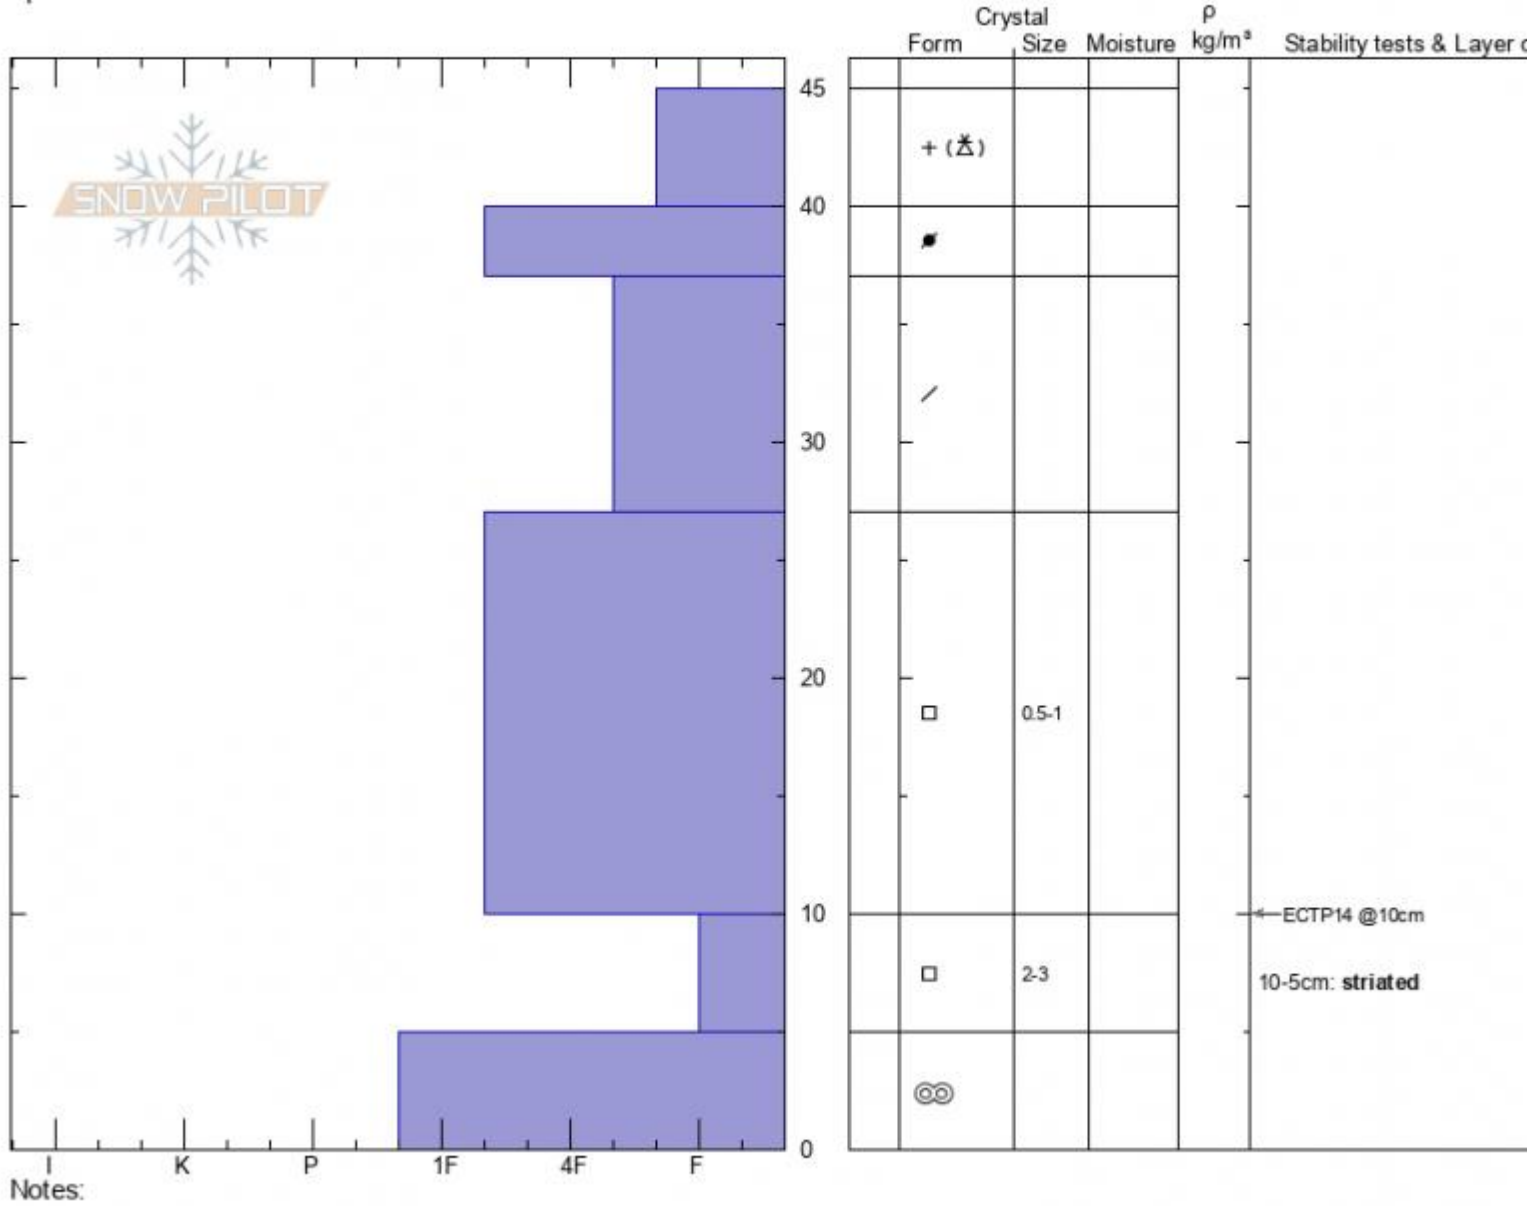

**WoodyRidge Hayden side**  
**Absaroka Range**  
**MT**  
 Elevation: **9805 ft**  
 Aspect: **70°**  
 Specifics:

Stability: **Poor**  
 Air Temperature:  
 Sky Cover: **OVC**  
 Precipitation: **S-1**  
 Wind: **W Moderate**

HS:**45**    Layer Notes:  
 10-5cm: **striated**  
 10-5cm: **Problematic layer**

Advisory Region  
 Cooke City  
 Longitude  
 -109.92W  
 Latitude  
 44.97N  
 Cooke City, 2021-11-20