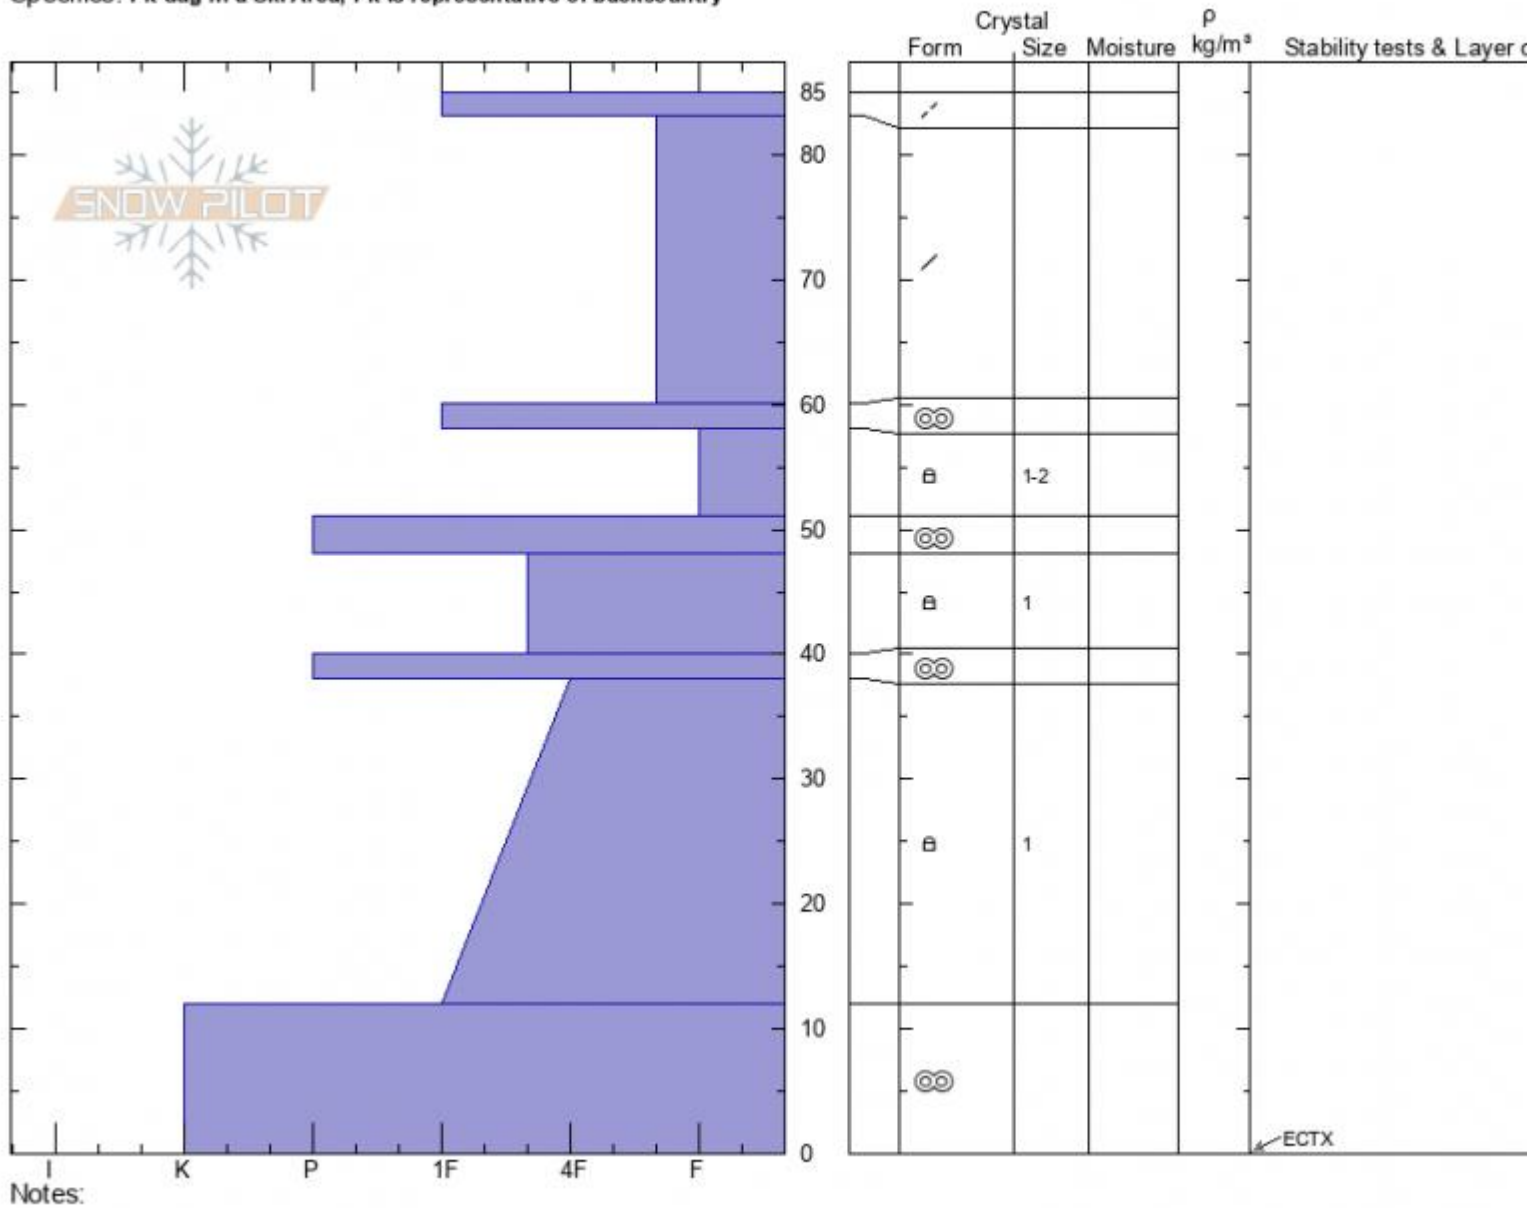

Bailout
Bridger Range
MT
Elevation: **7931 ft**
Aspect: **40°**
Specifics: Pit dug in a Ski Area; Pit is representative of backcountry

Dave Zinn
12/13/2021 - 12:15pm
Co-ord: **45.80239N, -110.92848W**
Slope Angle: **33°**
Wind Loading: **no**

Stability: **Very Good**   HS:**85**   Layer Notes:
Air Temperature:
Sky Cover: **BKN**
Precipitation: **NO**
Wind: **SW Calm**

Advisory Region
Bridger Range
Longitude
-110.92W
Latitude
45.82N
Bridger Range, 2021-12-13