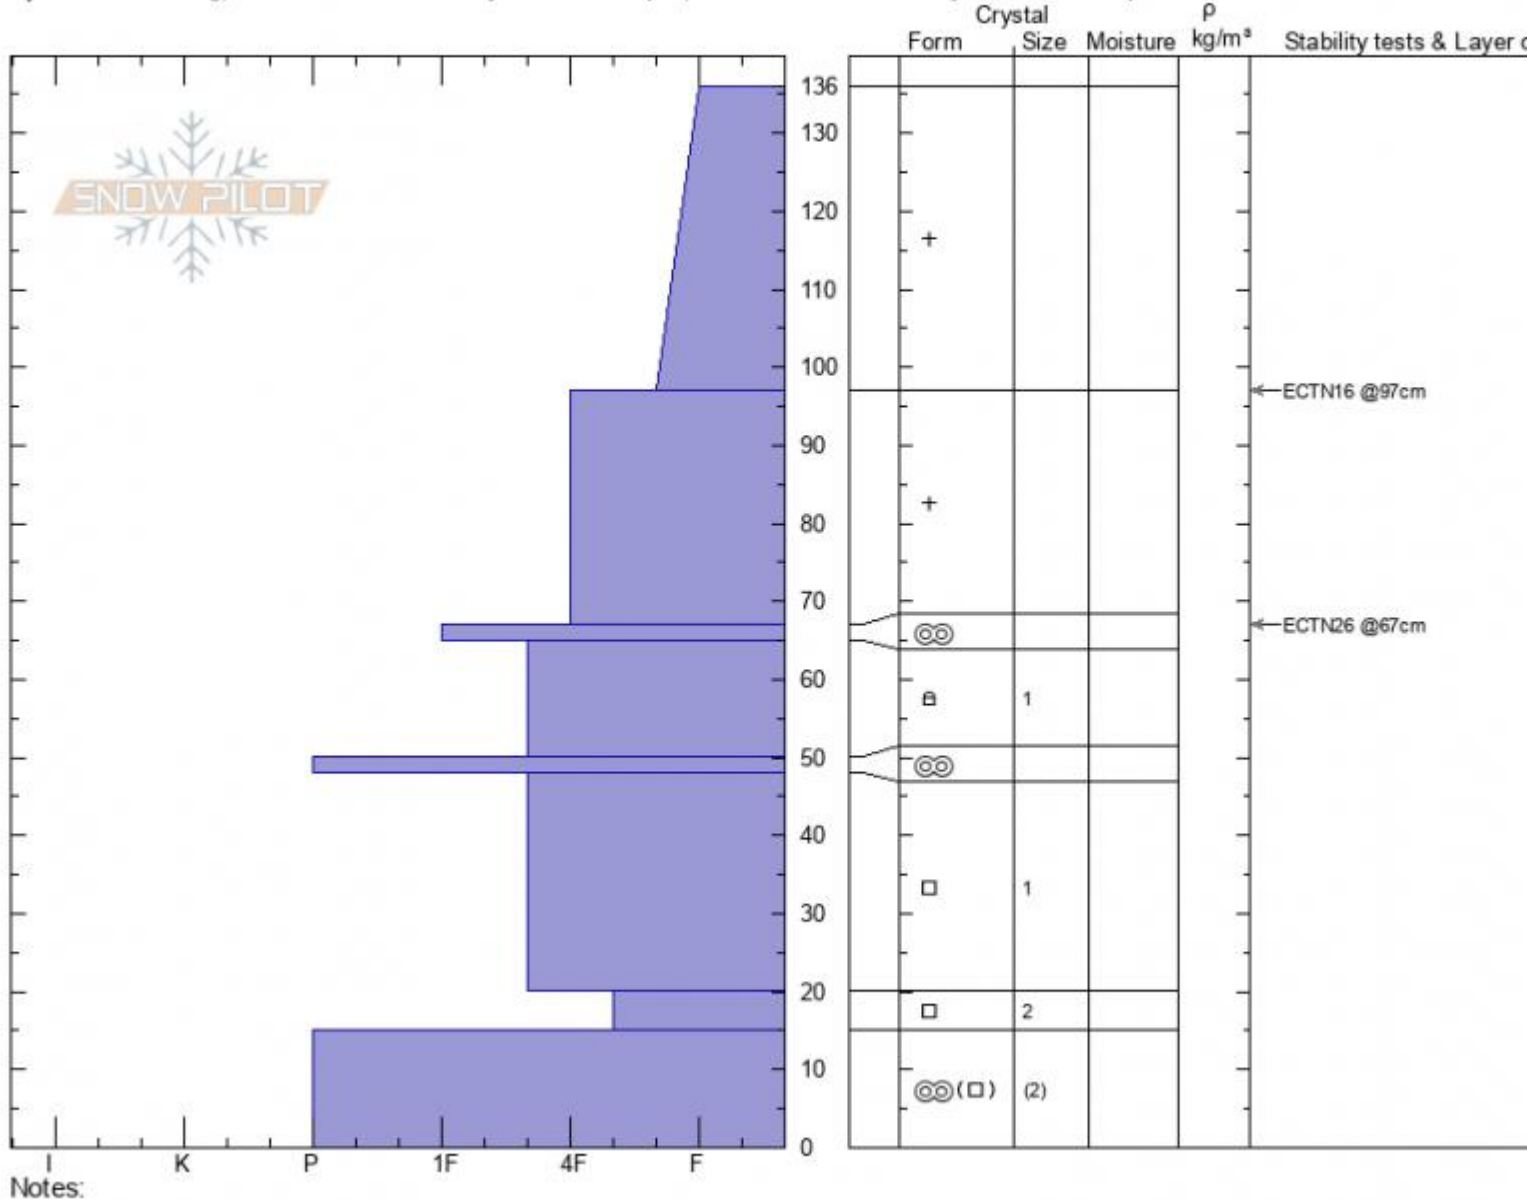

Otter Slide
Madison Range-S
MT

Elevation: **8969 ft**
 Aspect: **50°**

Dave Zinn
12/15/2021 - 1:30pm
 Co-ord: **44.94665N, -111.29953W**
 Slope Angle: **20°**
 Wind Loading: **no**

Stability: **Very Poor**
 Air Temperature:
 Sky Cover: **BKN**
 Precipitation: **S-1**
 Wind: **S Calm**

HS:**136** Layer Notes:
 PF:**100**

Specifics: Cracking; Recent avalanche activity on similar slopes; Recent avalanche activity on different slopes

Advisory Region
 Southern Madison
 Longitude
 -111.27W
 Latitude
 45.06N
 Southern Madison, 2021-12-15