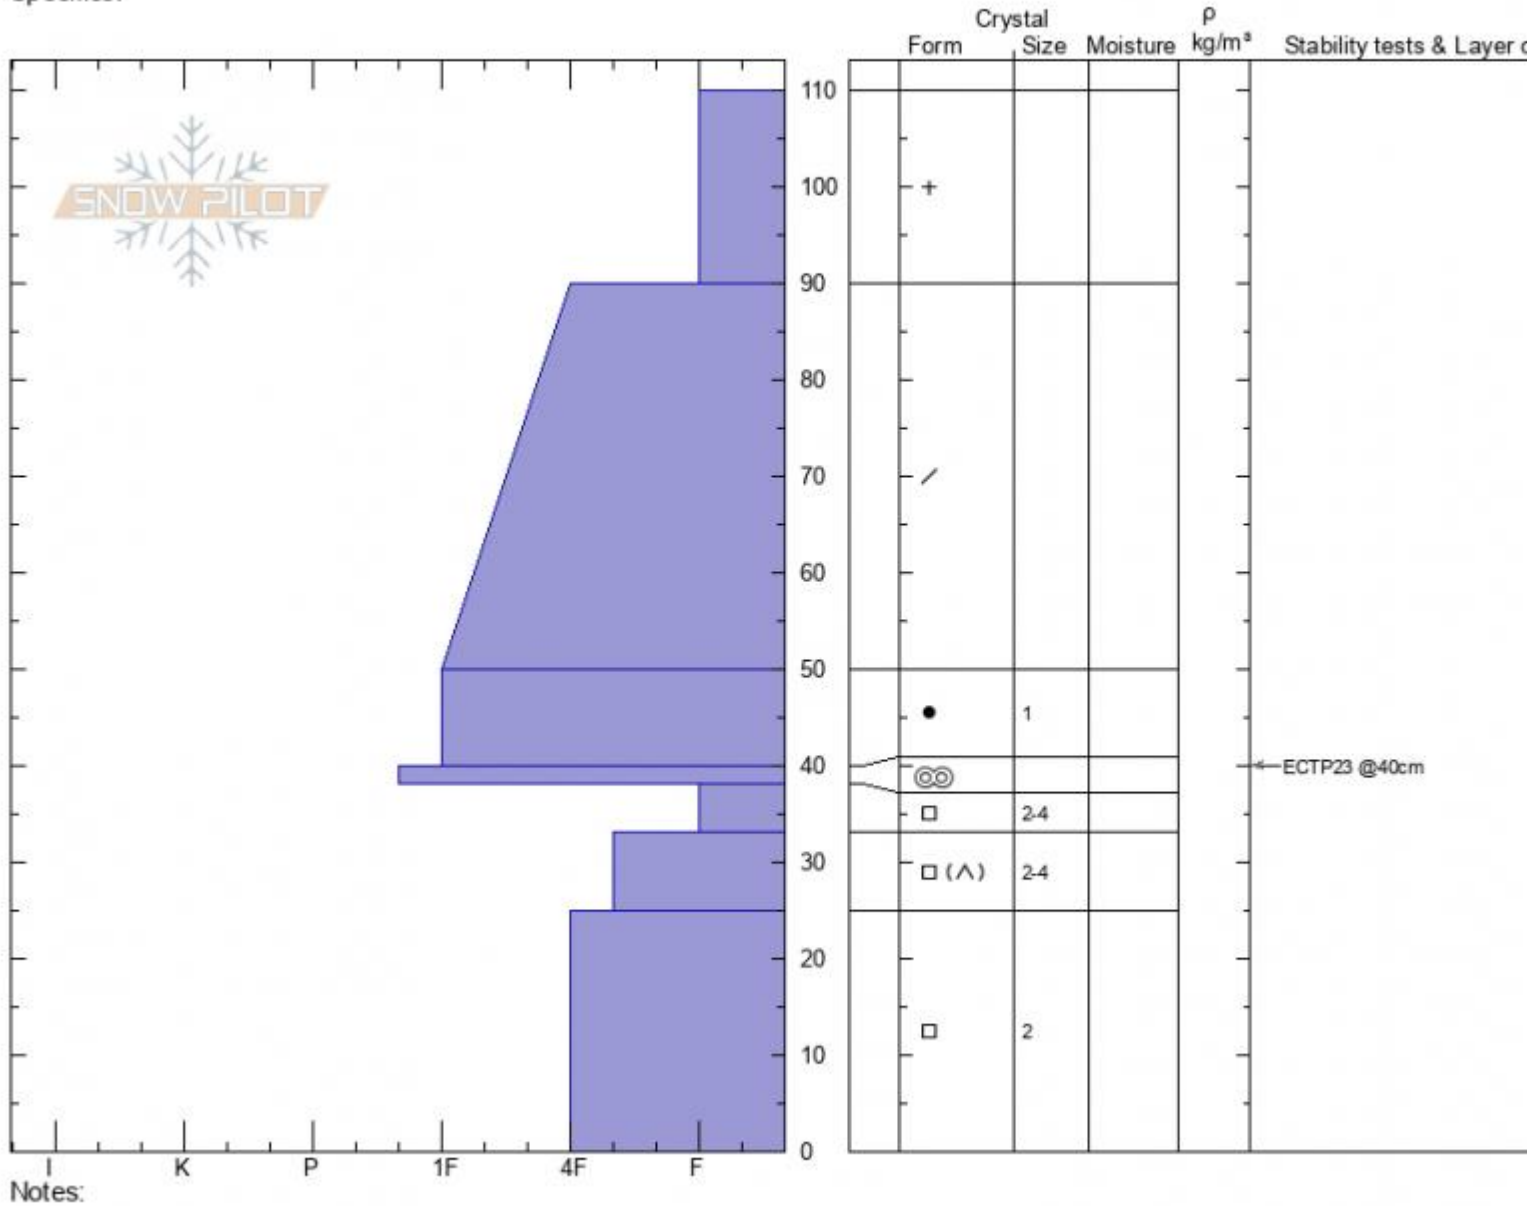

Lionhead, Ski Hill
Henry Mtns
MT
 Elevation: **8069 ft**
 Aspect: **65°**
 Specifics:

Alex Marienthal
12/20/2021 - 10:45am
 Co-ord: **44.70344N, -111.29721W**
 Slope Angle: **28°**
 Wind Loading:

Stability: **Fair**
 Air Temperature: **-4.5°C**
 Sky Cover: **BKN**
 Precipitation: **NO**
 Wind: **W Calm**

HS: **110** Layer Notes:
 PF: **60** 40-38cm: **Problematic layer**
 PS: **17**

Advisory Region
 Lionhead Range
 Longitude
 -111.32W
 Latitude
 44.71N
 Lionhead Range, 2021-12-20