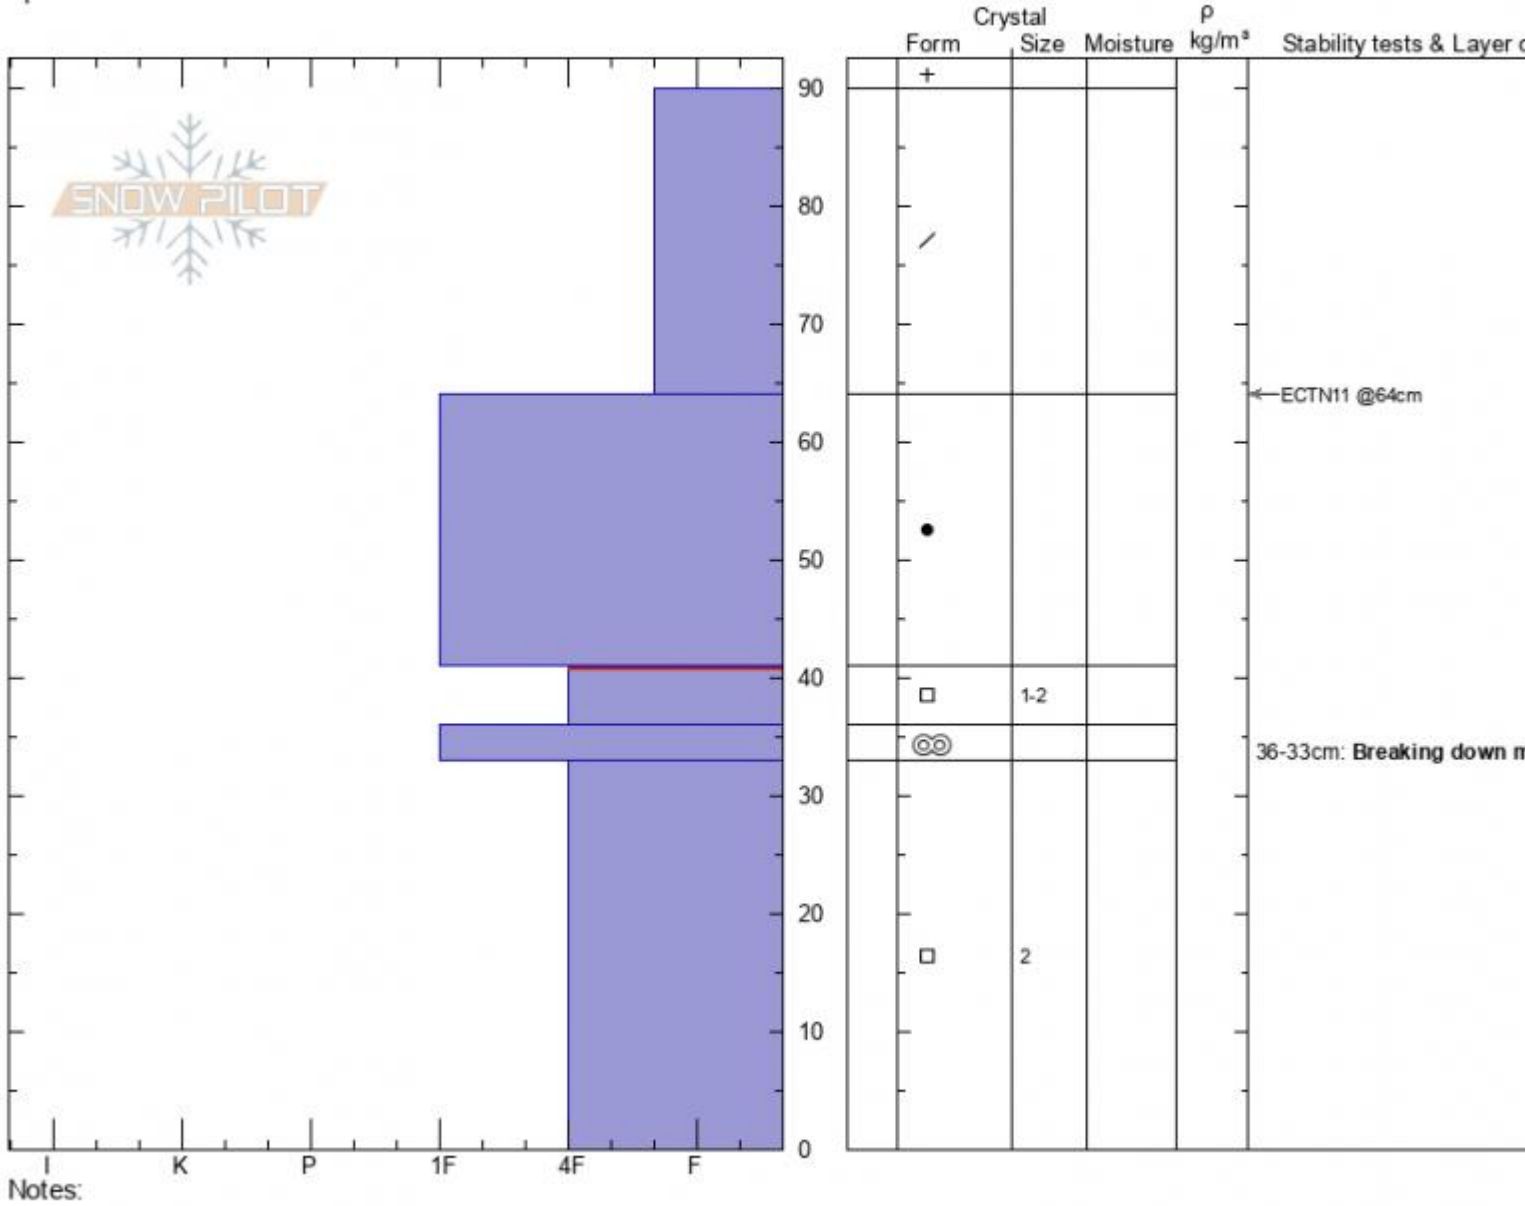

Lower Rasta Profile
Cooke City
MT
 Elevation: **9735 ft**
 Aspect: **185°**
 Specifics:

Dave Zinn
12/19/2021 - 2:30pm
 Co-ord: **45.07014N, -109.94447W**
 Slope Angle: **25°**
 Wind Loading: **no**

Stability: **Very Good**
 Air Temperature:
 Sky Cover: **OVC**
 Precipitation: **S1**
 Wind: **SW Moderate**

HS:90

Layer Notes:
 41-36cm: **Problematic layer**
 36-33cm: **Breaking down melt-f**

Advisory Region
 Cooke City
 Longitude
 -109.95W
 Latitude
 45.07N
 Cooke City, 2021-12-21