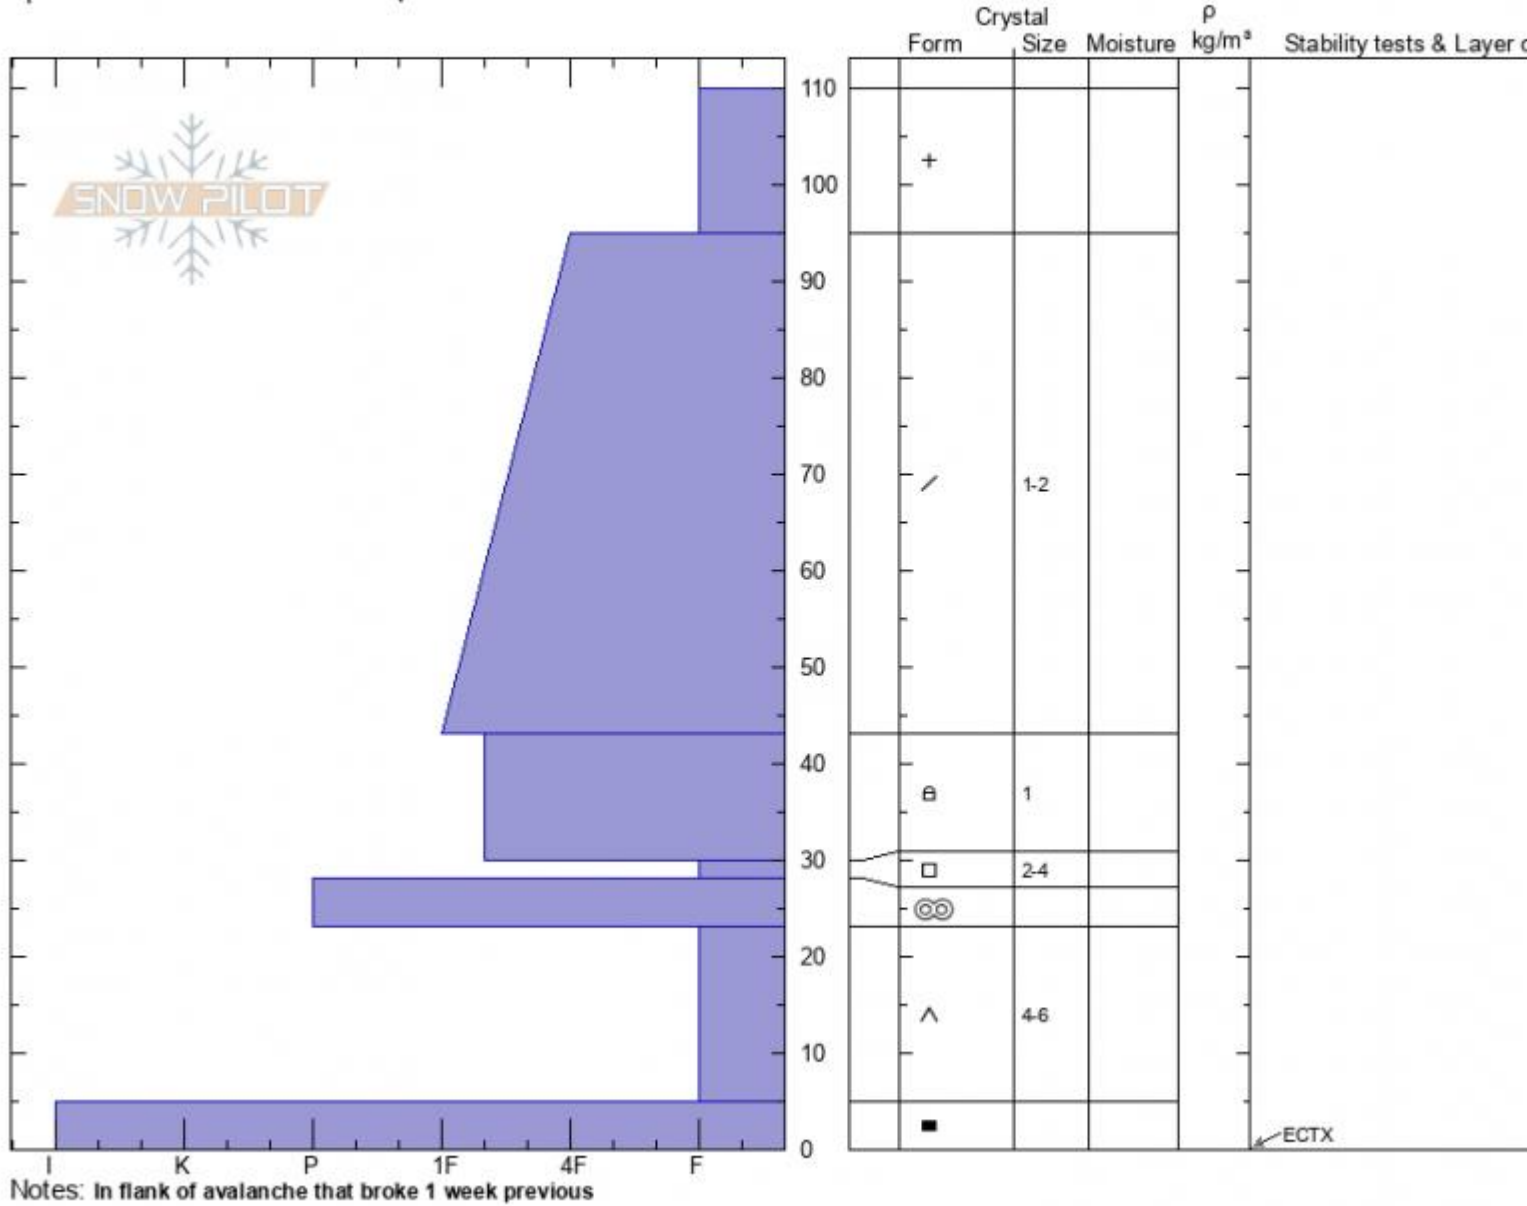

**Tepee Basin**  
**Madison Range-S**  
**MT**  
 Elevation: **9000 ft**  
 Aspect: **105°**  
 Specifics: **Snowmobile tracks on slope**

**Ian Hoyer**  
**12/22/2021 - 12:00pm**  
 Co-ord: **44.91351N, -111.17720W**  
 Slope Angle: **32°**  
 Wind Loading: **no**

Stability: **Good**  
 Air Temperature:  
 Sky Cover: **OVC**  
 Precipitation: **NO**  
 Wind: **Calm**

HS: **110** Layer Notes:  
 PF: **30** 23-5cm: **Problematic layer**

Advisory Region  
 Southern Madison  
 Longitude  
 -111.19W  
 Latitude  
 44.90N

**Avalanche Details:** [Many small avalanches in Tepee Basin](#)  
 Southern Madison, 2021-12-22