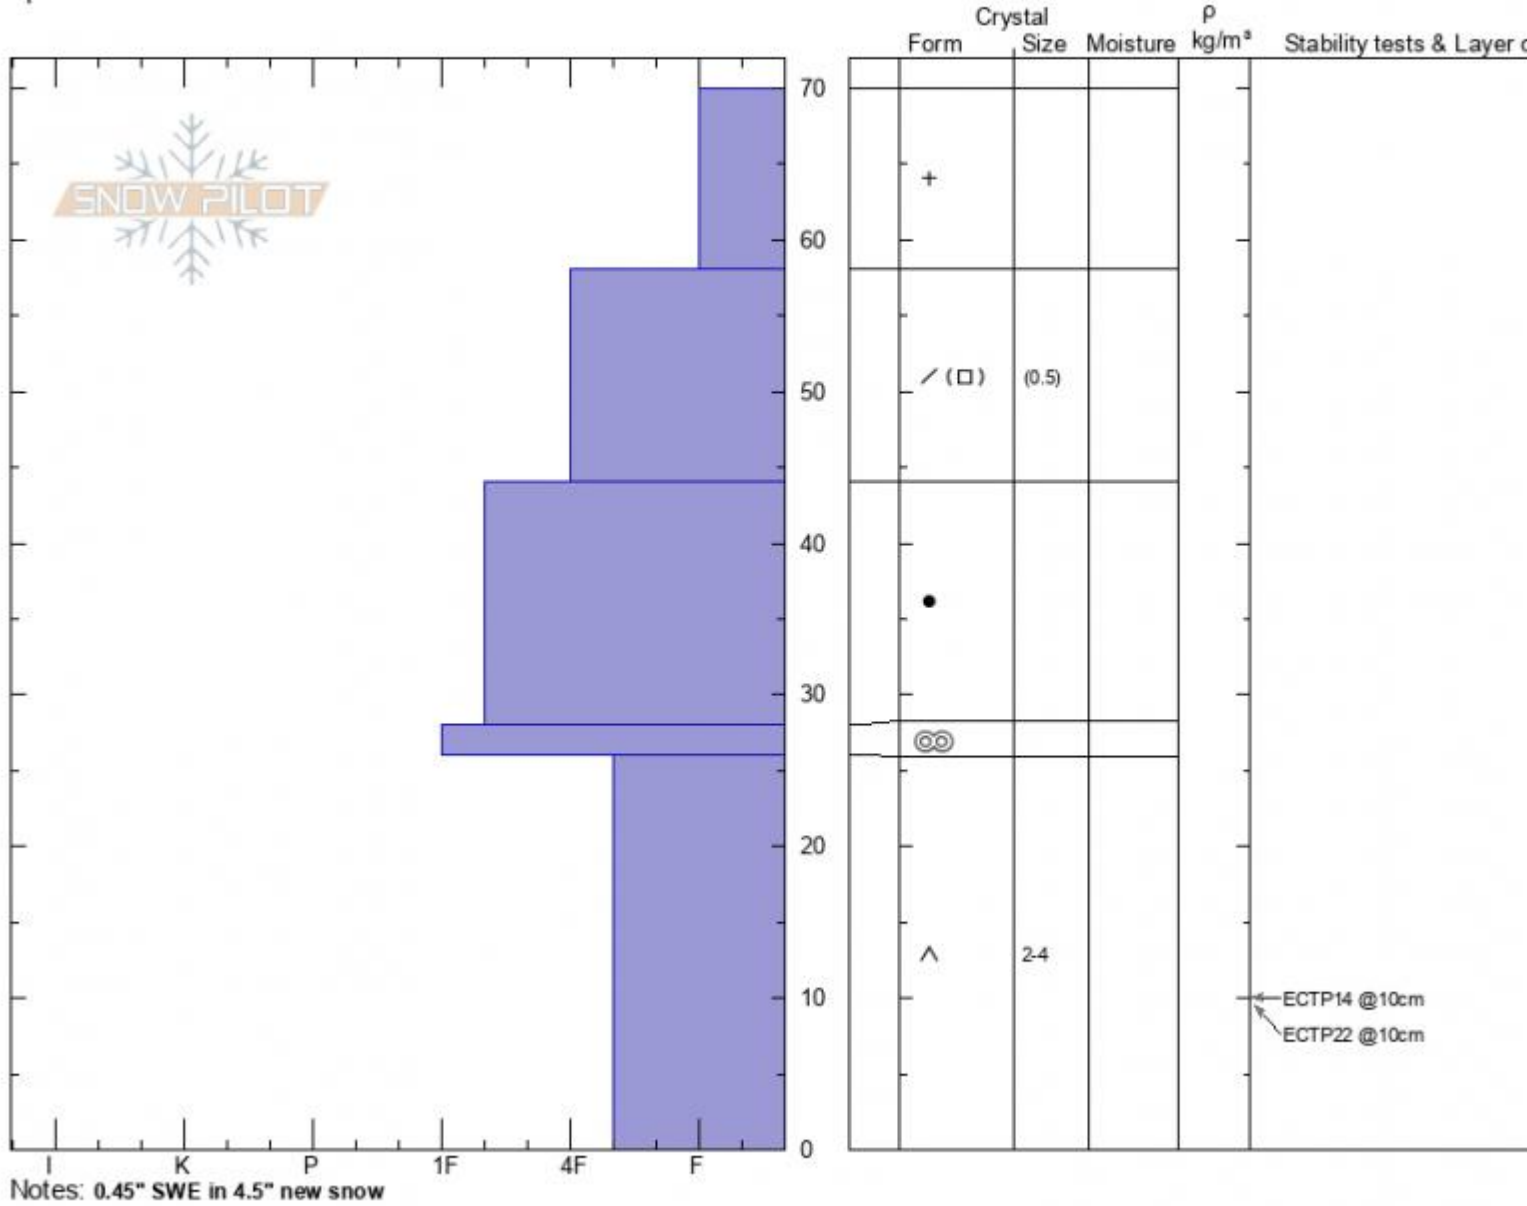

Wilderness Boundary  
 Madison Range-S  
 MT  
 Elevation: 8800 ft  
 Aspect: 210°  
 Specifics:

Ian Hoyer  
 12/24/2021 - 11:00am  
 Co-ord: 44.97708N, -111.35908W  
 Slope Angle: 17°  
 Wind Loading: no

Stability: Fair  
 Air Temperature:  
 Sky Cover: OVC  
 Precipitation: S-1  
 Wind: S Light Breeze

HS:70  
 Layer Notes:  
 26-0cm: Problematic layer

Advisory Region  
 Southern Madison  
 Longitude  
 -111.27W  
 Latitude  
 45.06N  
 Southern Madison, 2021-12-24