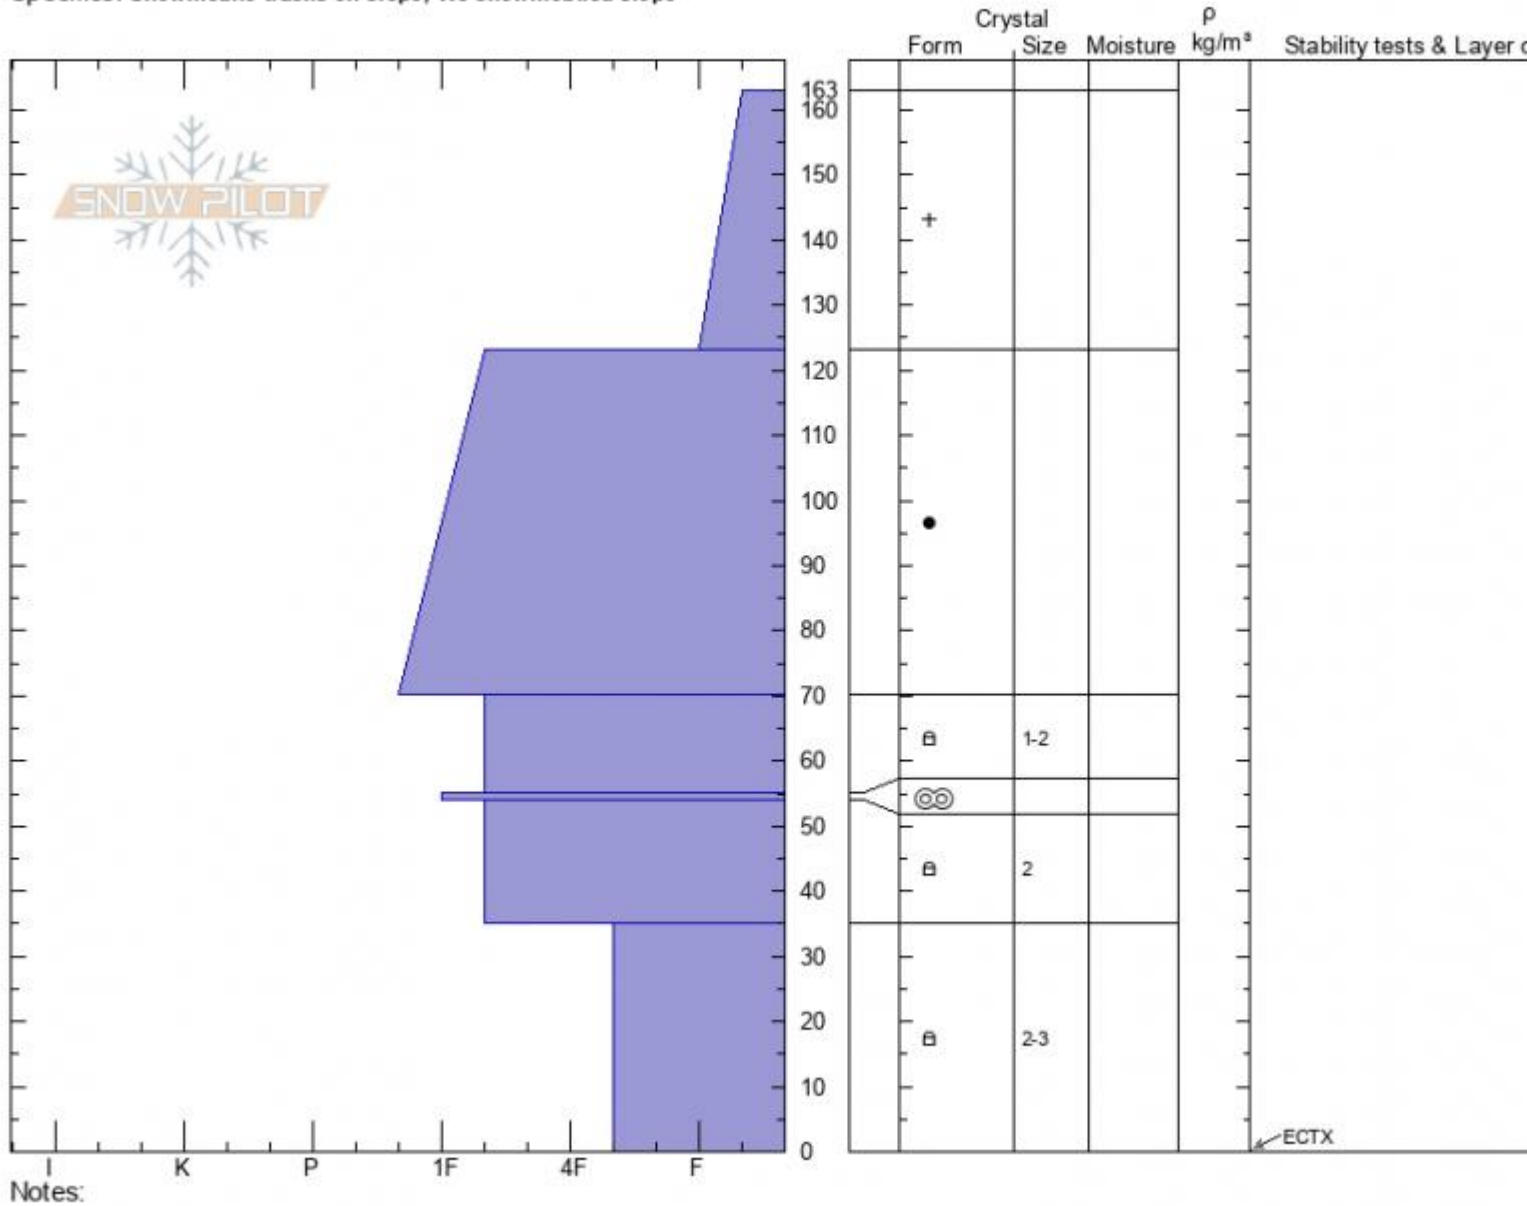

Sage Basin  
 Madison Range-S  
 MT  
 Elevation: 9000 ft  
 Aspect: 25°  
 Specifics: Snowmobile tracks on slope; We snowmobiled slope

Ian Hoyer  
 12/24/2021 - 12:00pm  
 Co-ord: 44.94676N, -111.30060W  
 Slope Angle: 28°  
 Wind Loading: previous

Stability: Fair  
 Air Temperature:  
 Sky Cover: OVC  
 Precipitation: S-1  
 Wind: Calm

HS:163 Layer Notes:  
 35-0cm: Problematic layer

Advisory Region  
 Southern Madison  
 Longitude  
 -111.27W  
 Latitude  
 45.06N  
 Southern Madison, 2021-12-24