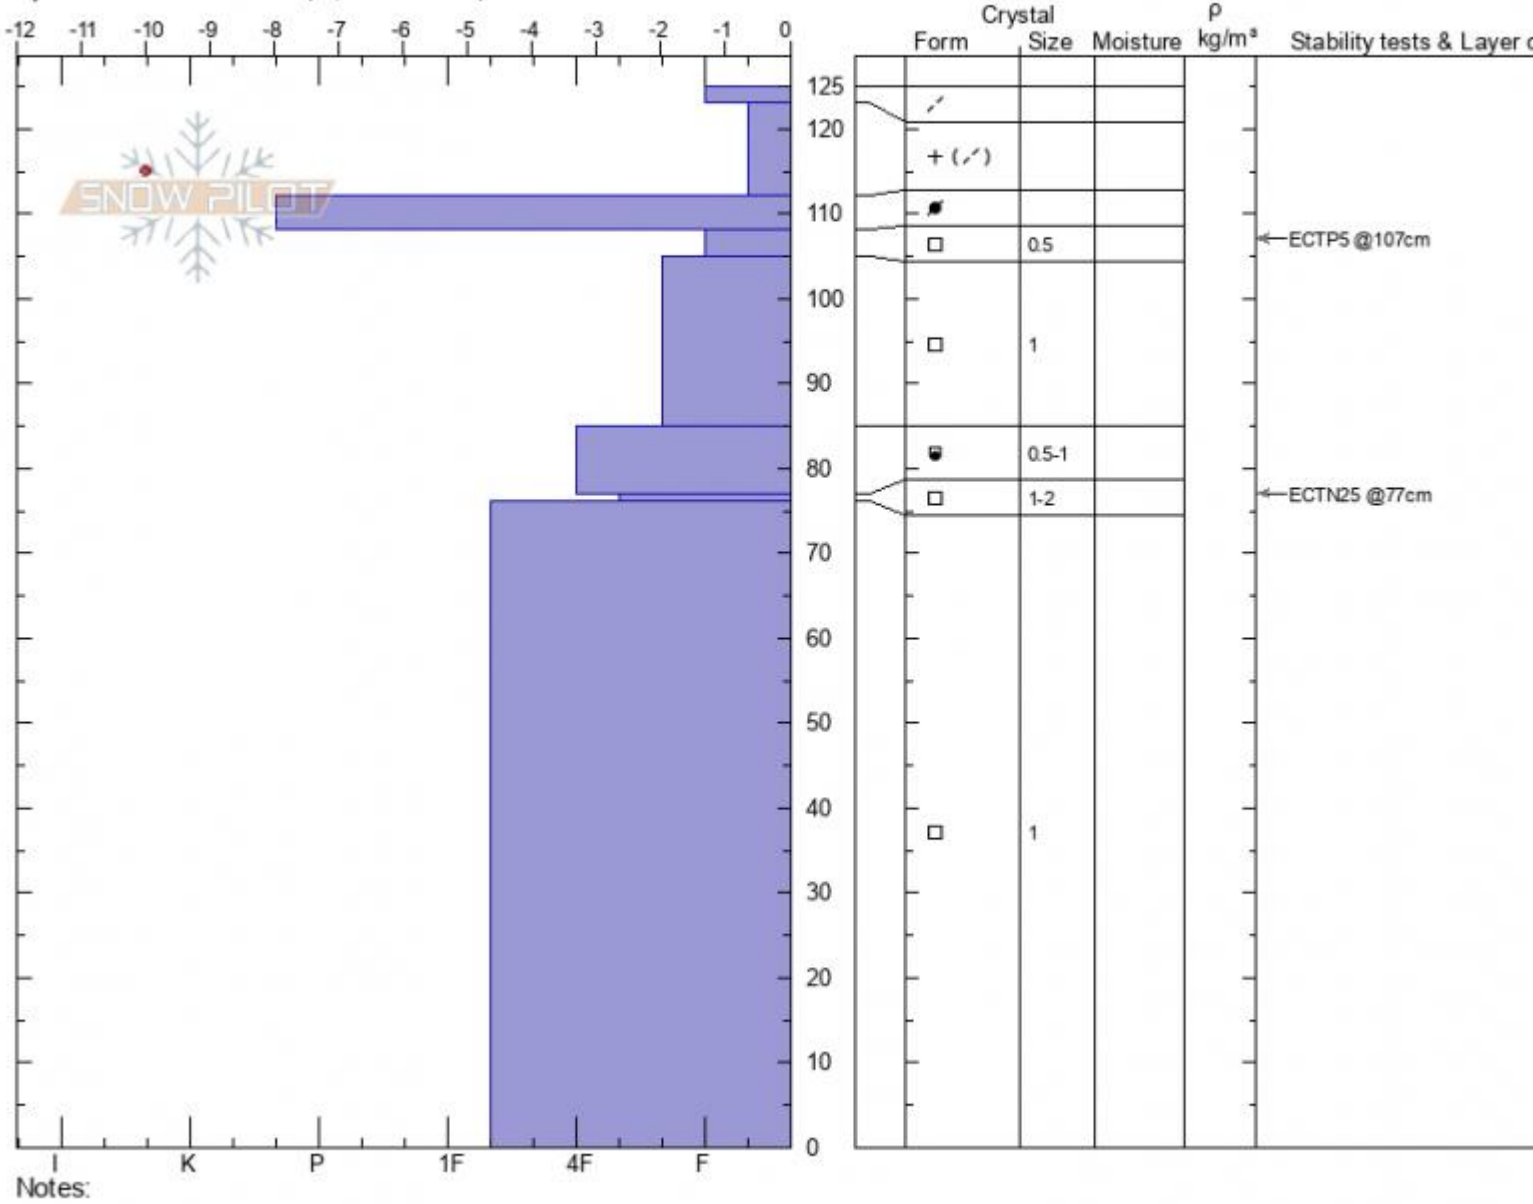

Football Field  
 Bridger Range  
 MT  
 Elevation: 8370 ft  
 Aspect: 100°  
 Specifics: Ski tracks on slope; We skied slope

Alex Marienthal  
 01/01/2022 - 11:15am  
 Co-ord: 45.79789N, -110.93296W  
 Slope Angle: 35°  
 Wind Loading: previous

Stability: Fair  
 Air Temperature: -17°C  
 Sky Cover: CLR  
 Precipitation: NO  
 Wind: W Calm

HS:125 Layer Notes:  
 108-105cm: Problematic layer

Advisory Region  
 Bridger Range  
 Longitude  
 -110.94W  
 Latitude  
 45.79N  
 Bridger Range, 2022-01-01