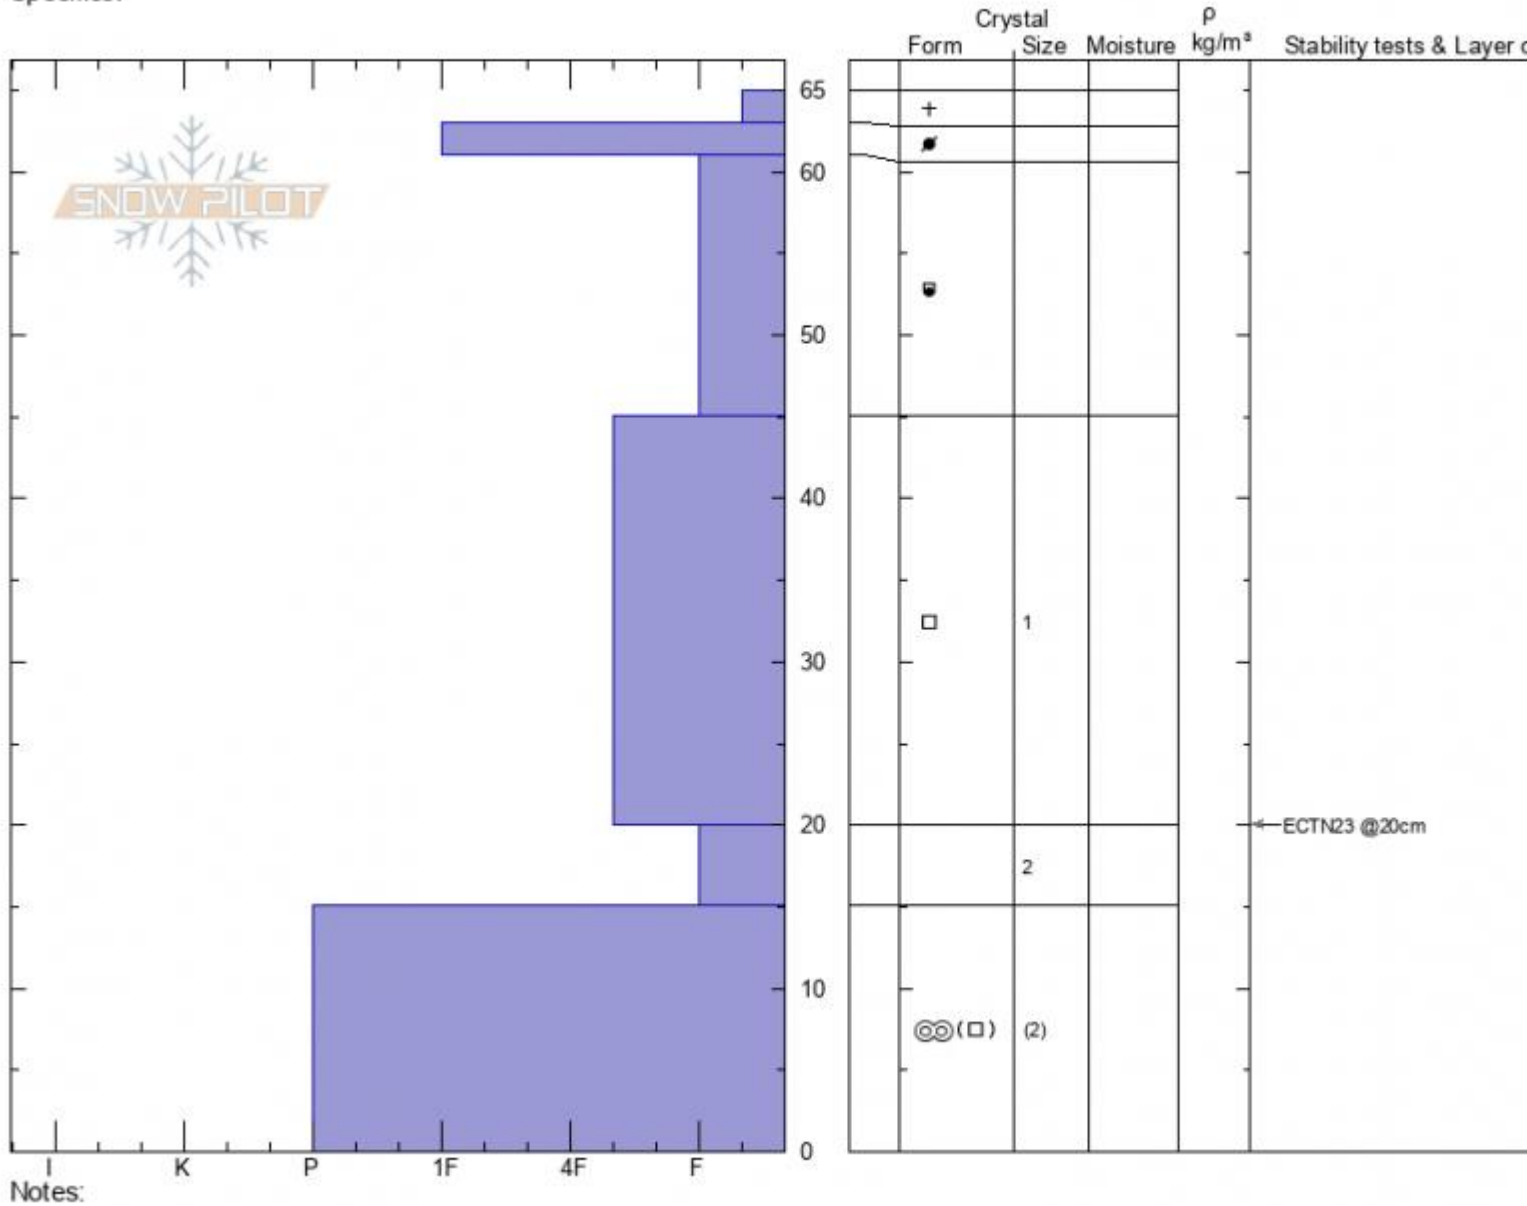

Mt Ellis N of Saddle
Gallatin Range-N
MT
 Elevation: **7098 ft**
 Aspect: **85°**
 Specifics:

Ian Hoyer
01/04/2022 - 12:00pm
 Co-ord: **45.59273N, -110.96123W**
 Slope Angle: **28°**
 Wind Loading: **no**

Stability: **Good**
 Air Temperature:
 Sky Cover: **OVC**
 Precipitation: **S-1**
 Wind: **Calm**

HS: **65** Layer Notes:
 PF: **65** 20-15cm: **Problematic layer**

Advisory Region
 Northern Gallatin
 Longitude
 -110.96W
 Latitude
 45.58N
 Northern Gallatin, 2022-01-06