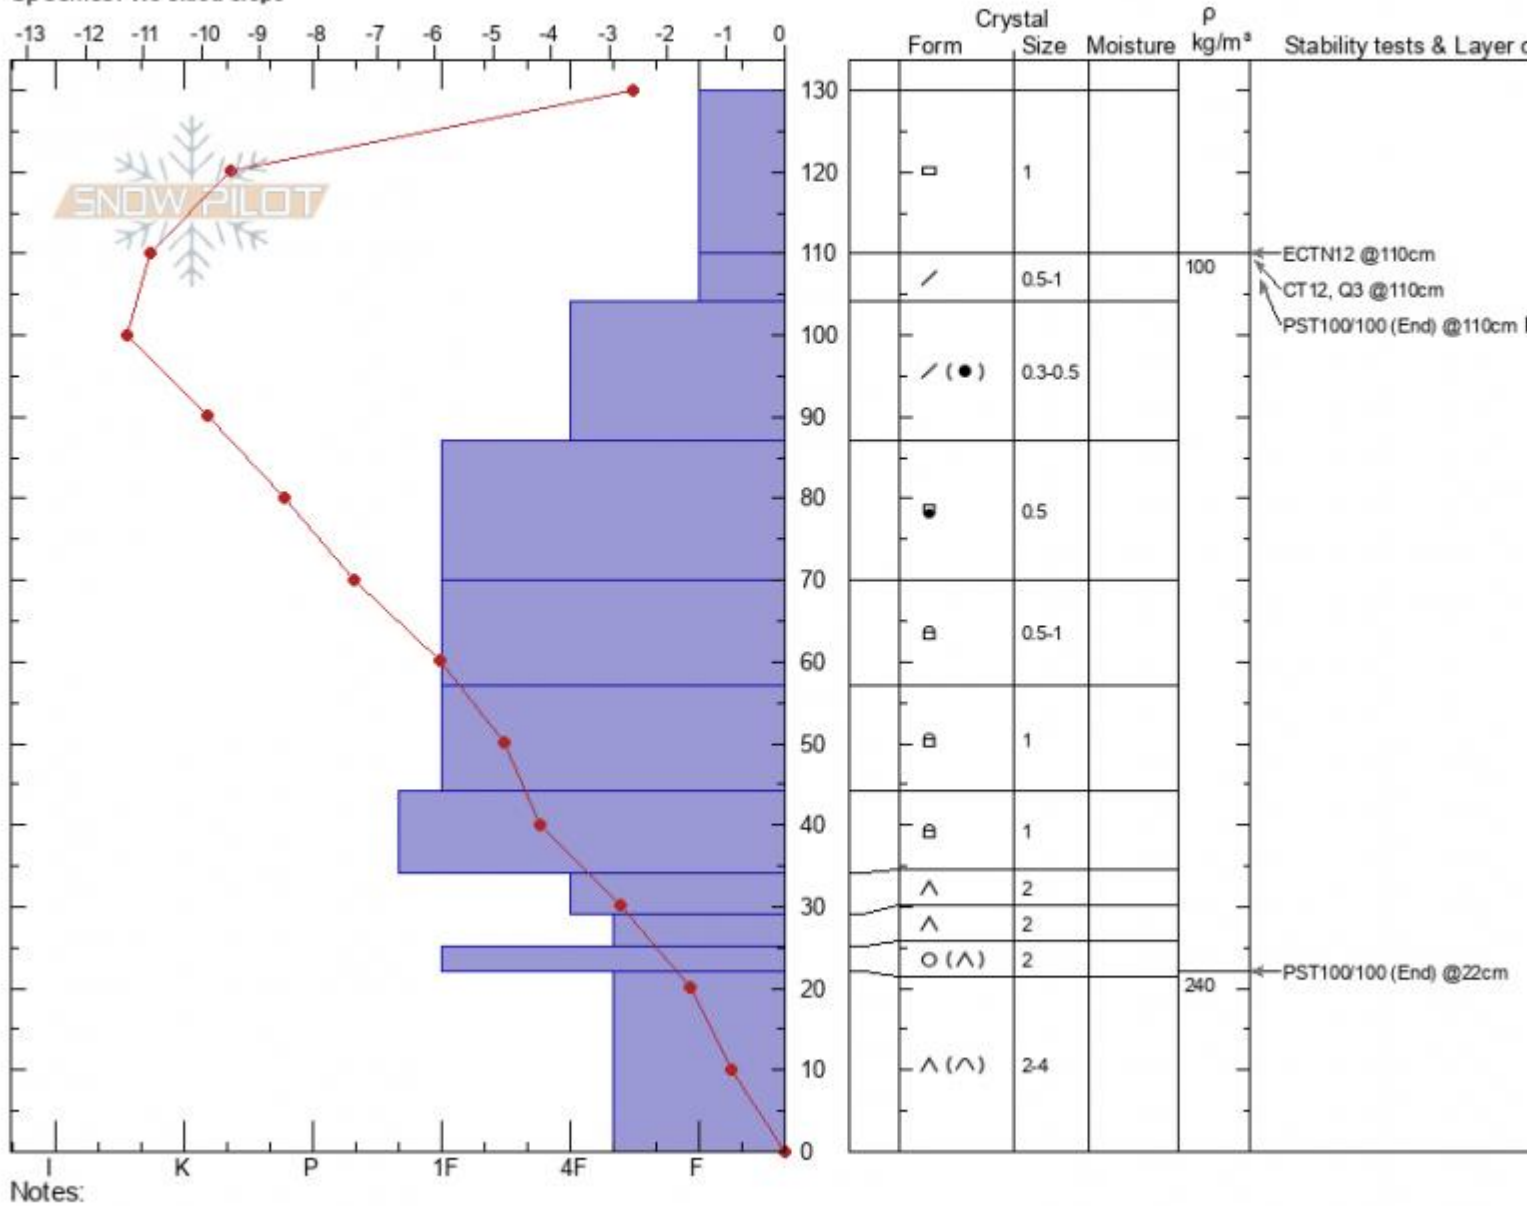

**Bacon Rind Skillet  
Madison Range-S  
MT**

Elevation: **8789 ft**  
Aspect: **90°**  
Specifics: **We skied slope**

**Erika Birkeland**  
**01/06/2022 - 11:30am**  
Co-ord: **44.96778N, -111.09723W**  
Slope Angle: **26°**  
Wind Loading:

Stability: **HS:130**  
Air Temperature: **-3.2°C**  
Sky Cover: **OVC**  
Precipitation: **S-1**  
Wind: **Calm**

Layer Notes:

Advisory Region  
Southern Madison  
Longitude  
-111.10W  
Latitude  
44.96N  
Southern Madison, 2022-01-07