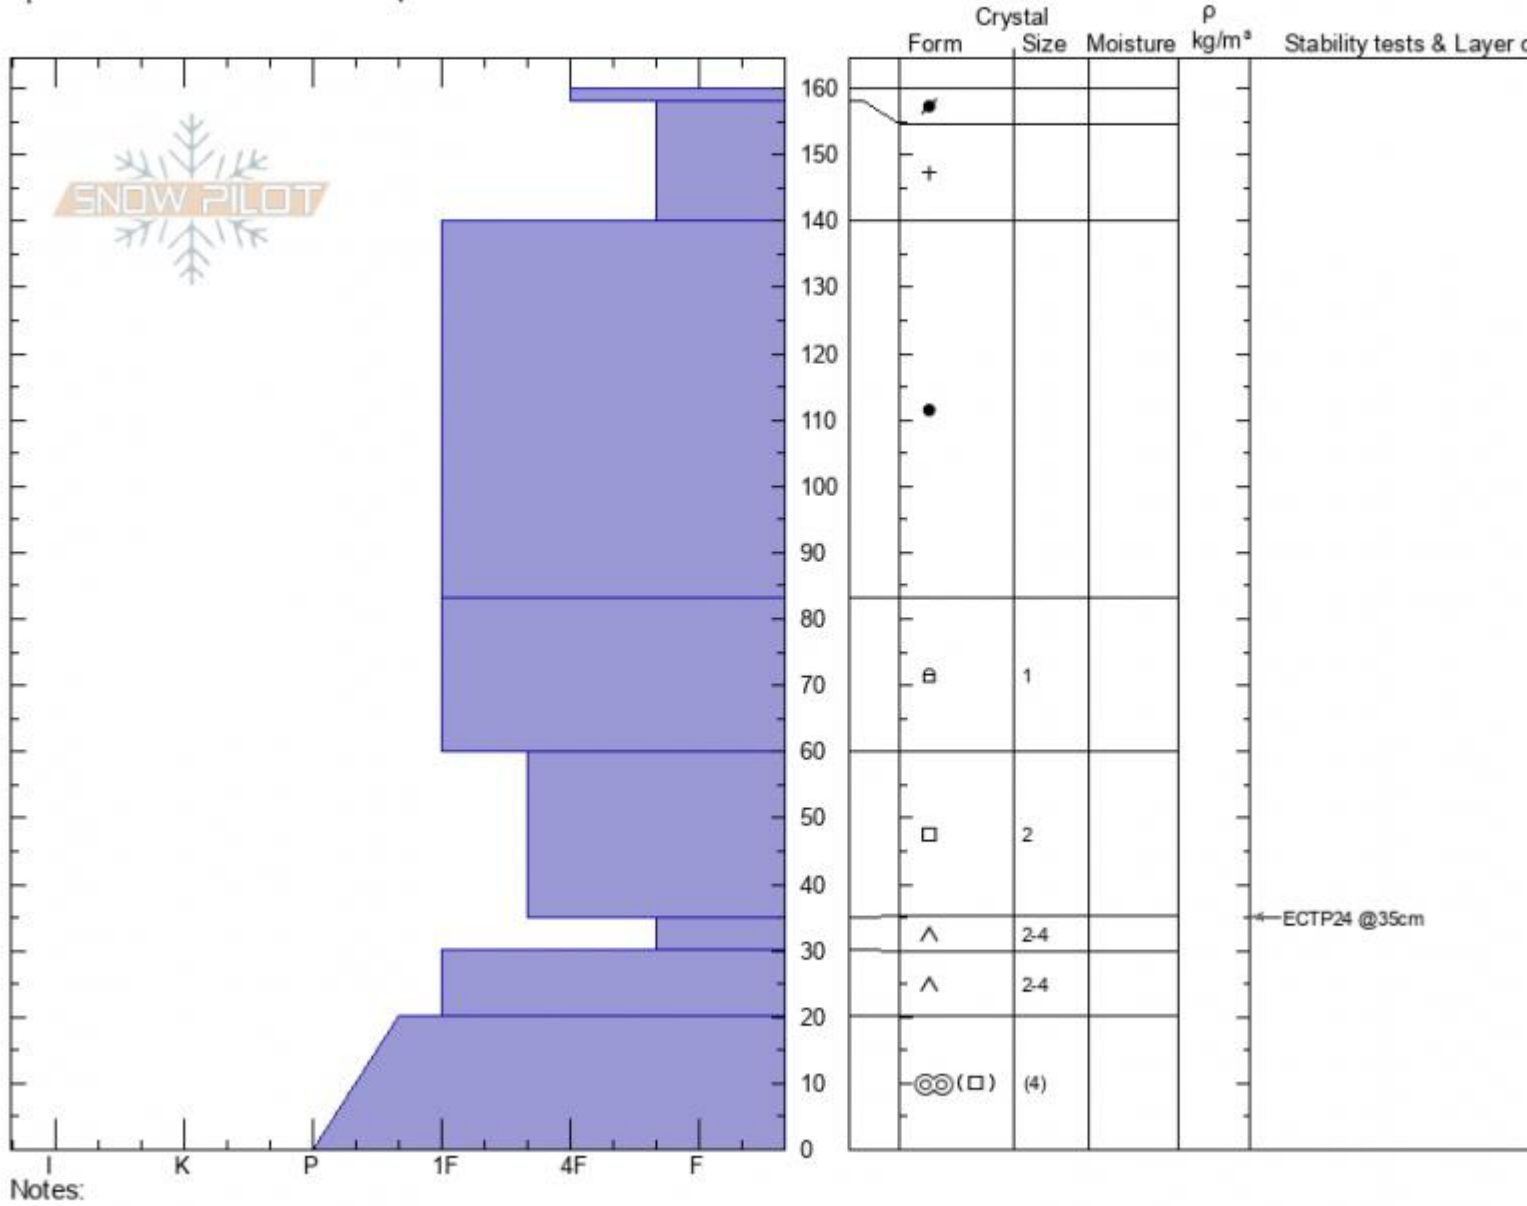

**Watkins Creek**  
**Lionhead Range**  
**MT**  
 Elevation: **8812 ft**  
 Aspect: **30°**  
 Specifics: **Snowmobile tracks on slope**

**Ian Hoyer**  
**01/11/2022 - 1:15pm**  
 Co-ord: **44.73407N, -111.34765W**  
 Slope Angle: **38°**  
 Wind Loading: **no**

Stability: **Good**  
 Air Temperature:  
 Sky Cover: **OVC**  
 Precipitation: **NO**  
 Wind: **Calm**

HS: **160**    Layer Notes:  
 PF: **50**    35-30cm: **Problematic layer**

Advisory Region  
 Lionhead Range  
 Longitude  
 -111.32W  
 Latitude  
 44.71N  
 Lionhead Range, 2022-01-11