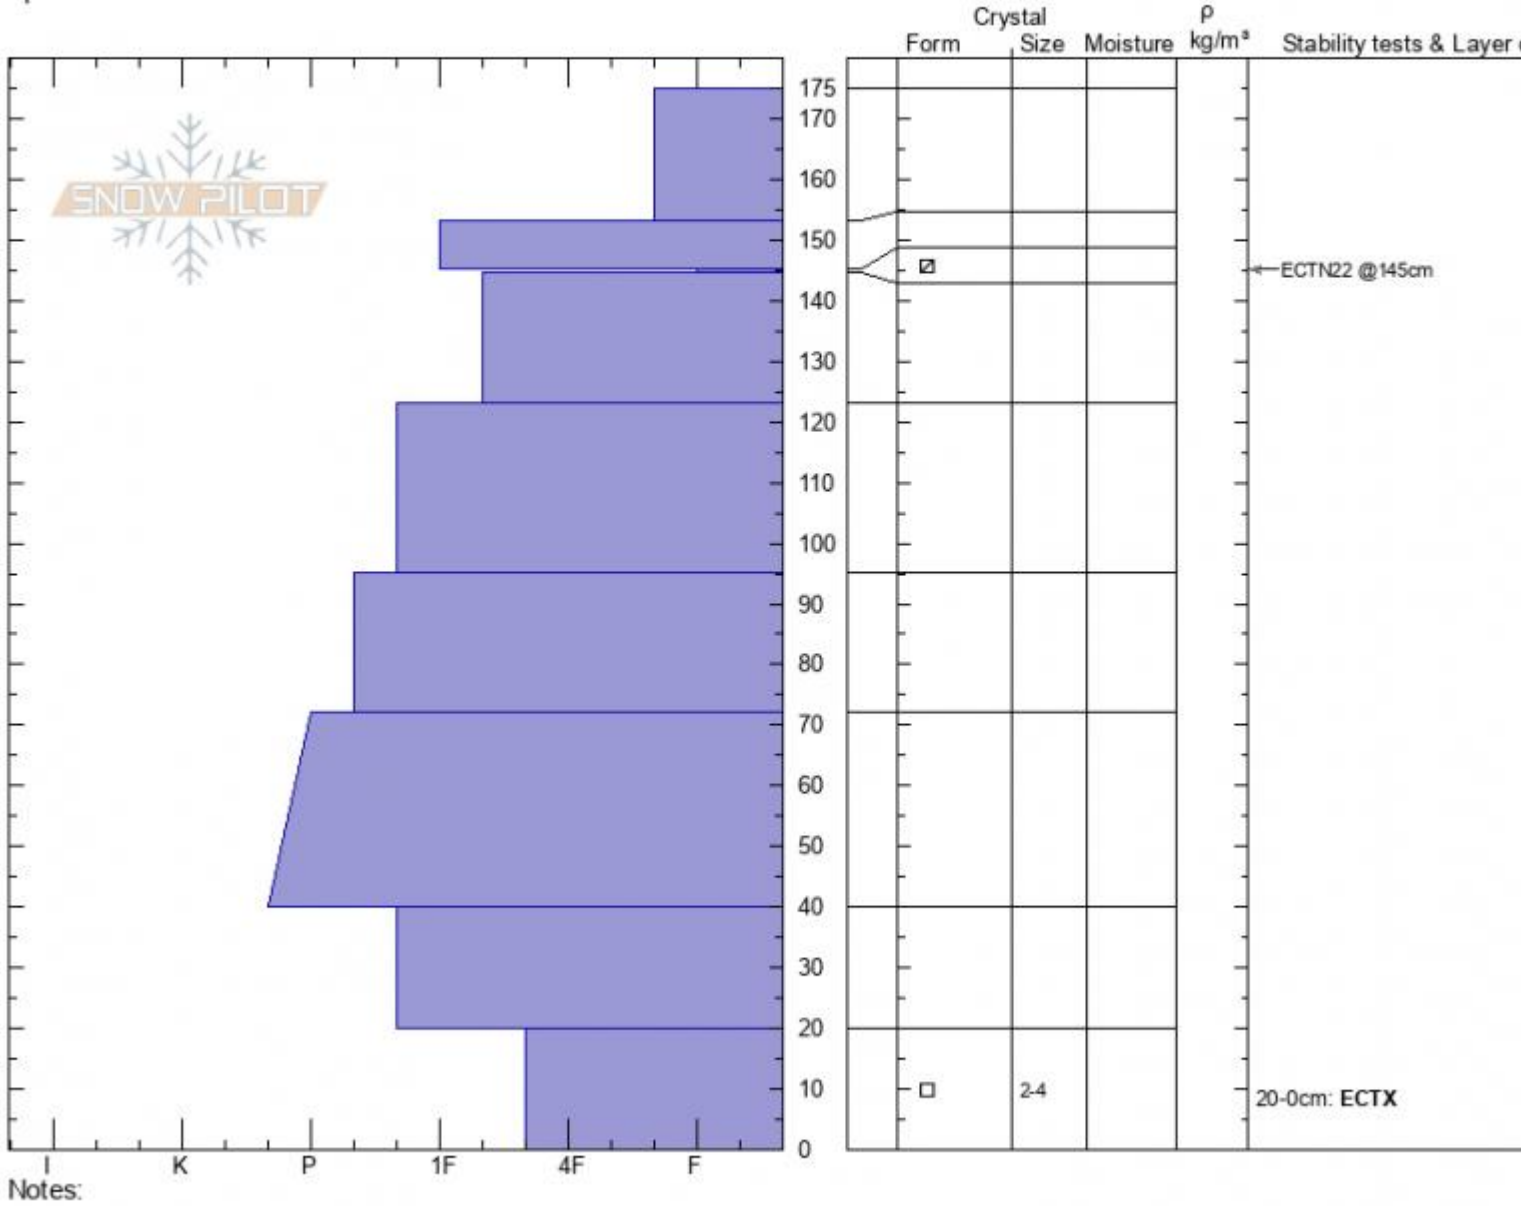

Marge's  
 Lionhead Range  
 MT  
 Elevation: 9000 ft  
 Aspect: 45°  
 Specifics:

Ian Hoyer  
 01/11/2022 - 2:30pm  
 Co-ord: 44.71662N, -111.31890W  
 Slope Angle: 30°  
 Wind Loading: previous

Stability: **Good**  
 Air Temperature:  
 Sky Cover: **OVC**  
 Precipitation: **NO**  
 Wind: **E Light Breeze**

HS:175 Layer Notes:  
 PF: 30 145-144.5cm: Problematic layer  
 20-0cm: ECTX

Advisory Region  
 Lionhead Range  
 Longitude  
 -111.32W  
 Latitude  
 44.71N  
 Lionhead Range, 2022-01-11