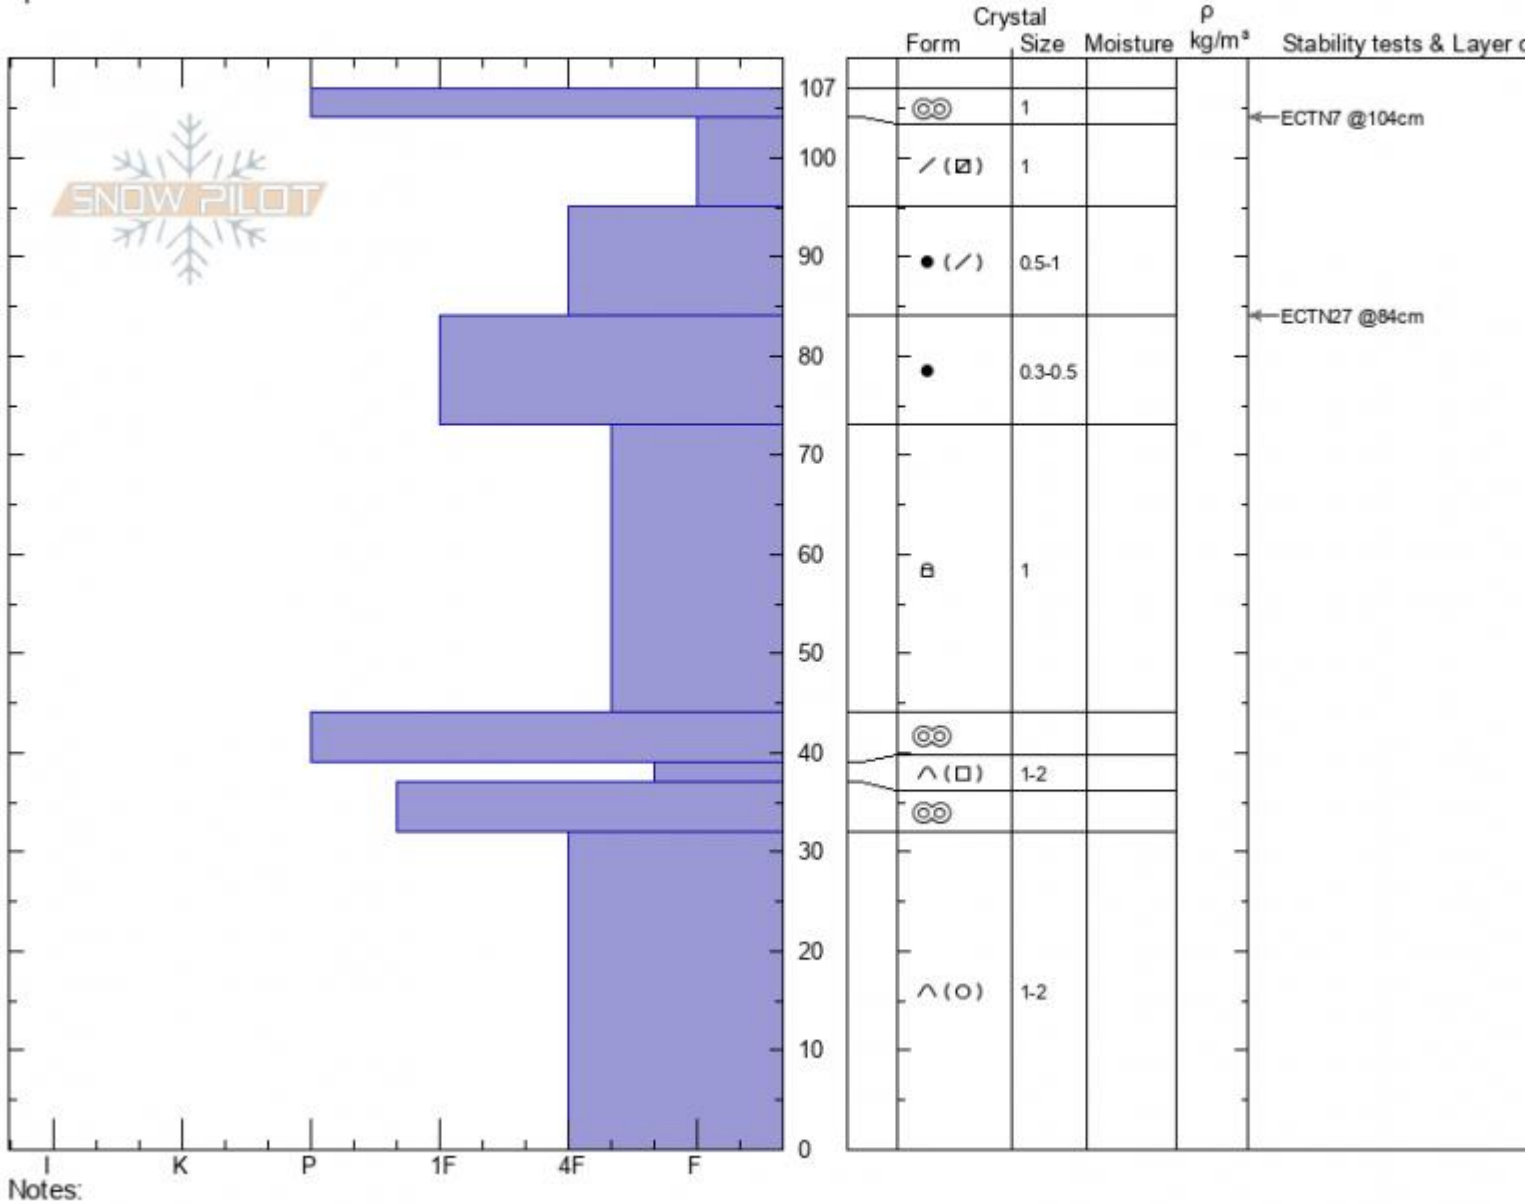

**Divide Peak**  
**Gallatin Range-N**  
**MT**  
 Elevation: **9390 ft**  
 Aspect: **162°**  
 Specifics:

**Erika Birkeland**  
**01/11/2022 - 11:00am**  
 Co-ord: **45.40149N, -110.97092W**  
 Slope Angle: **27°**  
 Wind Loading: **no**

Stability:  
 Air Temperature:  
 Sky Cover: **OVC**  
 Precipitation: **NO**  
 Wind: **Calm**

HS:**107**    Layer Notes:  
 PF:**65**

Advisory Region  
 Northern Gallatin  
 Longitude  
 -110.98W  
 Latitude  
 45.40N  
 Northern Gallatin, 2022-01-11