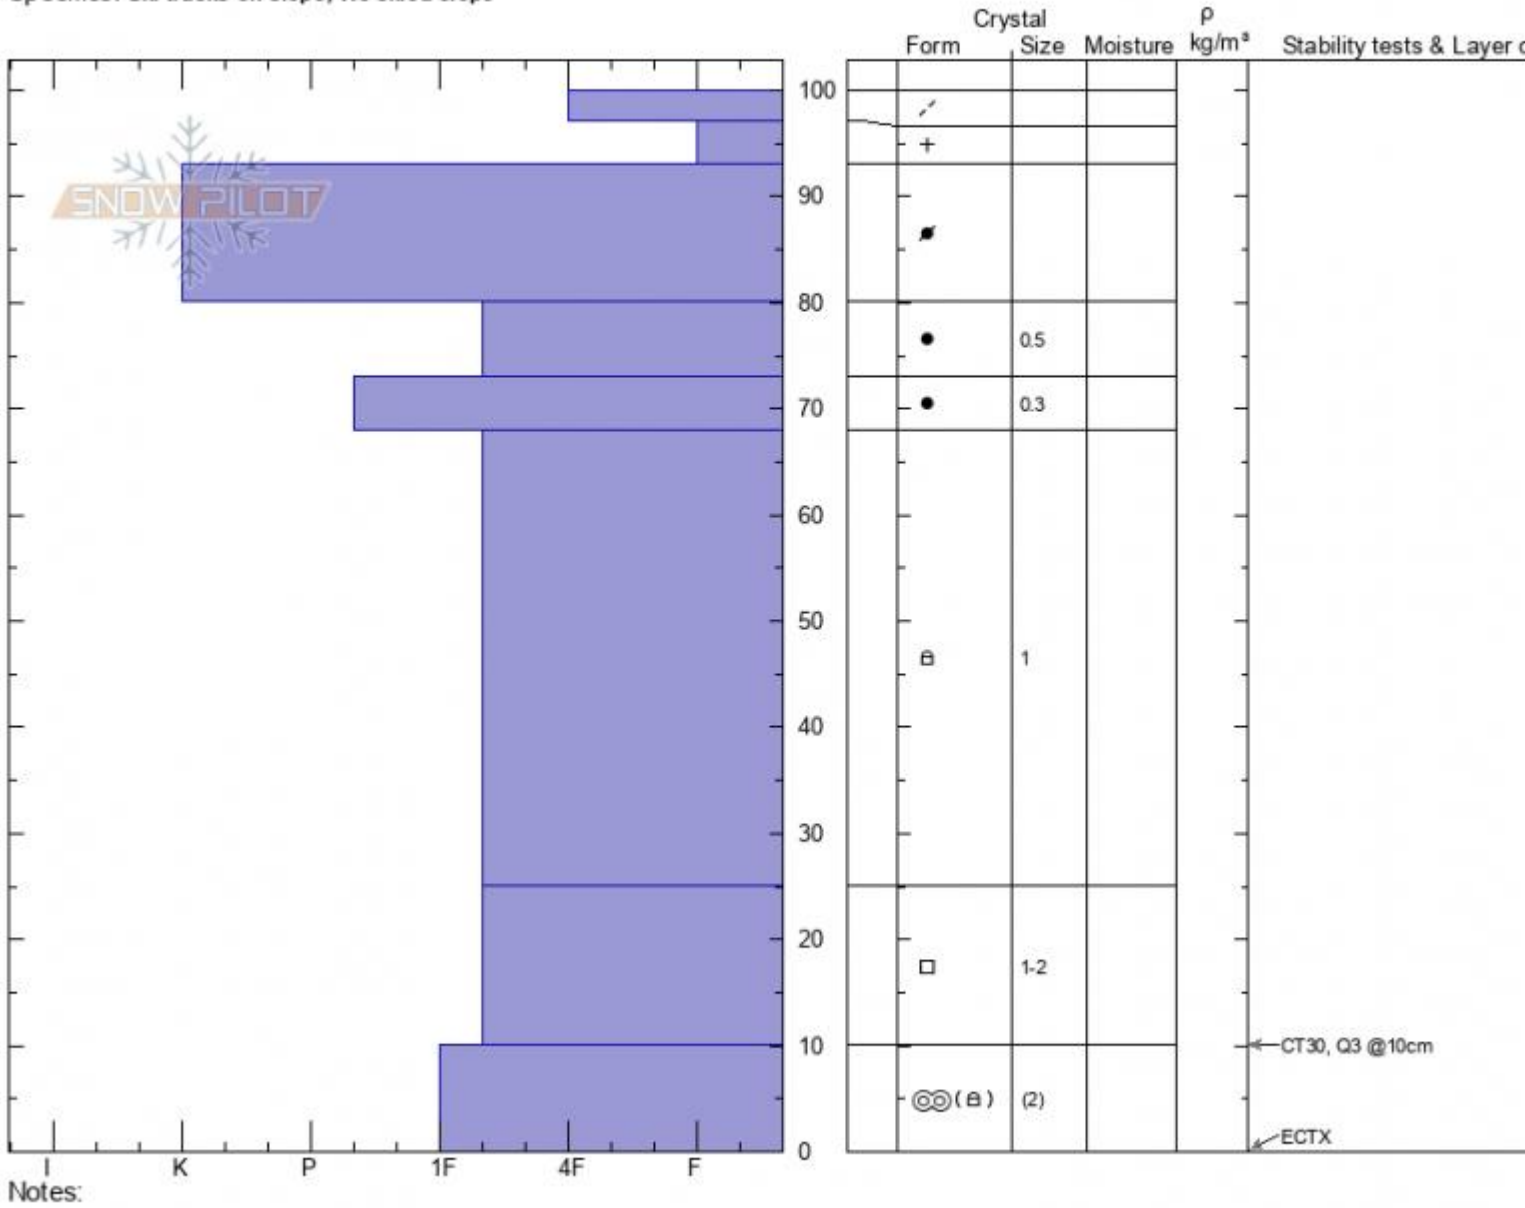

**Football Field**  
**Bridger Range**  
**MT**  
 Elevation: **8500 ft**  
 Aspect: **95°**  
 Specifics: **Ski tracks on slope; We skied slope**

**Ian Hoyer**  
**01/20/2022 - 11:00am**  
 Co-ord: **45.79792N, -110.93336W**  
 Slope Angle: **30°**  
 Wind Loading: **yes**

Stability: **Good**  
 Air Temperature:  
 Sky Cover: **OVC**  
 Precipitation: **S-1**  
 Wind: **SE Moderate**

**HS:100**    Layer Notes:  
**PF: 5**    25-10cm: **Problematic layer**  
**PS: 0**

Advisory Region  
 Bridger Range  
 Longitude  
 -110.94W  
 Latitude  
 45.79N  
 Bridger Range, 2022-01-21