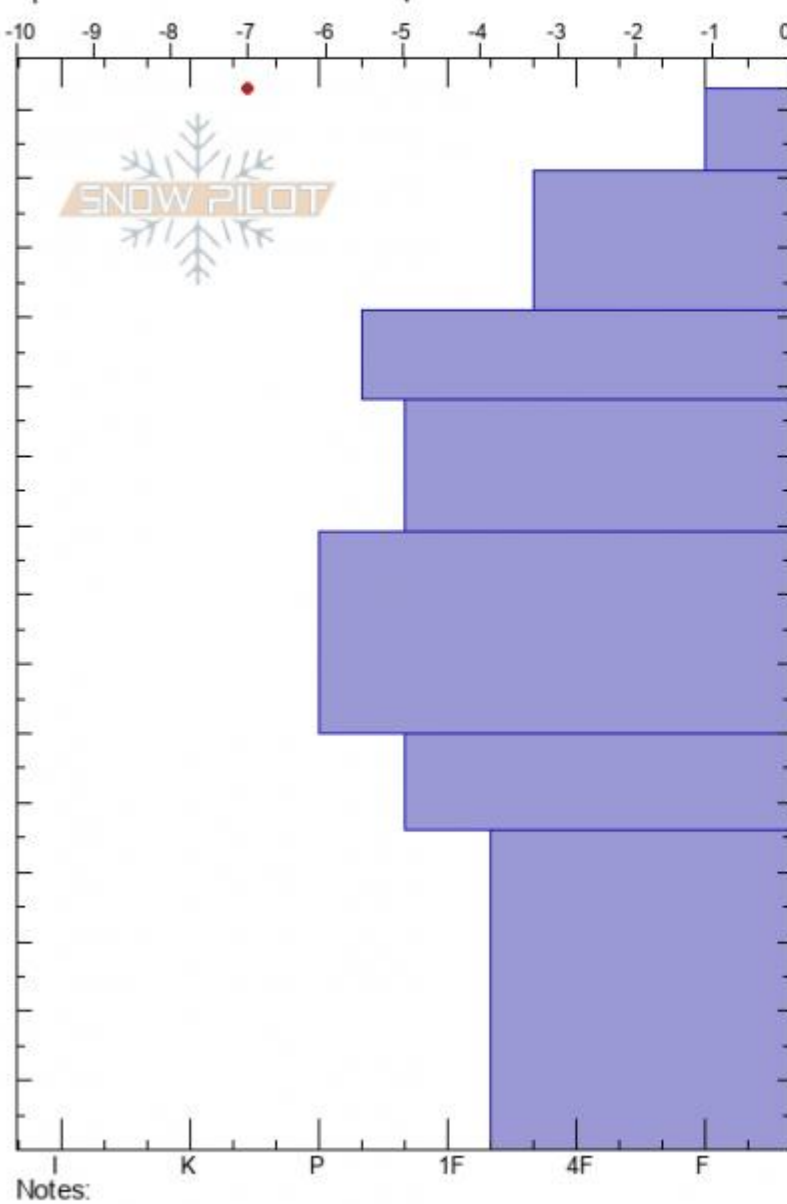

Mt. Abundance, S. end  
 Cooke City  
 MT  
 Elevation: 9191 ft  
 Aspect: 116°  
 Specifics: Snowmobile tracks on slope

Alex Marienthal  
 01/16/2022 - 2:40pm  
 Co-ord: 45.06612N, -110.01020W  
 Slope Angle: 27°  
 Wind Loading: previous

Stability: Good  
 Air Temperature: -5°C  
 Sky Cover: CLR  
 Precipitation: NO  
 Wind: S Calm

HS:153 Layer Notes:  
 PF: 35 60-46cm: Problematic layer

Form	Crystal Size	Moisture	$\rho$ kg/m <sup>3</sup>	Stability tests & Layer c
V	5			
/	0.3			
/	0.3			
•	0.1			
•	0.5			
•	0.5			
B	1			
B	2			