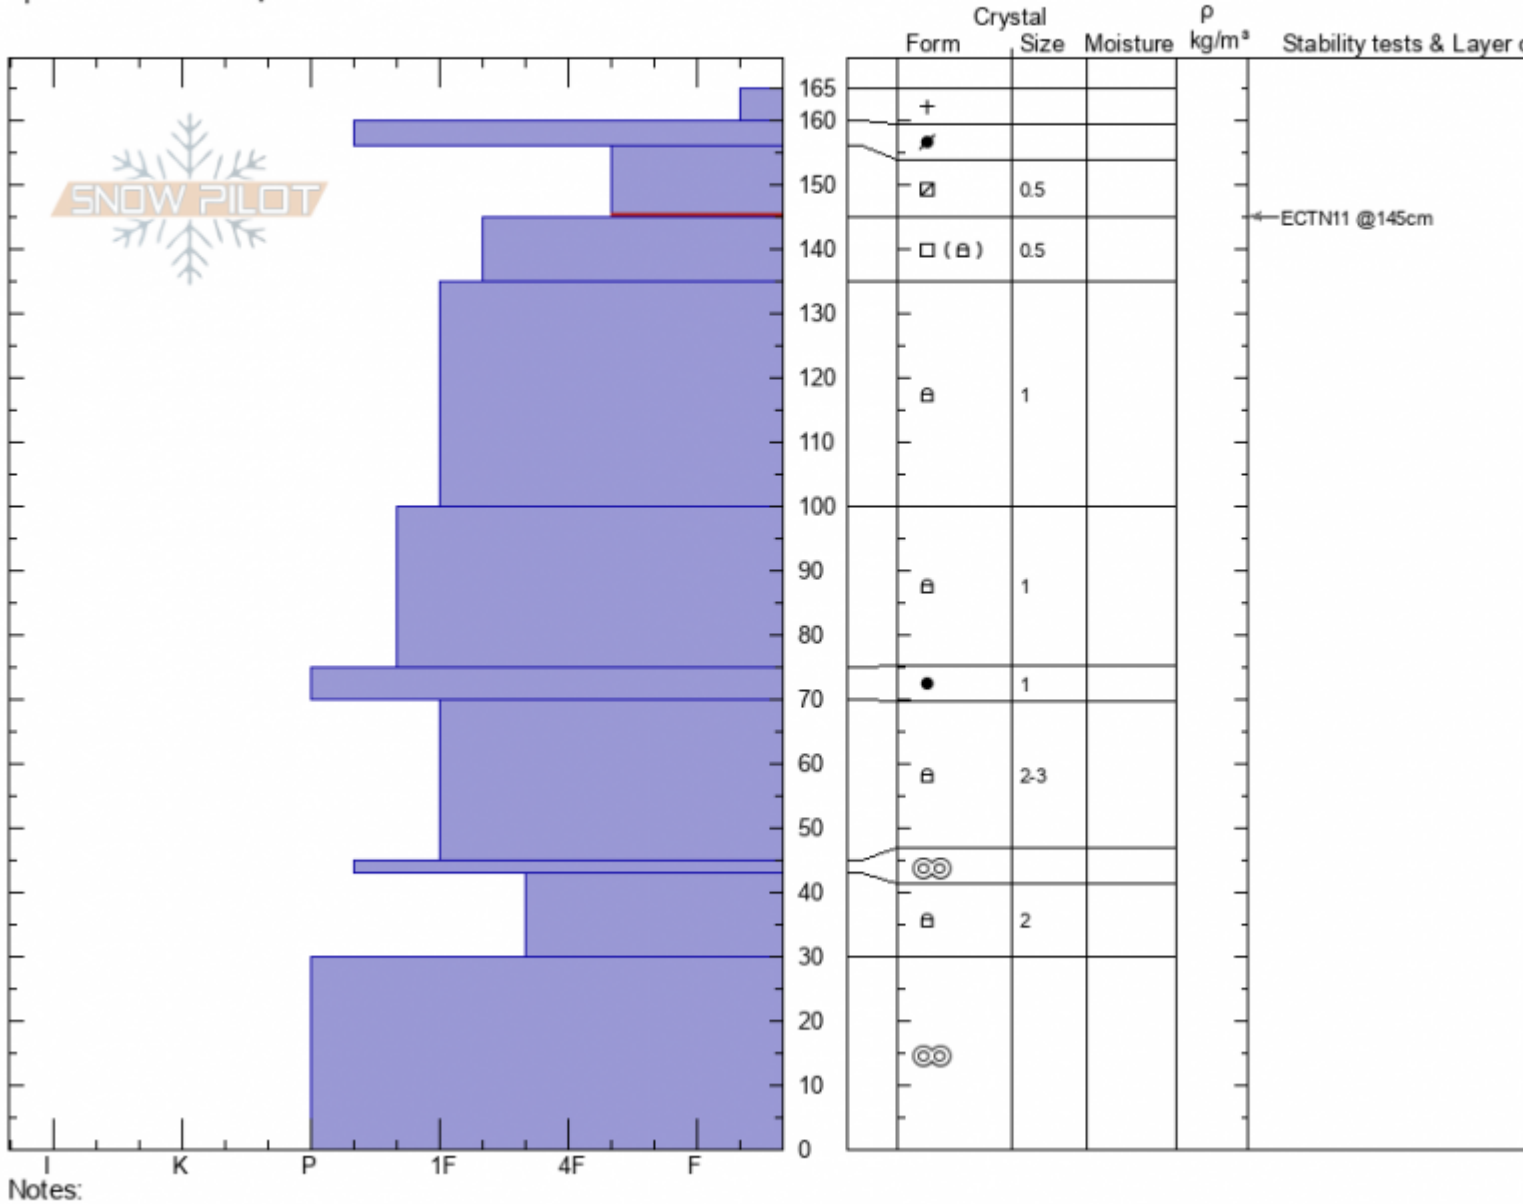

**Argentina Bowl**  
**Bridger Range**  
**MT**  
 Elevation: **8580 ft**  
 Aspect: **40°**  
 Specifics: **We skied slope**

**Doug Chabot-Admin**  
**01/27/2022 - 11:10am**  
 Co-ord: **45.78620N, -110.93584W**  
 Slope Angle: **40°**  
 Wind Loading:

Stability: **Good**  
 Air Temperature: **-4°C**  
 Sky Cover: **CLR**  
 Precipitation: **NO**  
 Wind: **Calm**

HS:**165** Layer Notes:  
 156-145cm: **Problematic layer**

Advisory Region  
 Bridger Range  
 Longitude  
 -110.94W  
 Latitude  
 45.79N