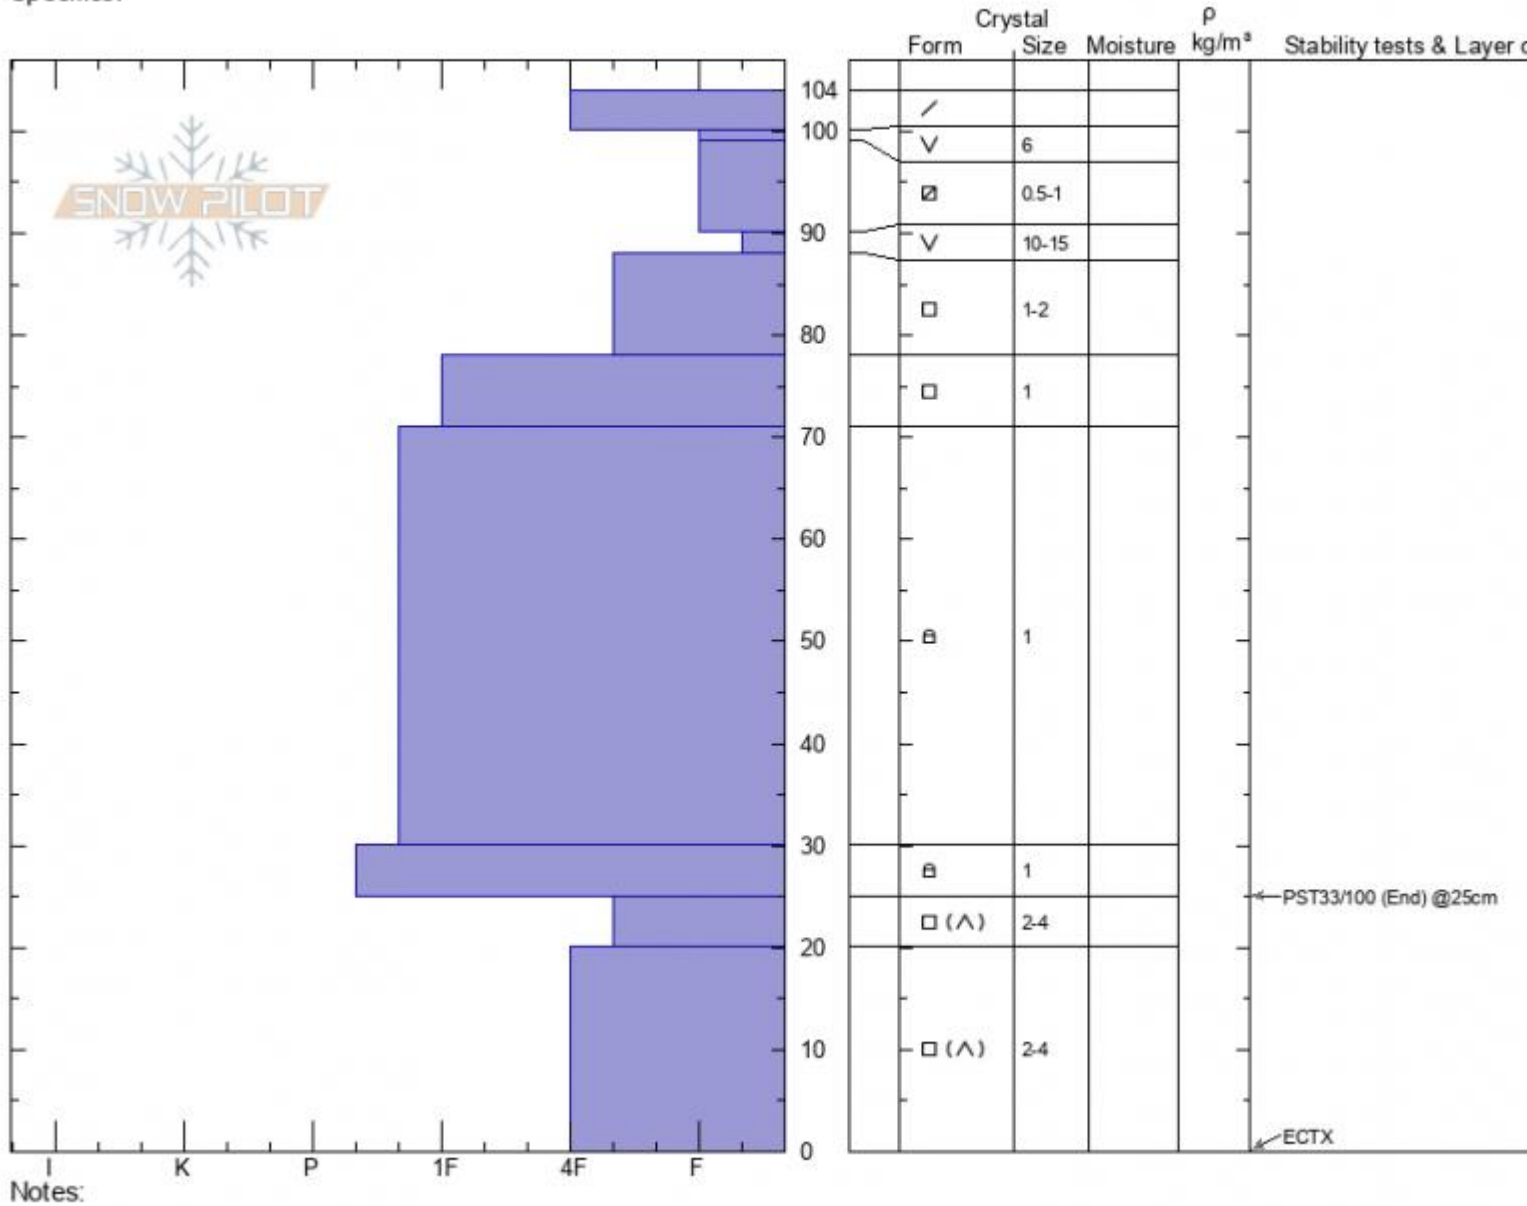

**Ski Hill**  
**Lionhead Range**  
**MT**  
 Elevation: **8156 ft**  
 Aspect: **90°**  
 Specifics:

**Hannah Marshall**  
**01/29/2022 - 10:40am**  
 Co-ord: **44.70367N, -111.29853W**  
 Slope Angle: **30°**  
 Wind Loading:

Stability: **HS:104**  
 Air Temperature:  
 Sky Cover: **FEW**  
 Precipitation: **NO**  
 Wind: **Calm**

Layer Notes:

Advisory Region  
 Lionhead Range  
 Longitude  
 -111.29W  
 Latitude  
 44.70N  
 Lionhead Range, 2022-01-29