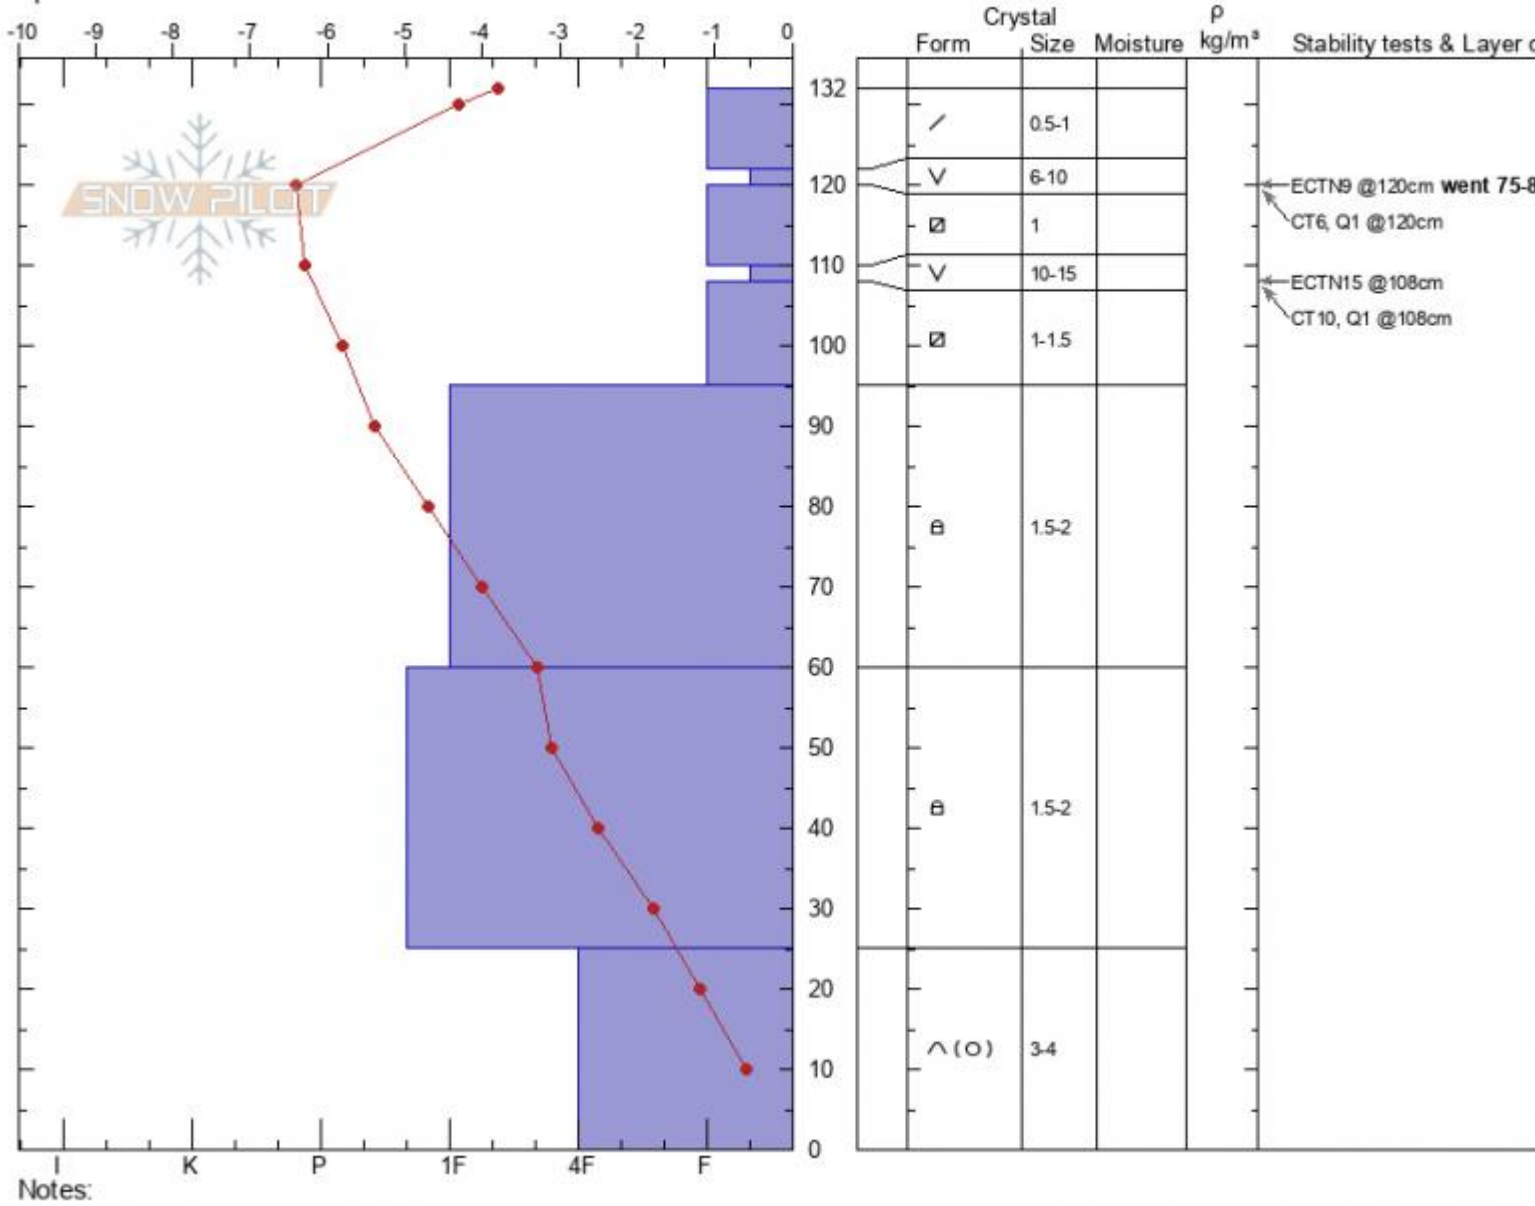

Bacon Rind
Madison Range-S
MT
 Elevation: **8730 ft**
 Aspect: **60°**
 Specifics:

Erika Birkeland
02/09/2022 - 11:30am
 Co-ord: **44.96889N, -111.09566W**
 Slope Angle: **21°**
 Wind Loading: **no**

Stability:
 Air Temperature: **-6.1°C**
 Sky Cover: **OVC**
 Precipitation: **S-1**
 Wind: **Calm**

HS: **132** Layer Notes:
 PF: **50**

Advisory Region
 Southern Madison
 Longitude
 -111.10W
 Latitude
 44.96N
 Southern Madison, 2022-02-10