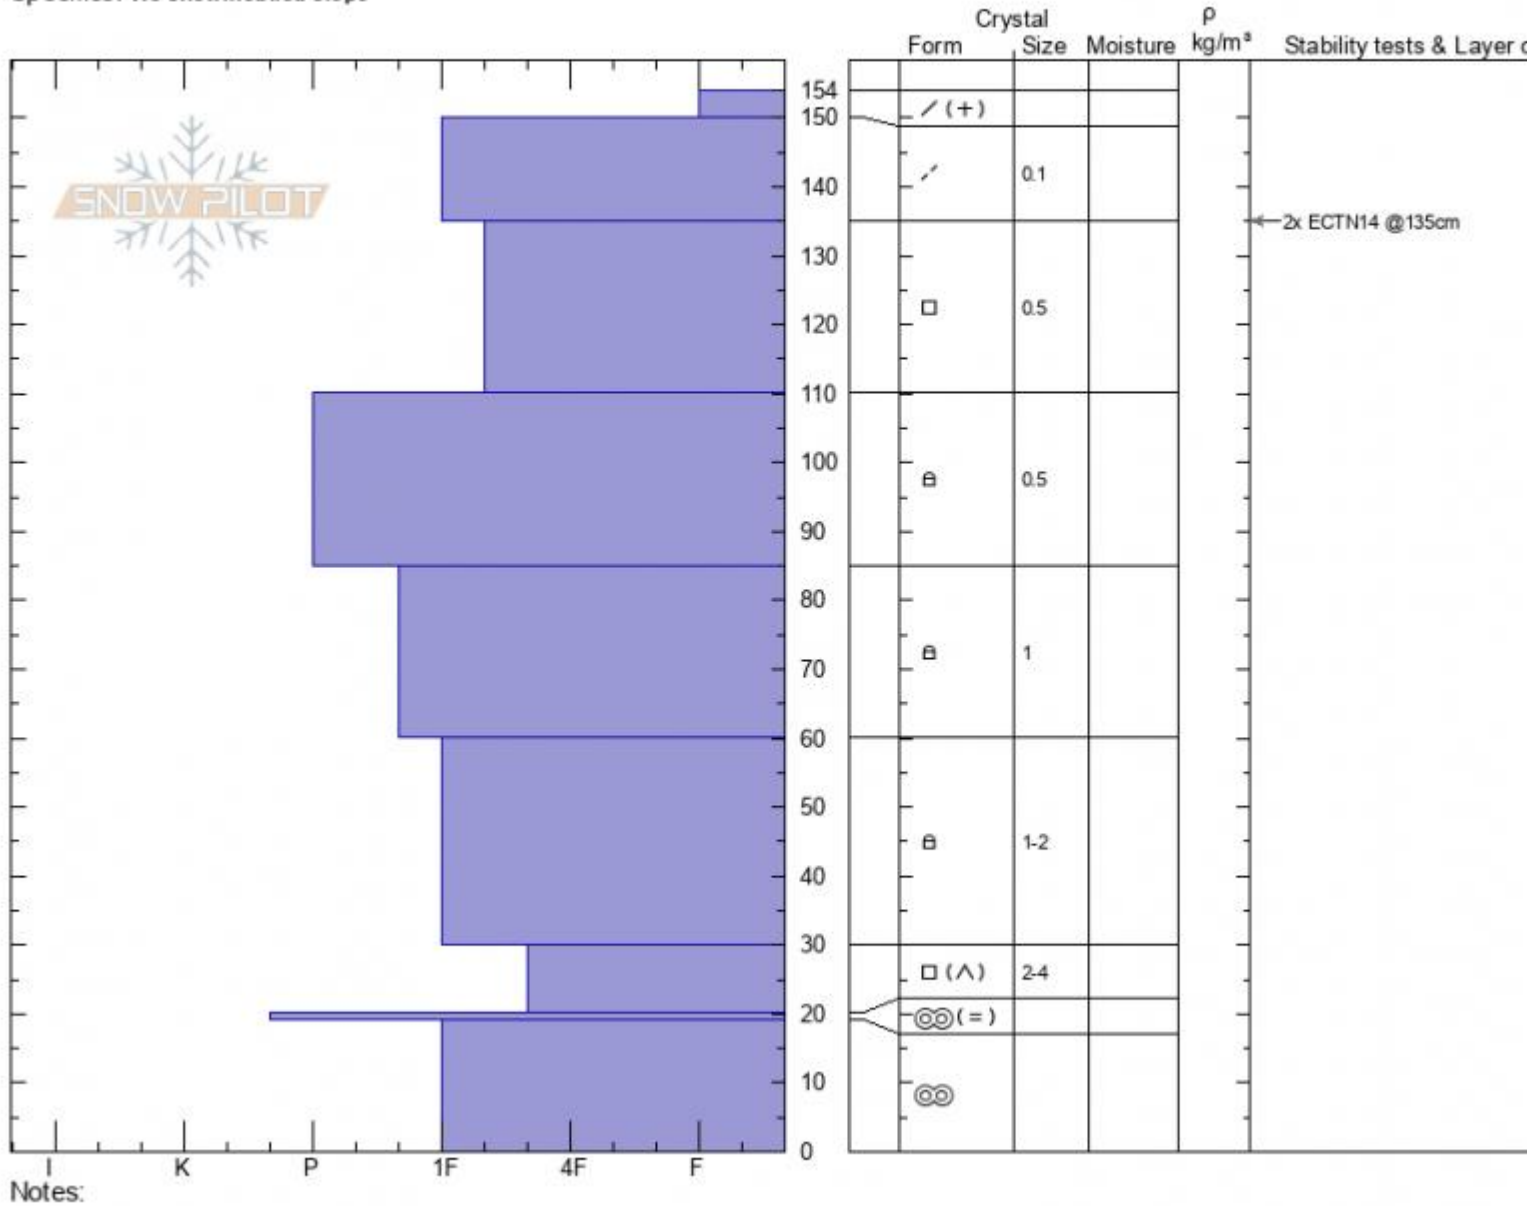

Muddy Creek/CedarMtn
Madison Range-N
MT
 Elevation: **9100 ft**
 Aspect: **40°**
 Specifics: **We snowmobiled slope**

Alex Marienthal
02/12/2022 - 11:45am
 Co-ord: **45.22736N, -111.49042W**
 Slope Angle: **28°**
 Wind Loading: **no**

Stability: **Good**
 Air Temperature:
 Sky Cover: **CLR**
 Precipitation: **NO**
 Wind: **NW Calm**

HS: **154** Layer Notes:
 PF: **40** 150-135cm: **Problematic layer**

Advisory Region
 Northern Madison
 Longitude
 -111.51W
 Latitude
 45.23N
 Northern Madison, 2022-02-13