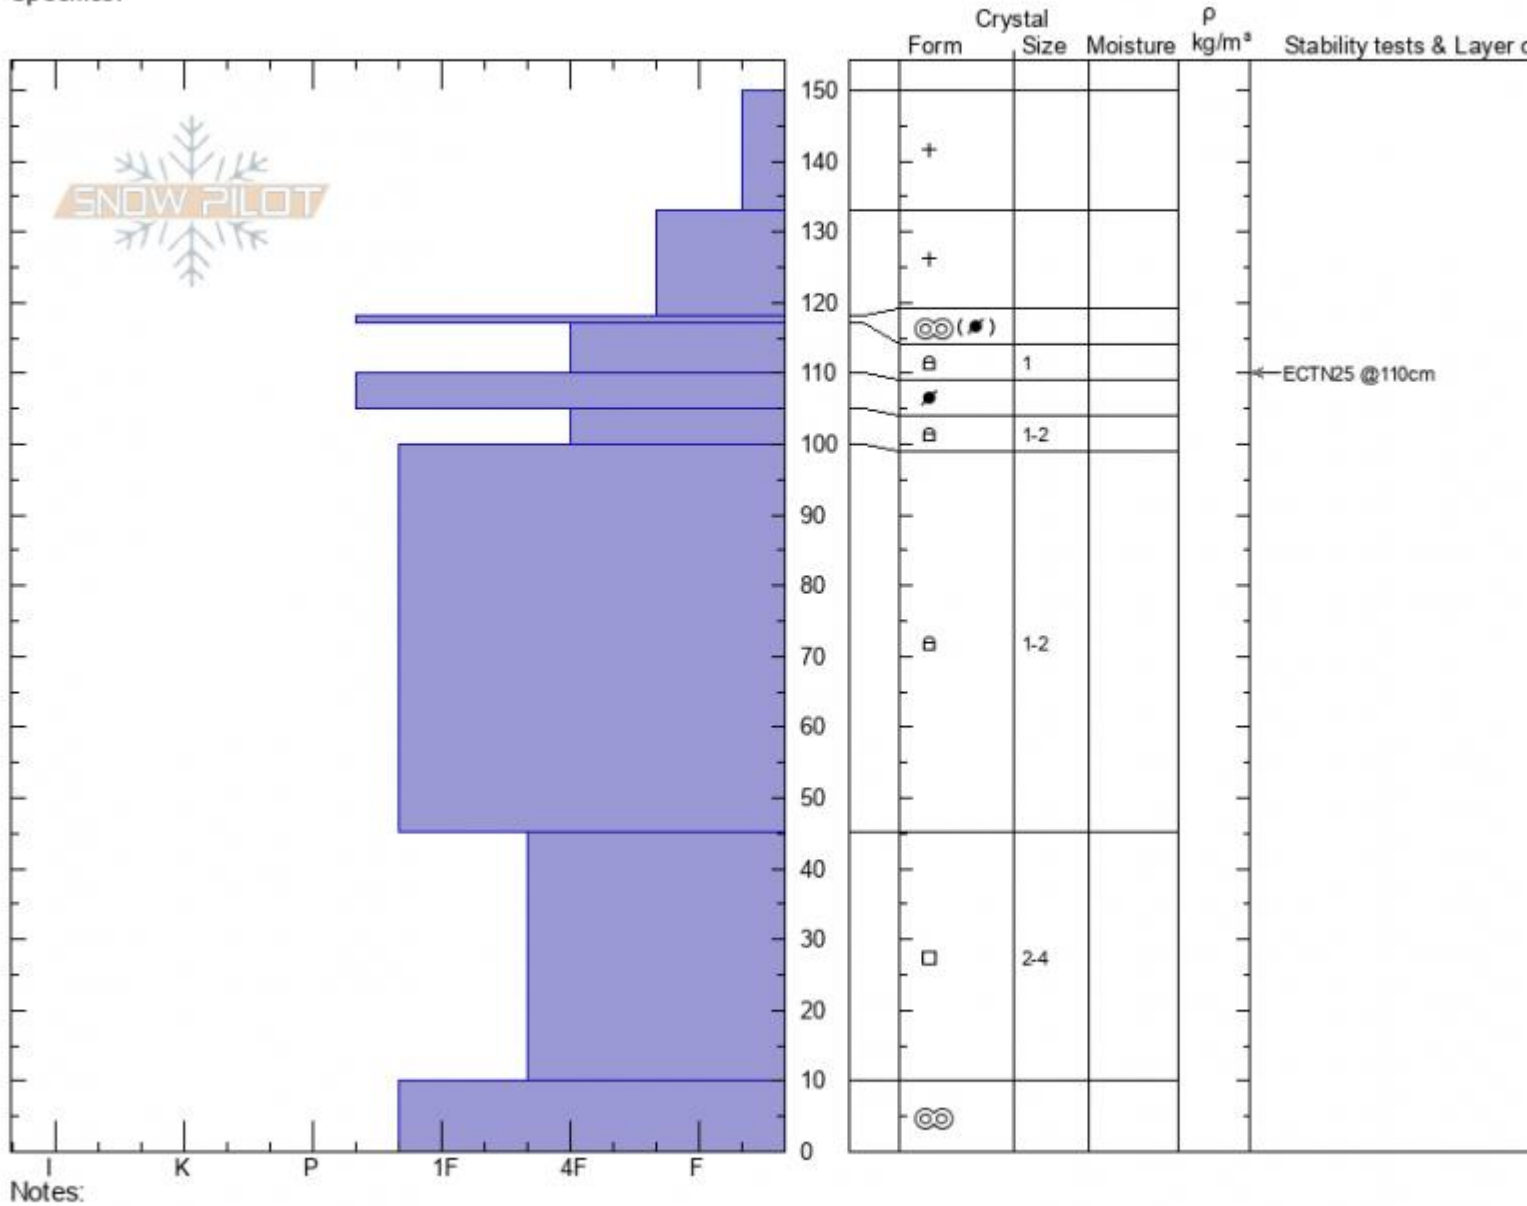

Bradley Meadow North
 Bridger Range
 MT
 Elevation: 7894 ft
 Aspect: 50°
 Specifics:

Alex Marienthal
 02/17/2022 - 10:15am
 Co-ord: 45.83326N, -110.92927W
 Slope Angle: 33°
 Wind Loading: **previous**

Stability:
 Air Temperature: -7.5°C
 Sky Cover: **BKN**
 Precipitation: **NO**
 Wind: **W Moderate**

HS:150
 Layer Notes:
 150-133cm: **Problematic layer**

Advisory Region
 Bridger Range
 Longitude
 -110.93W
 Latitude
 45.83N
 Bridger Range, 2022-02-17