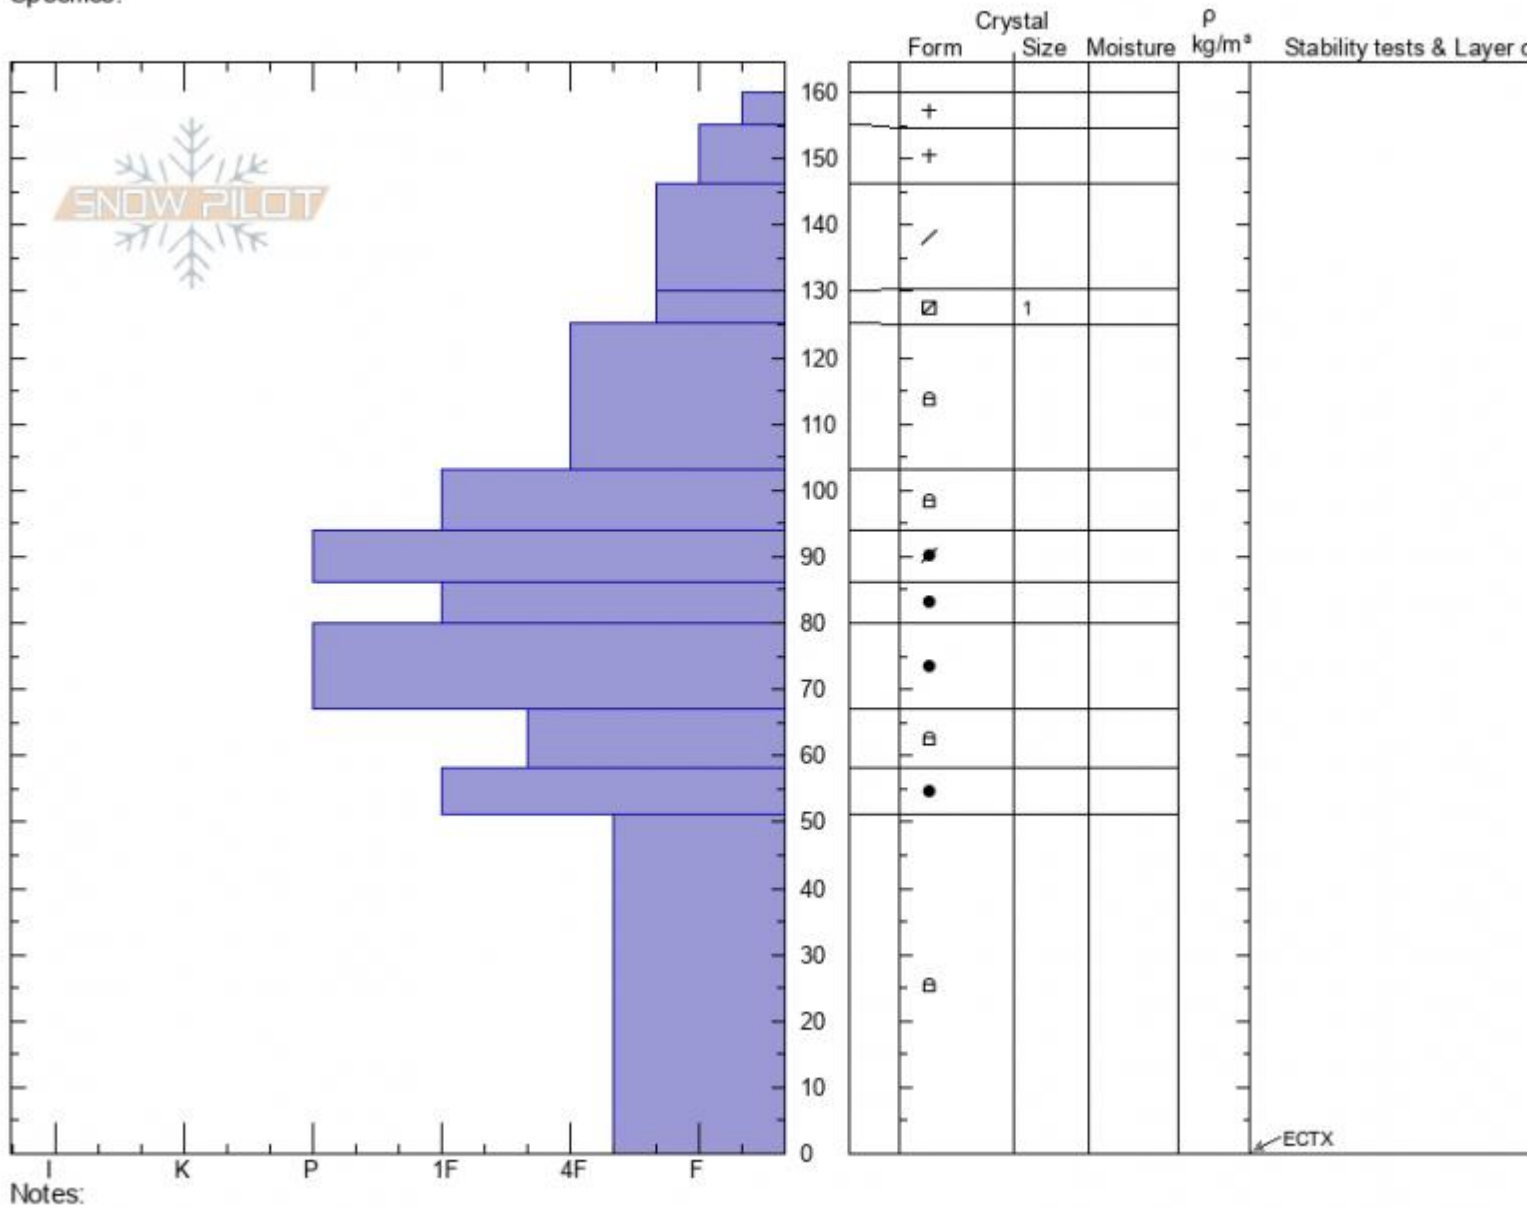

Buck Ridge - Bear Crk
Madison Range-N
MT
 Elevation: **9400 ft**
 Aspect: **45°**
 Specifics:

Ian Hoyer
02/17/2022 - 12:00pm
 Co-ord: **45.18494N, -111.46665W**
 Slope Angle: **32°**
 Wind Loading: **no**

Stability: **Fair**
 Air Temperature:
 Sky Cover: **BKN**
 Precipitation: **NO**
 Wind: **Calm**

HS:160 Layer Notes:
 130-125cm: **Problematic layer**

Advisory Region
 Northern Madison
 Longitude
 -111.38W
 Latitude
 45.17N
 Northern Madison, 2022-02-17