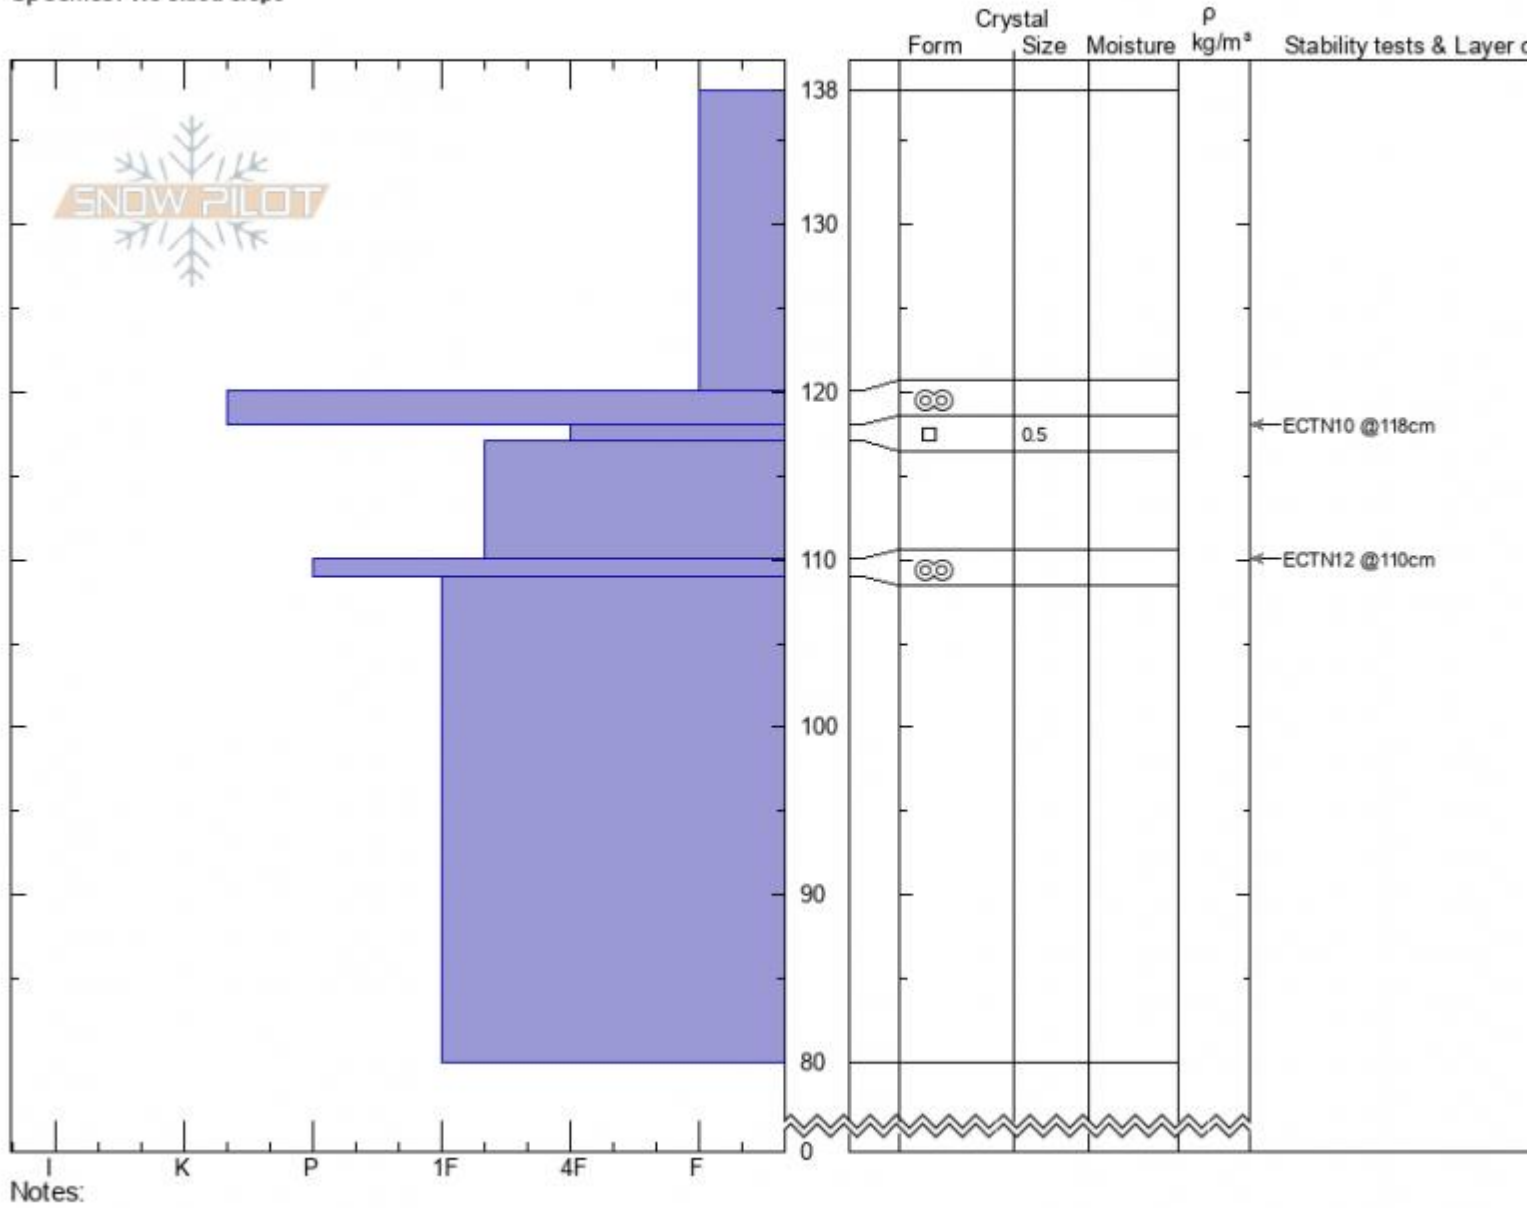

Mt. Republic, SE
 Beartooths
 MT
 Elevation: 9025 ft
 Aspect: 170°
 Specifics: We skied slope

Beau Fredlund
 02/17/2022 - 1:00pm
 Co-ord: 44.98717N, -109.95222E
 Slope Angle: 17°
 Wind Loading:

Stability:
 Air Temperature:
 Sky Cover:
 Precipitation: S-1
 Wind: **W Light Breeze**

HS:138 Layer Notes:
 118-117cm: Problematic layer

Advisory Region
 Cooke City
 Longitude
 -109.95W
 Latitude
 45.00N
 Cooke City, 2022-02-18