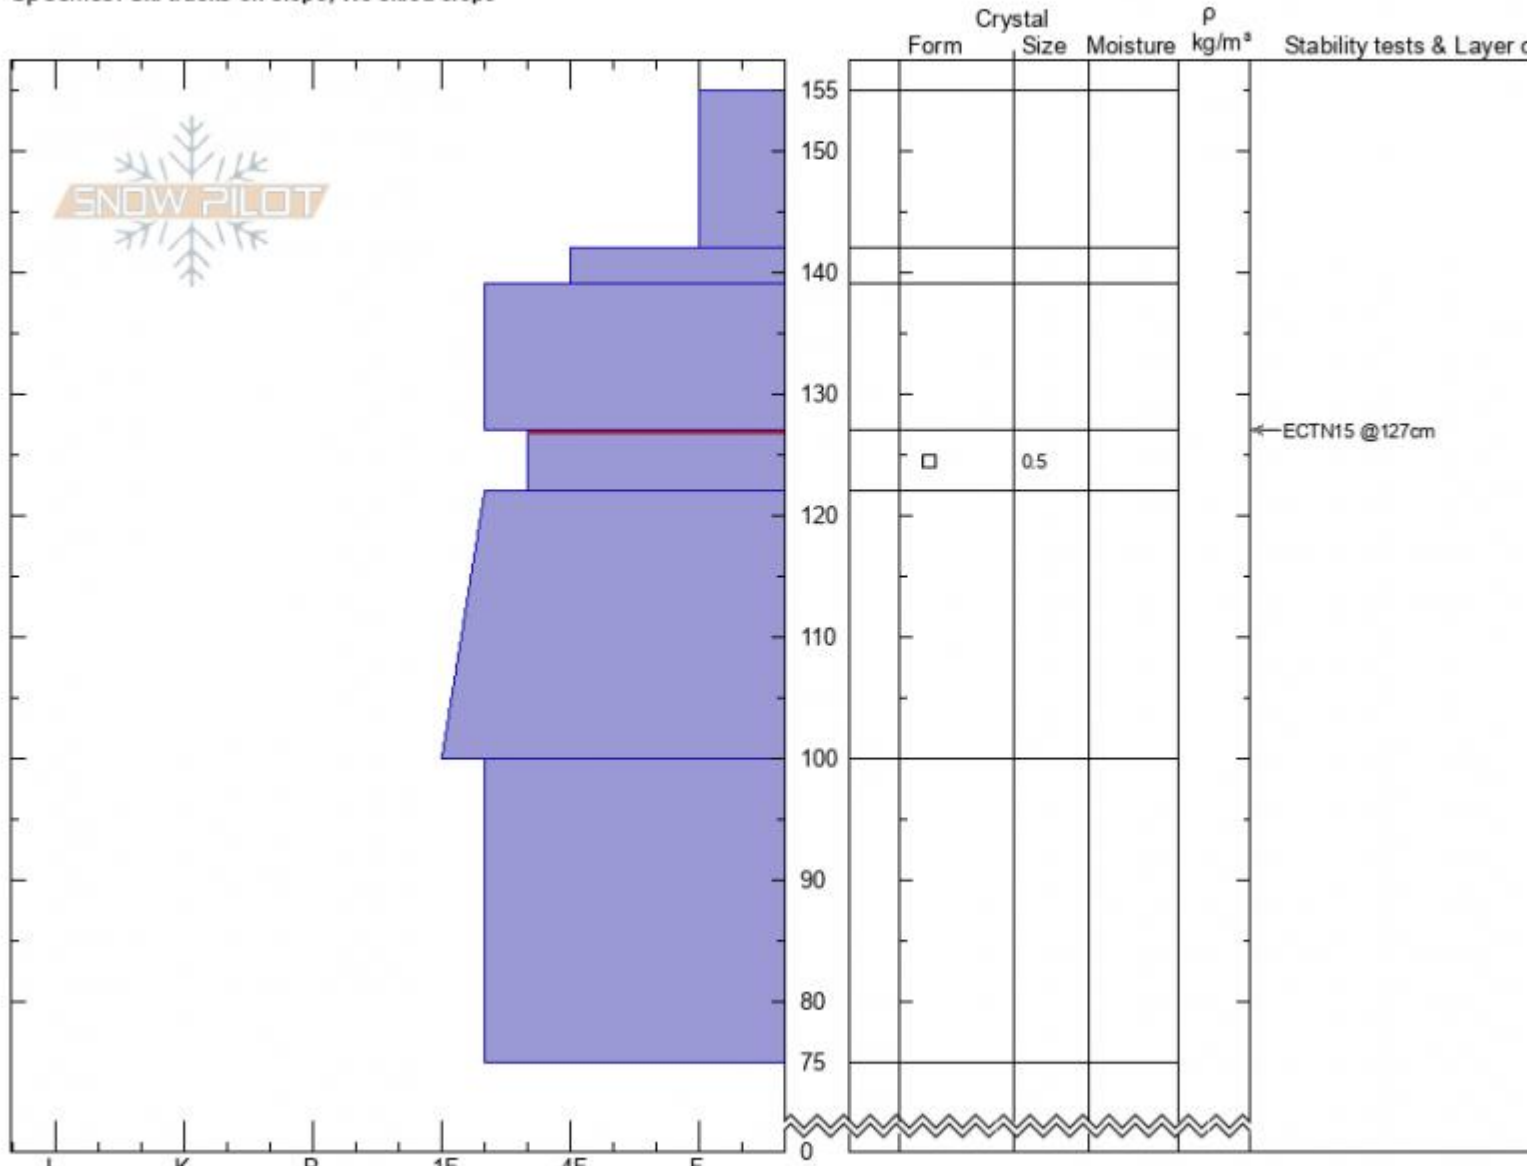

Woody Ridge, W
Absaroka Range
MT
 Elevation: **9872 ft**
 Aspect: **250°**
 Specifics: **Ski tracks on slope; We skied slope**

Beau Fredlund
02/17/2022 - 3:45pm
 Co-ord: **44.98444N, -109.92439E**
 Slope Angle: **32°**
 Wind Loading:

Stability:
 Air Temperature:
 Sky Cover:
 Precipitation: **S-1**
 Wind: **W Moderate**

HS:155 Layer Notes:
 127-122cm: **Problematic layer**

Notes: Upslope wind was eroding the snow on about the top 200' vert of the mountainside- generally a due west wind.

Advisory Region
 Cooke City
 Longitude
 -109.92W
 Latitude
 44.97N
 Cooke City, 2022-02-18