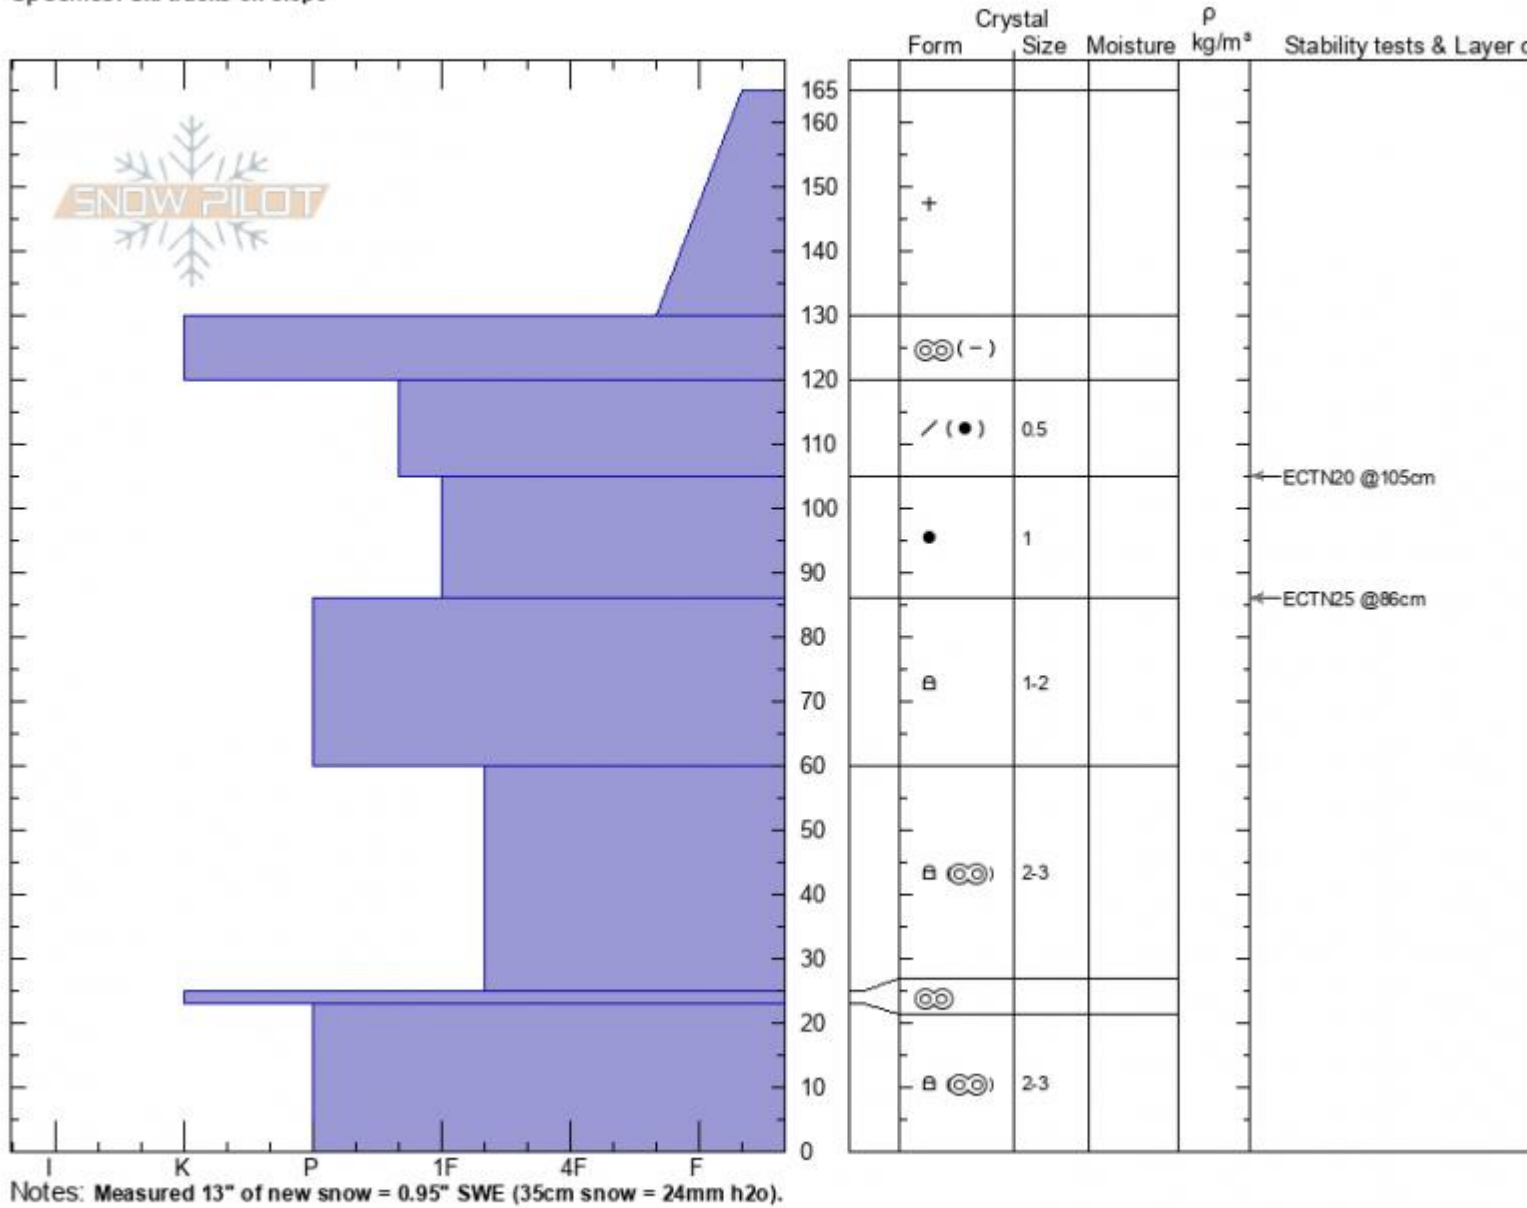

Divide Shoulder
Gallatin Range-N
MT
 Elevation: **9587 ft**
 Aspect: **165°**
 Specifics: **Ski tracks on slope**

Alex Marienthal
02/18/2022 - 12:30pm
 Co-ord: **45.40238N, -110.97026W**
 Slope Angle: **28°**
 Wind Loading: **no**

Stability: **Good**
 Air Temperature:
 Sky Cover: **OVC**
 Precipitation: **S-1**
 Wind: **W Light Breeze**

HS: **165** Layer Notes:
 165-130cm: **Problematic layer**

Advisory Region
 Northern Gallatin
 Longitude
 -110.98W
 Latitude
 45.40N
 Northern Gallatin, 2022-02-19