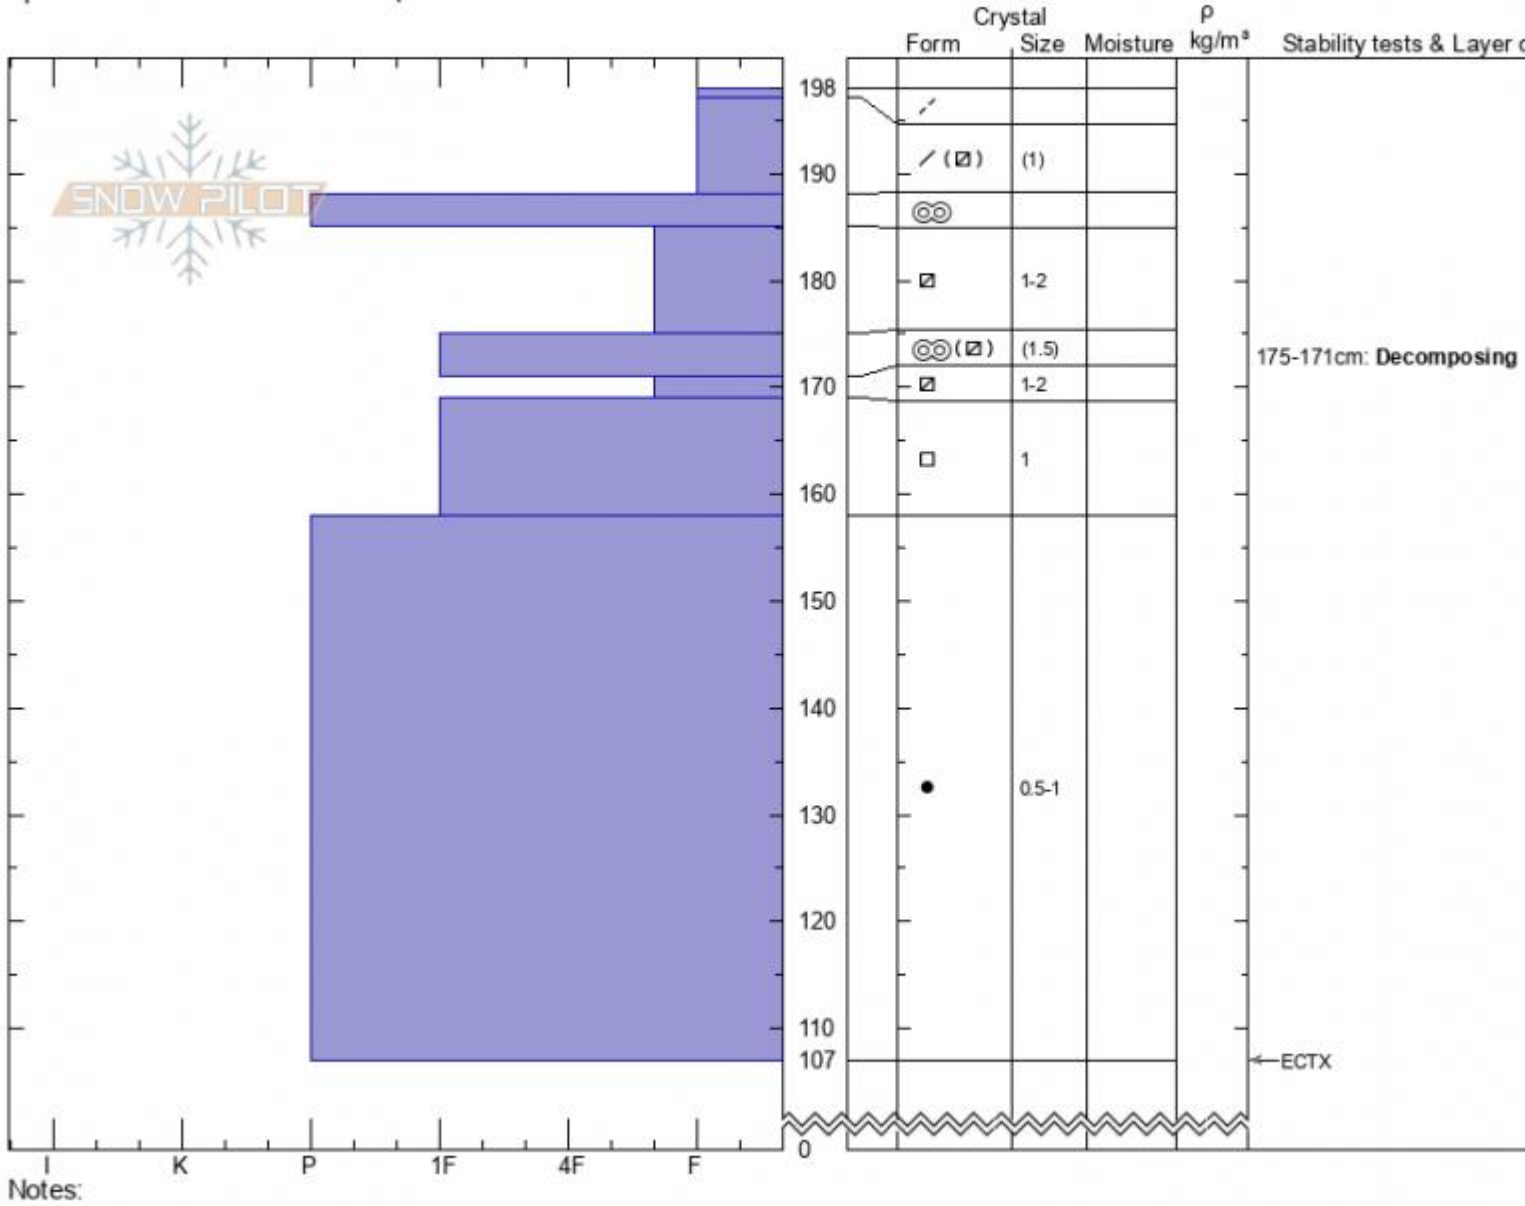

Sawtelle Road S-Facing
 Centennial Range
 ID
 Elevation: 9043 ft
 Aspect: 200°
 Specifics: Snowmobile tracks on slope

Dave Zinn
 02/24/2022 - 11:20am
 Co-ord: 44.55495N, -111.44540W
 Slope Angle: 15°
 Wind Loading: no

Stability: **Very Good**
 Air Temperature: -17°C
 Sky Cover: **OVC**
 Precipitation: **NO**
 Wind: **Calm**

HS:198
 Layer Notes:
 185-175cm: Problematic layer
 175-171cm: Decomposing

Advisory Region
 Island Park
 Longitude
 -111.44W
 Latitude
 44.56N
 Island Park, 2022-02-24