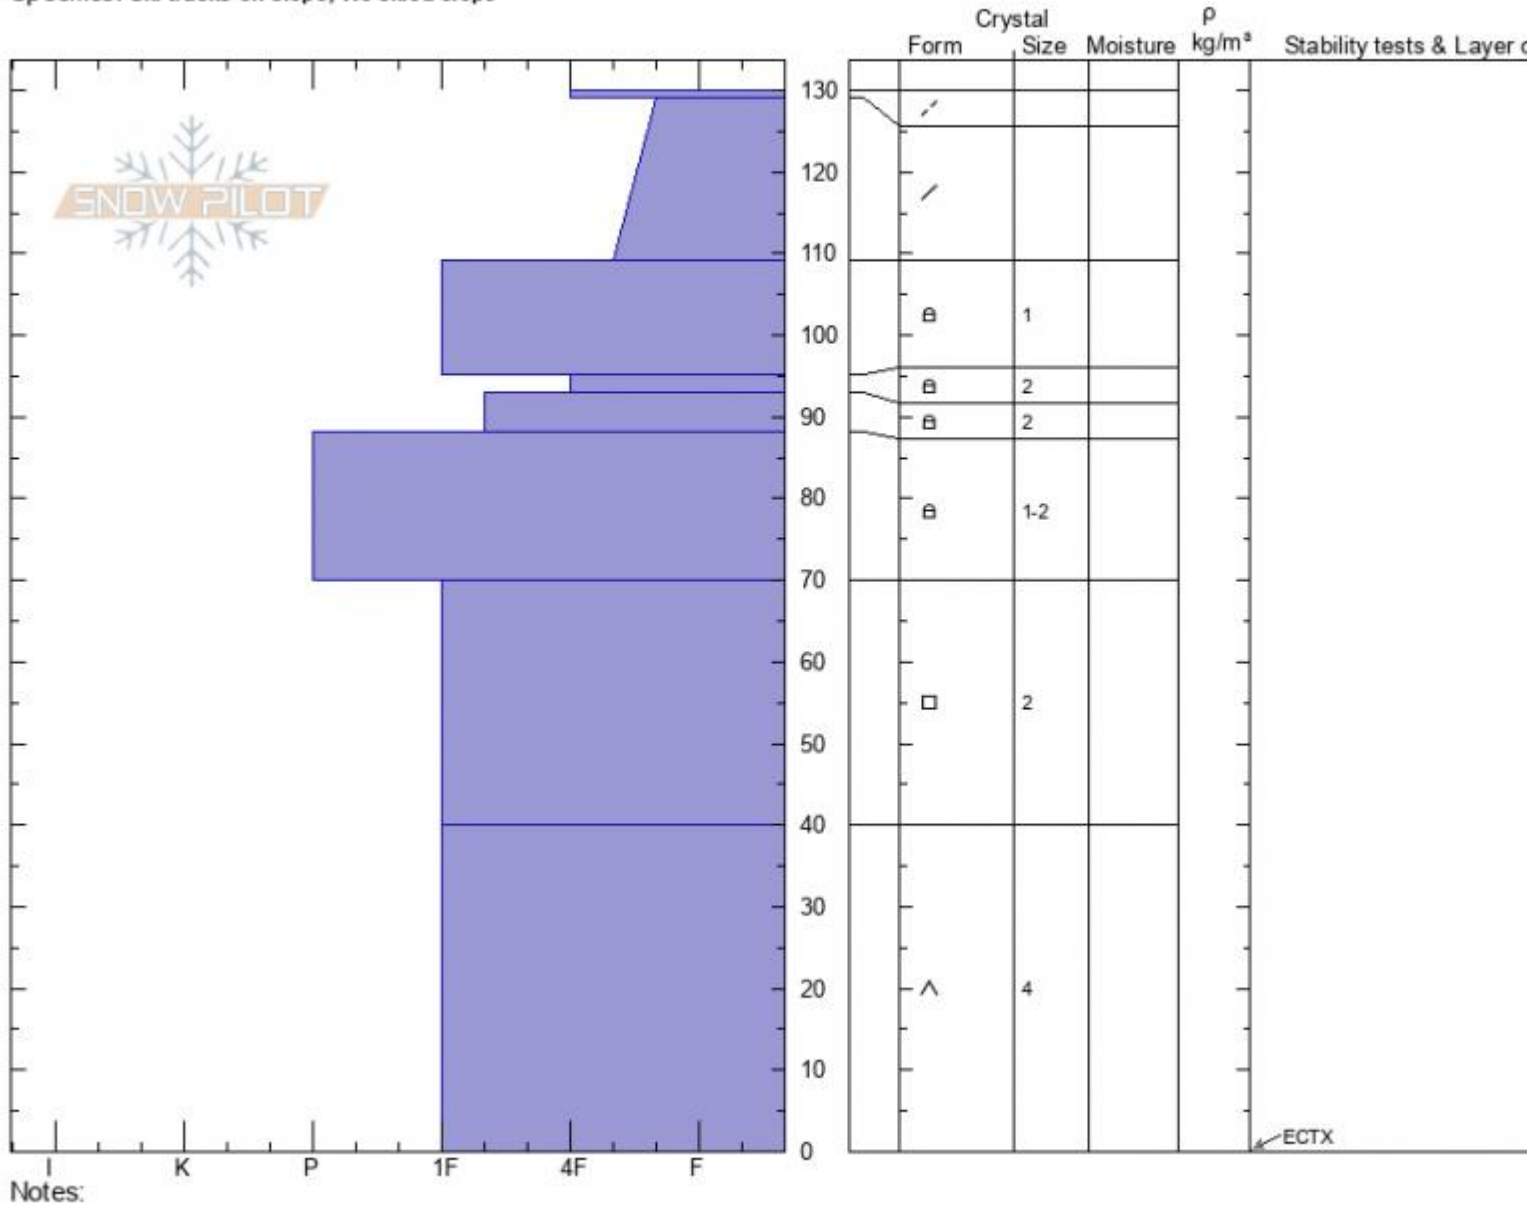

**Beehive Meadow NE**  
**Madison Range-N**  
**MT**  
 Elevation: **8700 ft**  
 Aspect: **65°**  
 Specifics: **Ski tracks on slope; We skied slope**

**Ian Hoyer**  
**03/01/2022 - 11:00am**  
 Co-ord: **45.32777N, -111.38986W**  
 Slope Angle: **13°**  
 Wind Loading: **no**

Stability: **Fair**  
 Air Temperature:  
 Sky Cover: **OVC**  
 Precipitation: **NO**  
 Wind: **SW Moderate**

**HS:130** Layer Notes:  
 95-93cm: **Problematic layer**

Advisory Region  
 Northern Madison  
 Longitude  
 -111.39W  
 Latitude  
 45.34N  
 Northern Madison, 2022-03-01