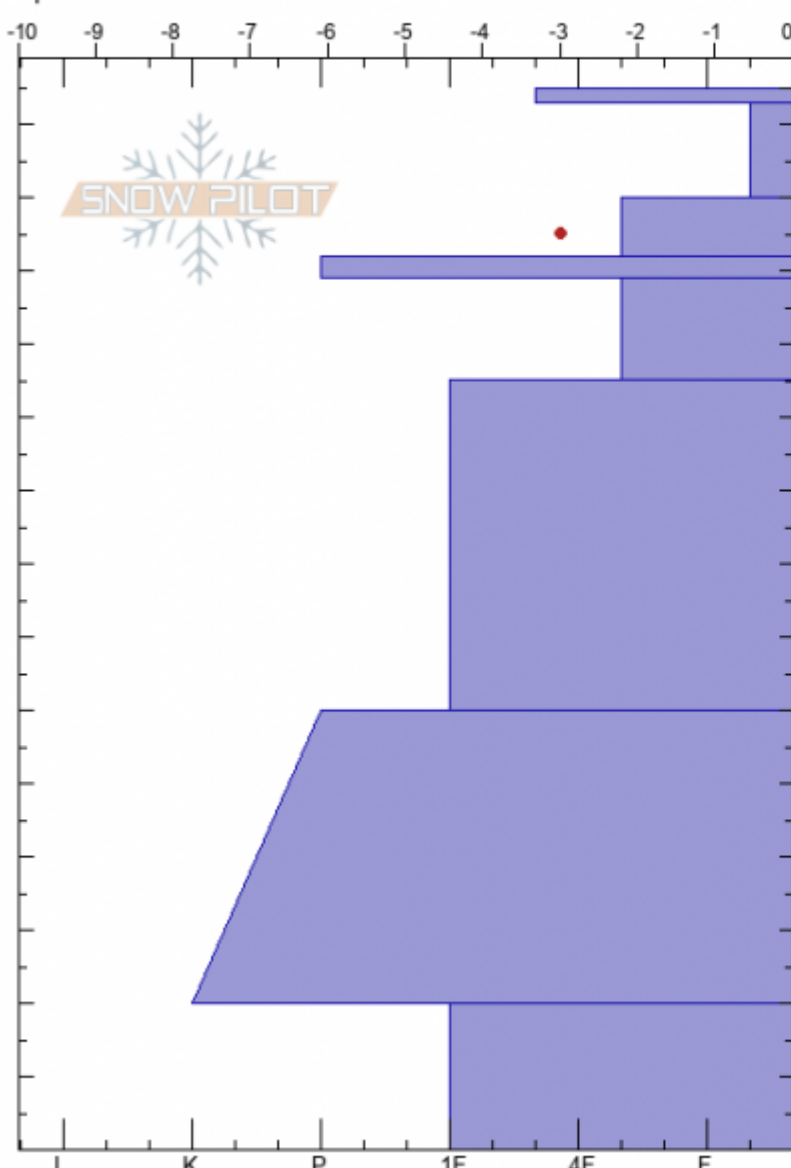

Marge
 Lionhead Range
 MT
 Elevation: 9032 ft
 Aspect: 65°
 Specifics:

Doug Chabot-Admin
 03/03/2022 - 9:00am
 Co-ord: 44.71666N, -111.31885W
 Slope Angle: 32°
 Wind Loading: previous

Stability: Good
 Air Temperature: 0°C
 Sky Cover: CLR
 Precipitation: NO
 Wind: Calm

HS:145 Layer Notes:

Form	Crystal Size	Moisture	ρ kg/m ³	Stability tests & Layer c
■		M		
☒	2			
☒	1-2			
☉(□)				
☒	2			
⊖	2			
⊖	2			
⊖	2			

Notes: An east wind 2 weeks ago may have eroded away some depth.
 20 cm deep temperature is -3C.

Advisory Region
 Lionhead Range
 Longitude
 -111.32W
 Latitude
 44.71N
 Lionhead Range, 2022-03-03