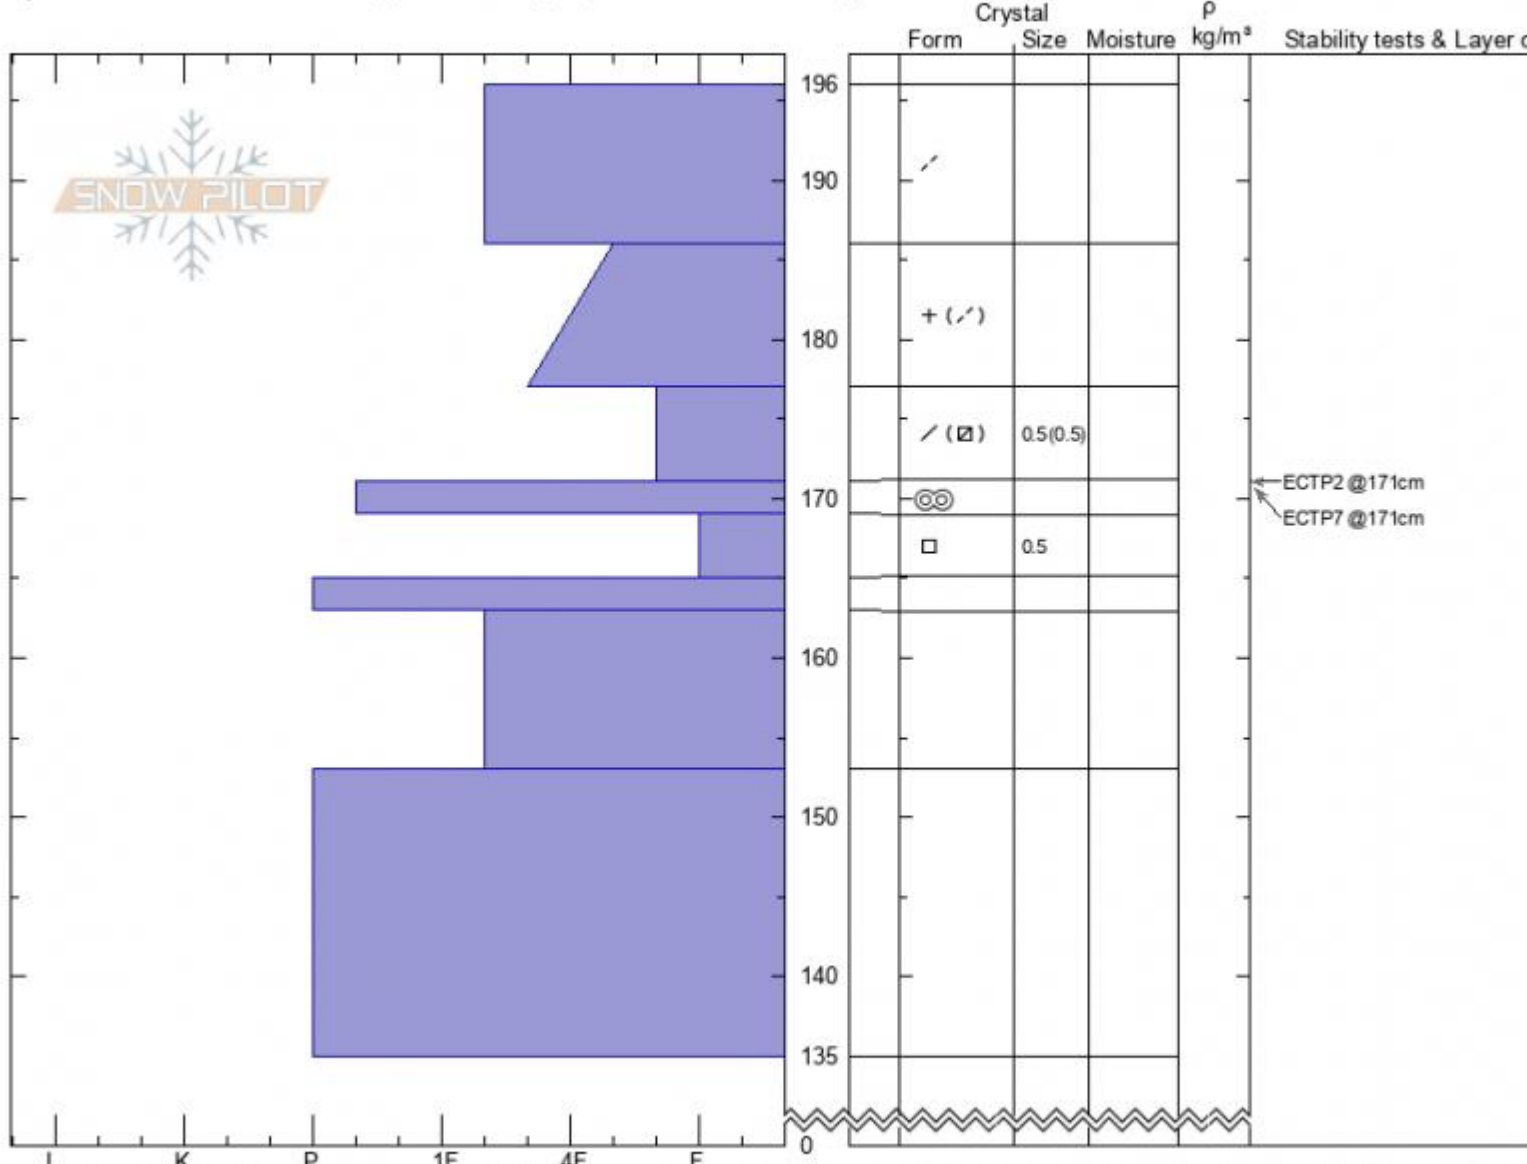

BulloftheWoods/CrownBt Alex Marienthal

Cooke City

03/12/2022 - 11:10am

MT

Co-ord: 45.04988N, -109.96113W

Elevation: 9630 ft

Slope Angle: 14°

Aspect: 160°

Wind Loading: yes

Stability: **Poor**

HS:196

Layer Notes:

Air Temperature:

196-186cm: Problematic layer

Sky Cover: **OVC**

Precipitation:

Wind: **W Moderate**

Specifics: Recent avalanche activity on similar slopes; Recent avalanche activity on different slopes

Notes: Top 10"=1.5" SWE (25cm=38mm SWE) this is all snow above MF crust. Top 8"=1.25" SWE (20cm=32mmSWE) is what fell/wind-loaded over