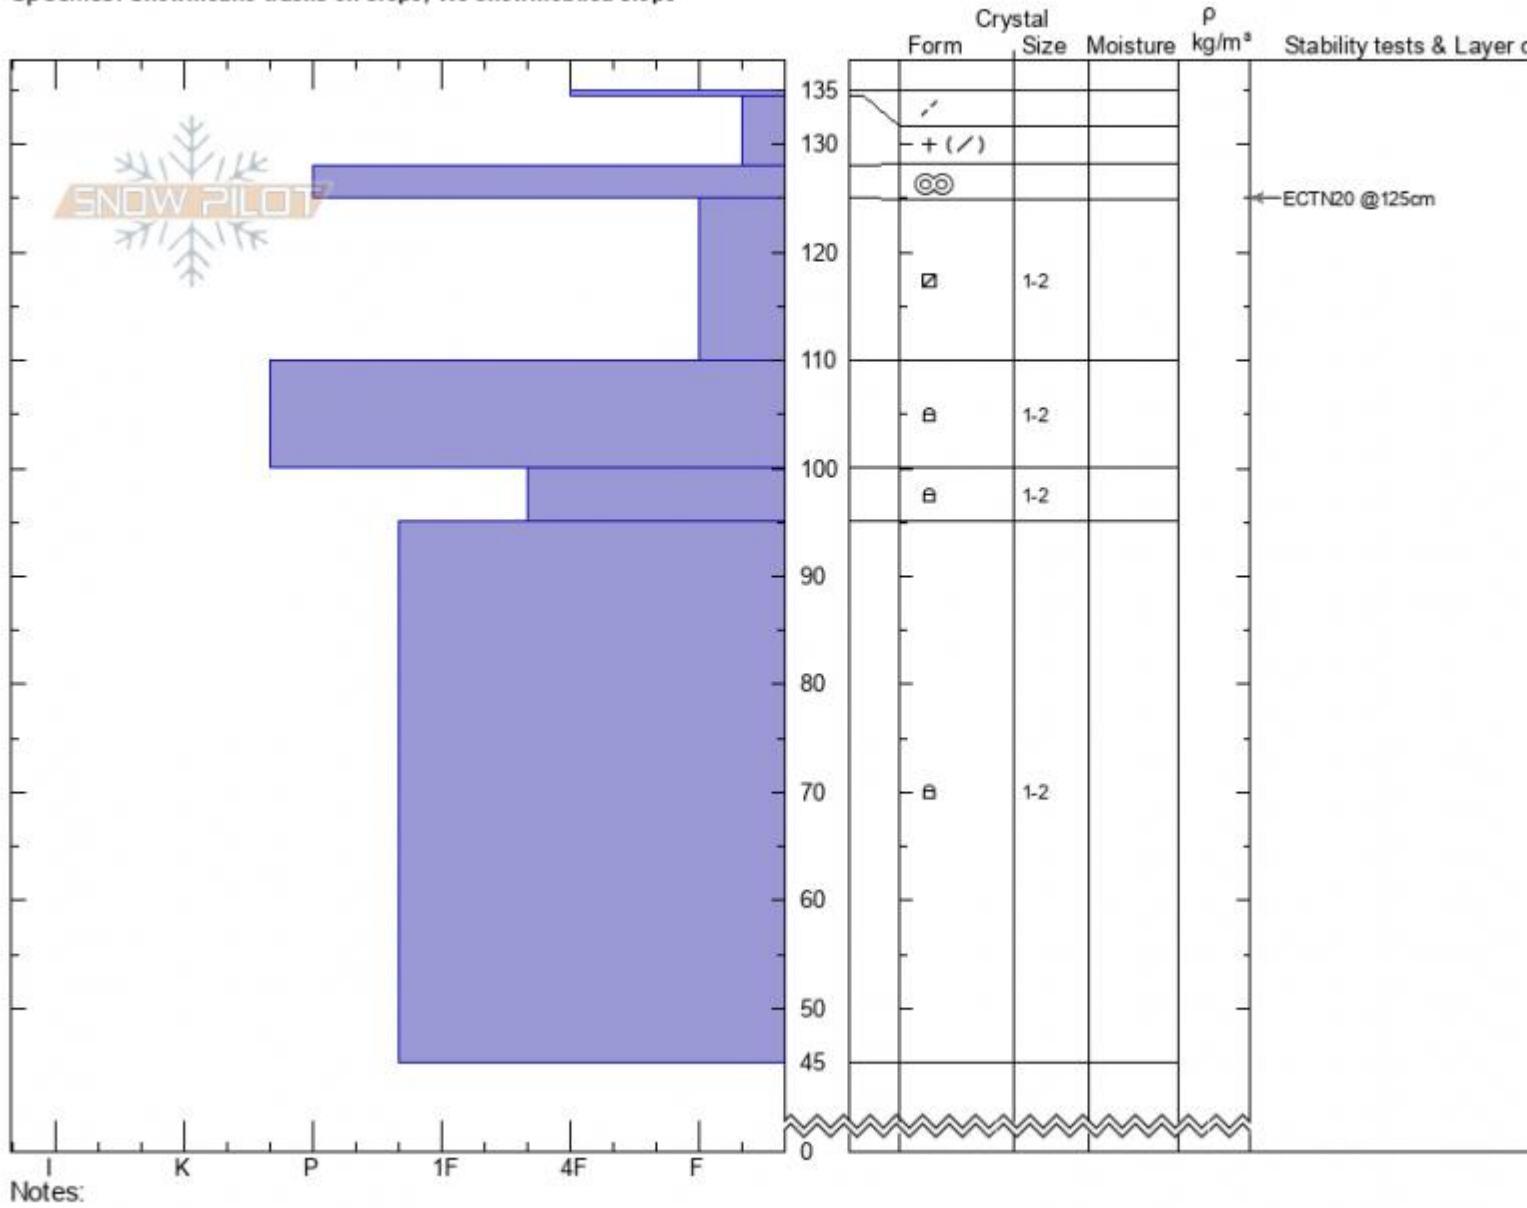

**Cabin Creek**  
**Madison Range-S**  
**MT**  
 Elevation: **9200 ft**  
 Aspect: **260°**  
 Specifics: **Snowmobile tracks on slope; We snowmobiled slope**

**Ian Hoyer**  
**03/10/2022 - 11:00am**  
 Co-ord: **44.93326N, -111.26831W**  
 Slope Angle: **22°**  
 Wind Loading: **no**

Stability: **Good**  
 Air Temperature:  
 Sky Cover: **BKN**  
 Precipitation: **NO**  
 Wind: **Calm**

HS:**135** Layer Notes:  
 PF: **20** 125-110cm: **Problematic layer**

Advisory Region  
 Southern Madison  
 Longitude  
 -111.23W  
 Latitude  
 44.89N  
 Southern Madison, 2022-03-10