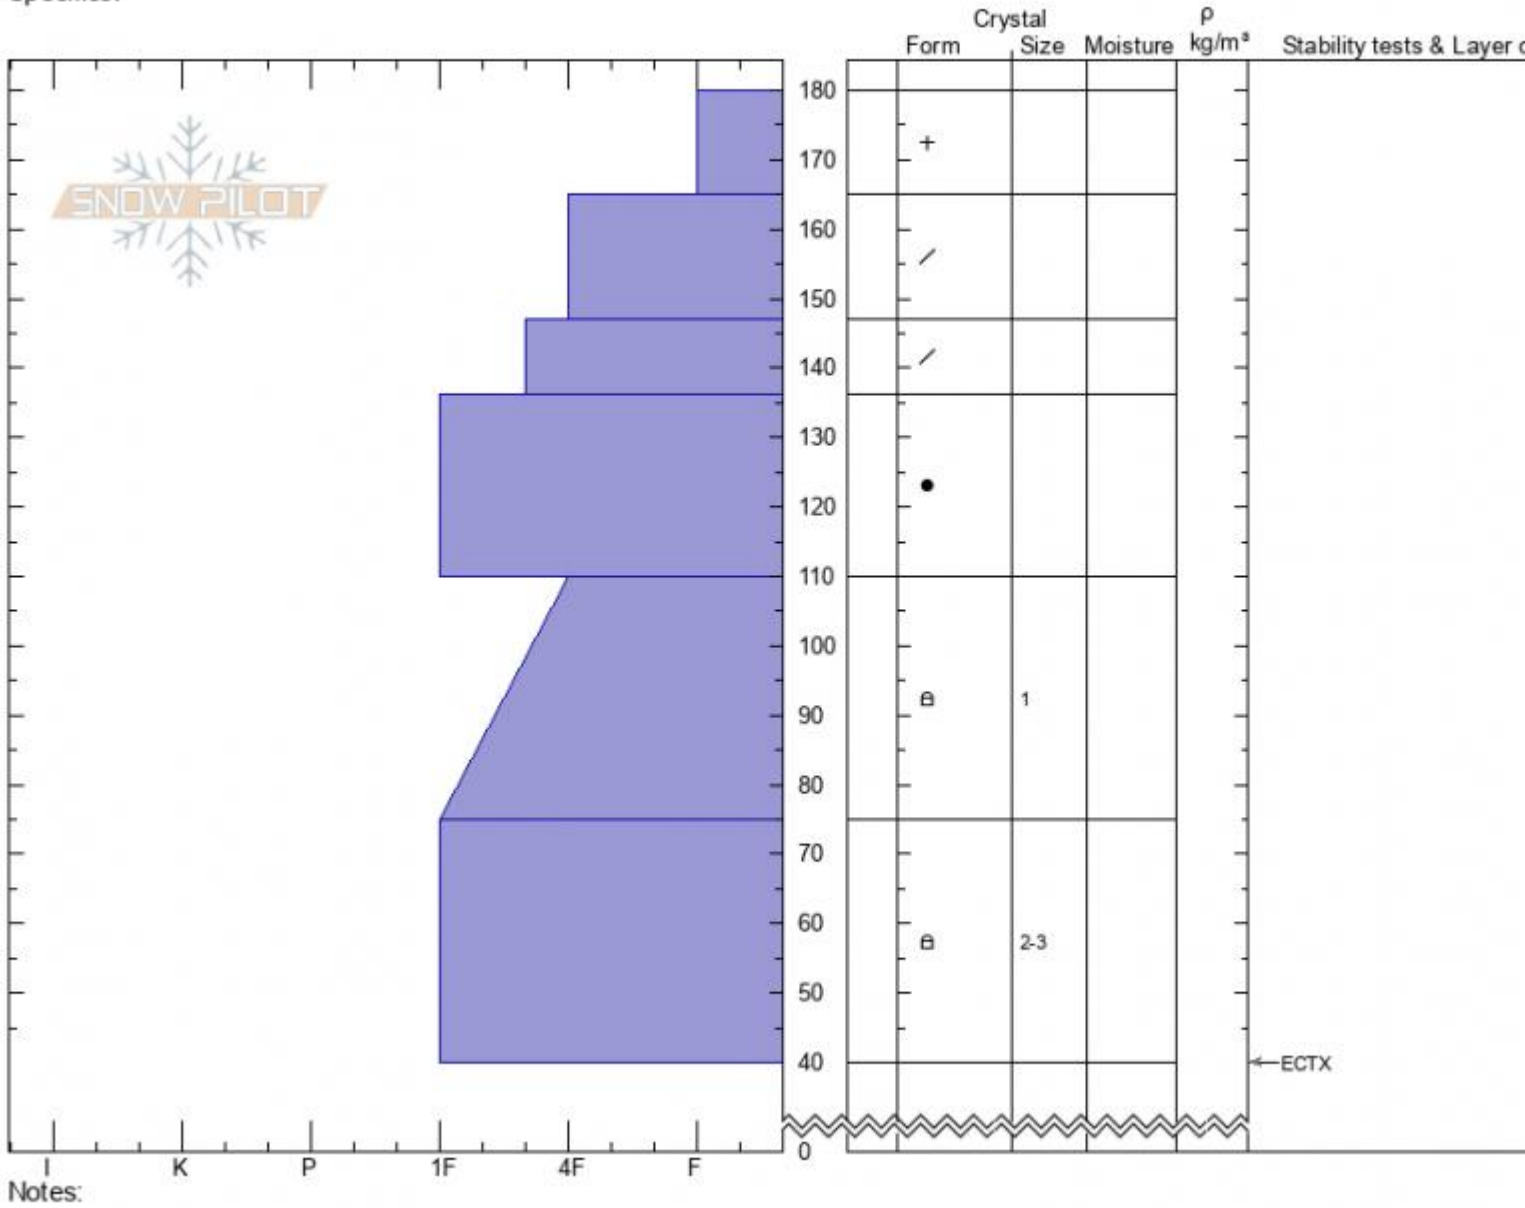

Middle Basin
Madison Range-N
MT
 Elevation: **9132 ft**
 Aspect: **40°**
 Specifics:

Hannah Marshall
03/13/2022 - 1:00pm
 Co-ord: **45.32473N, -111.38054W**
 Slope Angle:
 Wind Loading:

Stability:
 Air Temperature:
 Sky Cover: **OVC**
 Precipitation: **S-1**
 Wind:

HS:180 Layer Notes:

Advisory Region
 Northern Madison
 Longitude
 -111.38W
 Latitude
 45.32N
 Northern Madison, 2022-03-13