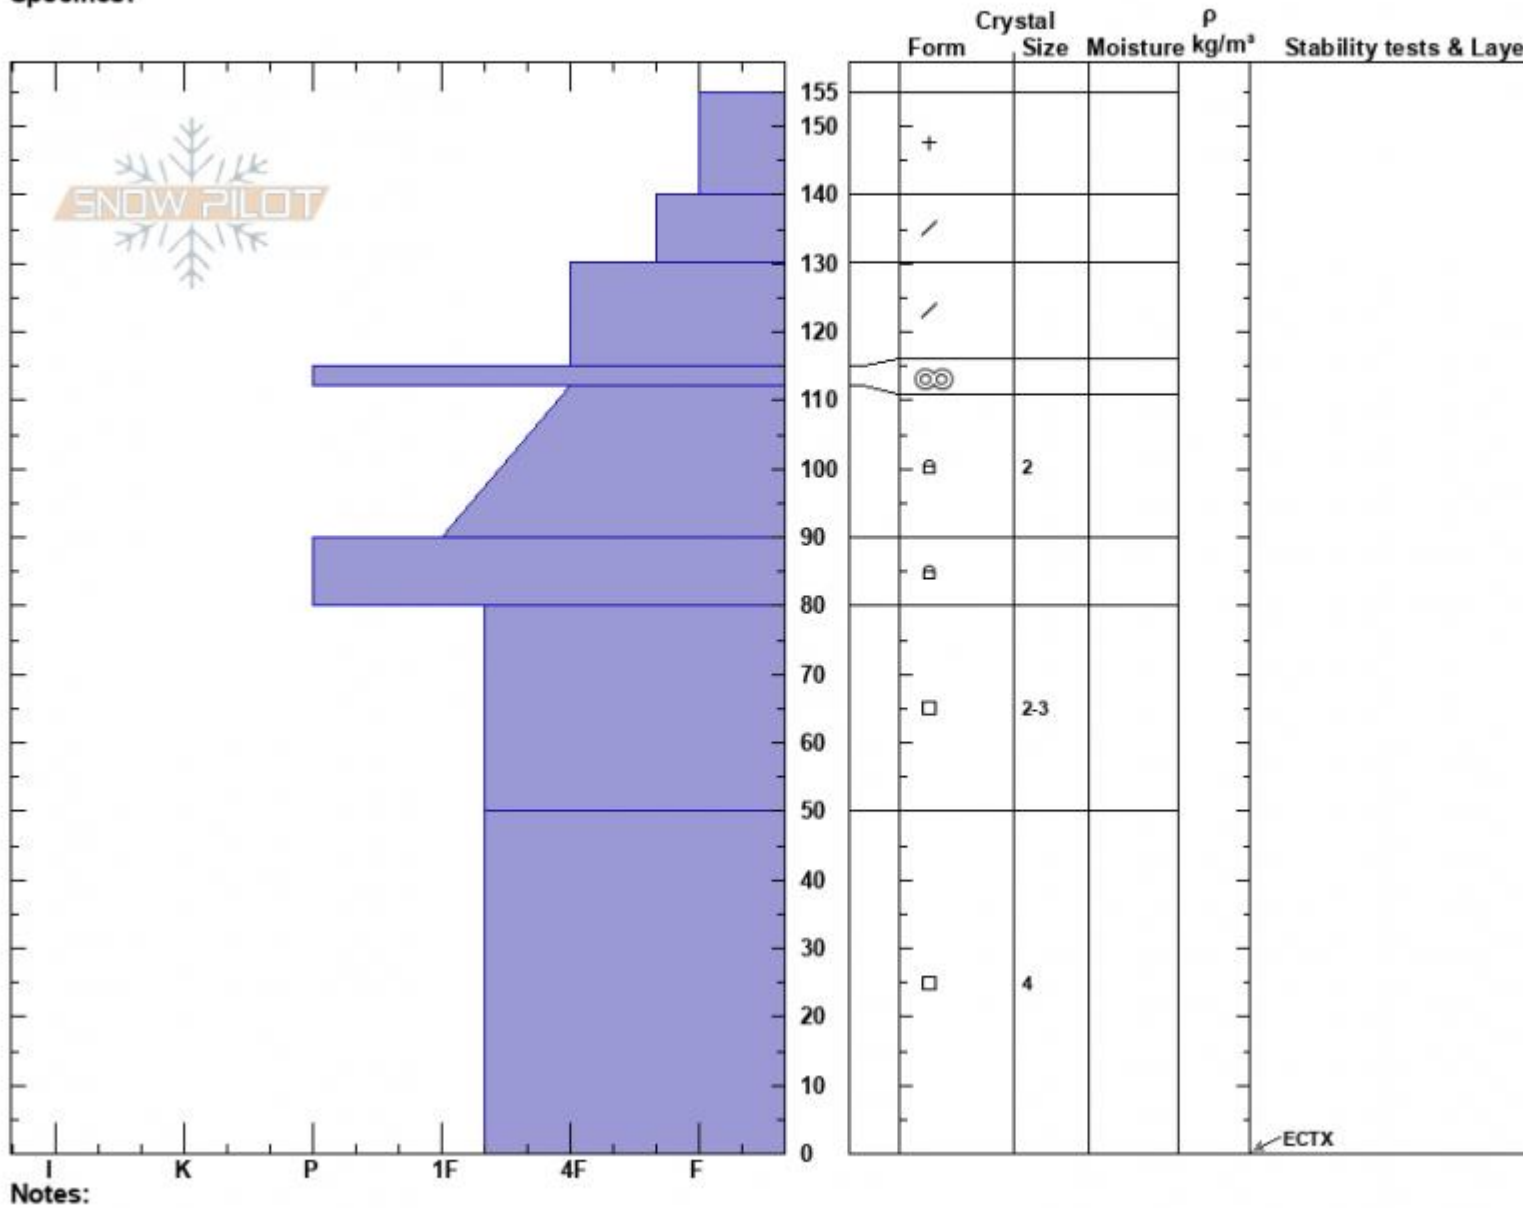

Throne North Profile  
 Bridger Range  
 MT  
 Elevation: 8333 ft  
 Aspect: 330°  
 Specifics:

Dave Zinn  
 03/20/2022 - 10:45am  
 Co-ord: 45.88263N, -110.95299W  
 Slope Angle: 27°  
 Wind Loading: no

Stability: Good  
 Air Temperature:  
 Sky Cover: OVC  
 Precipitation: S1  
 Wind: W Calm

HS:155 Layer Notes:

Advisory Region  
 Bridger Range  
 Longitude  
 -110.95W  
 Latitude  
 45.88N  
 Bridger Range, 2022-03-20