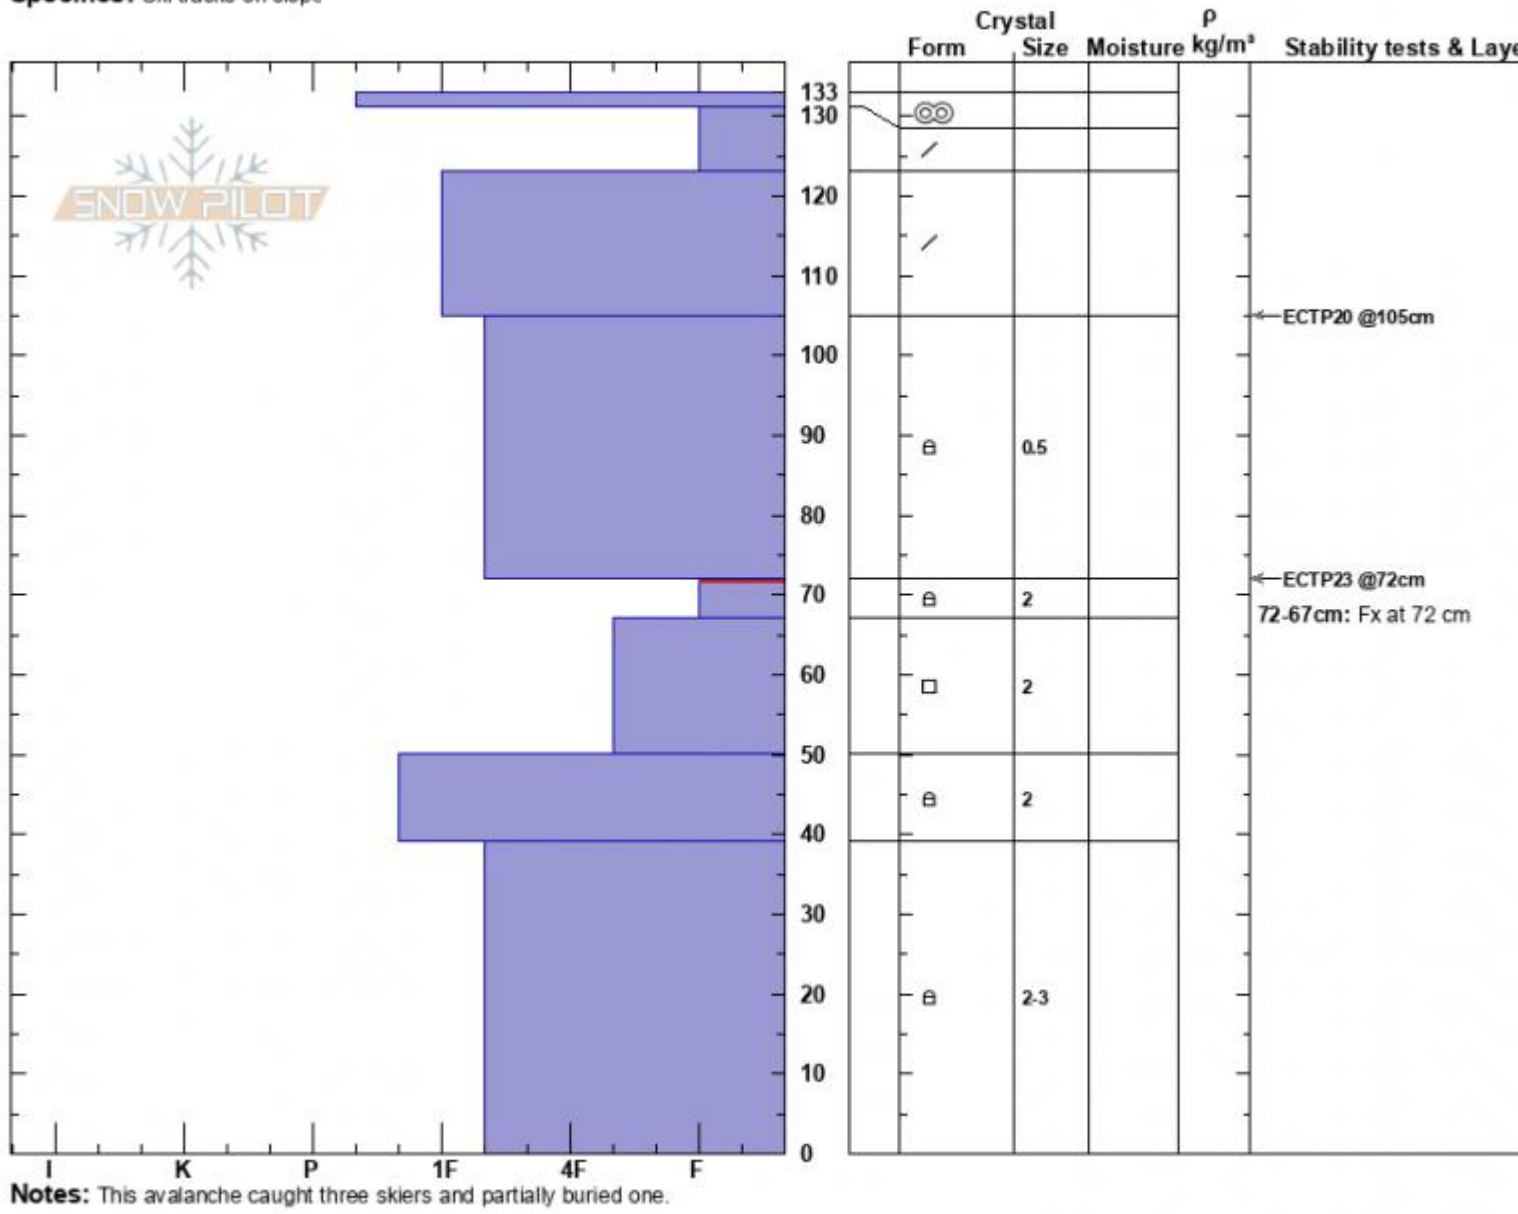

Woody Ridge Avalanche
 Cooke City
 MT
 Elevation: 9671 ft
 Aspect: 290°
 Specifics: Ski tracks on slope

Hannah Marshall
 03/25/2022 - 12:00pm
 Co-ord: 44.98951N, -109.92383W
 Slope Angle: 38°
 Wind Loading:

Stability:
 Air Temperature:
 Sky Cover: BKN
 Precipitation: NO
 Wind:

HS:133 **Layer Notes:**
 72-67cm: Fx at 72 cm
 72-67cm: Problematic layer

Notes: This avalanche caught three skiers and partially buried one.

Advisory Region
 Cooke City
 Longitude
 -109.92W
 Latitude
 44.97N
Avalanche Details: [3 skiers caught, 2 injured on Woody Ridge near Cooke City, 2022-03-25](#)